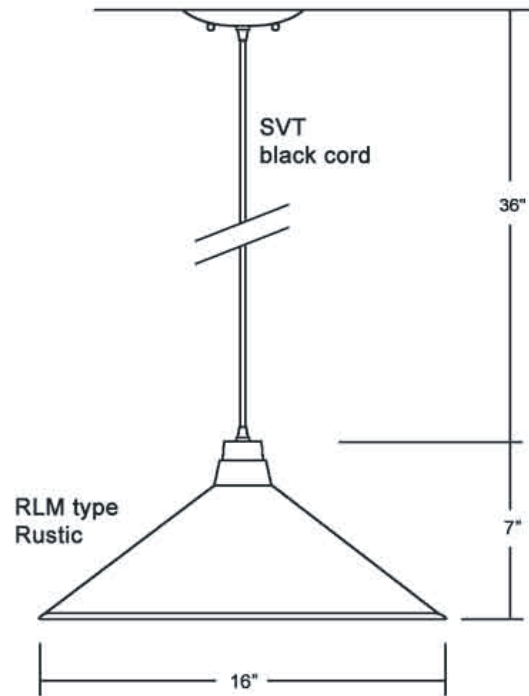

Rustic 1140

#1140-16-01K36-N-LED10-120

Dimension: Ø16" x 43"

Lamp Type: LED 10w

Weight: ± 6 Lbs.

Available in Coated Aluminum, Black, Flat black, White, Red, Blue, Green, Yellow, Brown, Silver, Arch Brown. Powder coat catalyzed paint.

Installed to the junction box with an anchor plate fixed to the ceiling structure.

Indoor fixture rated for damp location.

Suitable for damp location
Convient aux endroits humides