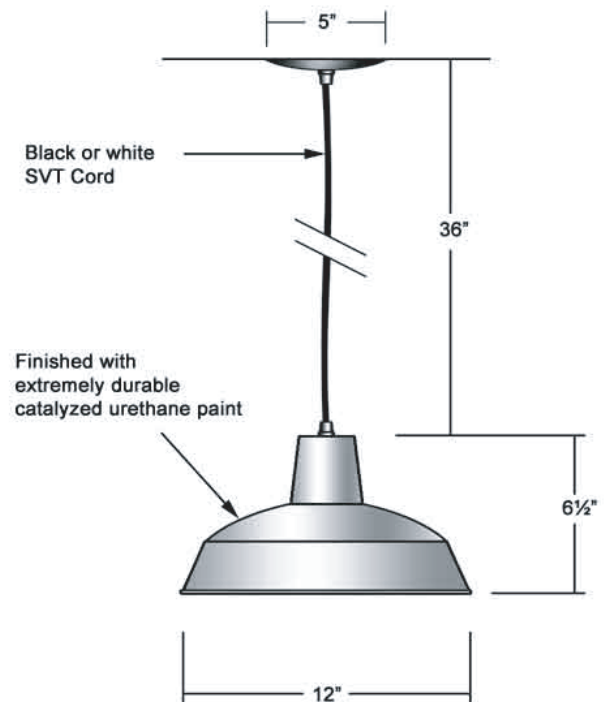

# Dome 1000

#1000-12-01K36-N-LED10-120

Dimension: Available in Ø12" and Ø16"

Lamp Type: LED 10w

Weight: ± 6 Lbs.

Available in Coated Aluminum, Black, Flat black, White, Red, Blue, Green, Yellow, Brown, Silver, Arch Brown. Powder coat catalyzed urethane paint. Installed to the junction box with an anchor plate fixed to the ceiling structure. Indoor fixture rated for damp location.