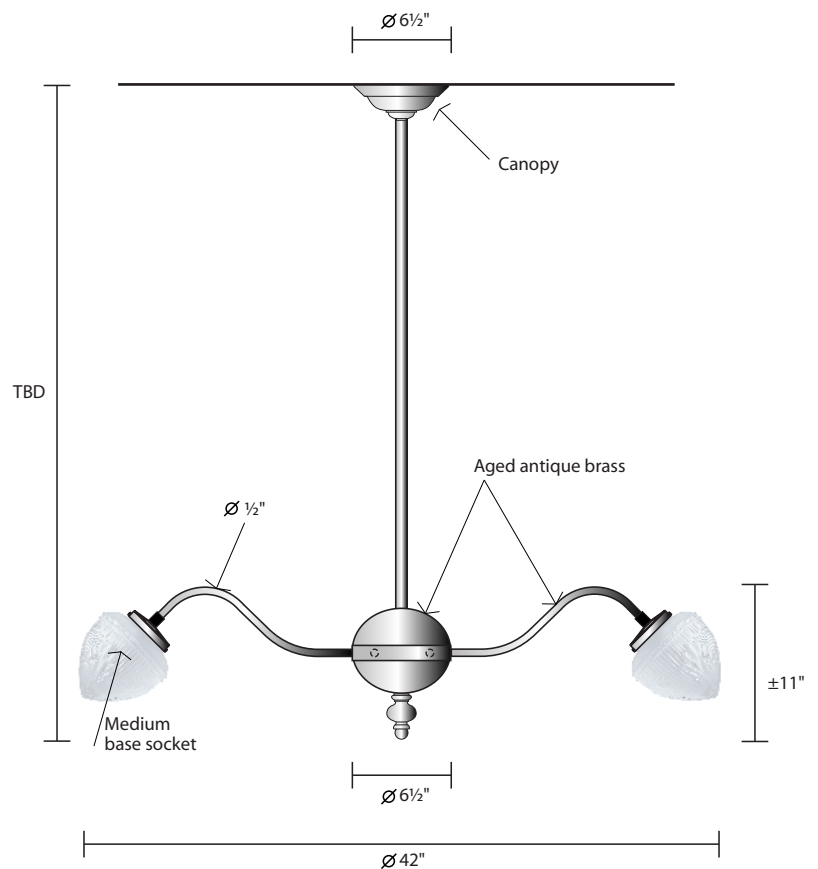

Chandelier FIONN

BWL-S-D-42/11/42-6/INC/60-lt23

Dimension: Ø42" x 11"

Lamp Type: 6 INCANDESCENT 60W

Weight: ± 28 Lbs.

This fixture is available in any sizes.

Available in Coated Aluminum, Black, Flat black, White, Red, Blue, Green, Yellow, Brown, Silver, Arch Brown.

Powder coat catalyzed paint.

Installed to the jonction box with an anchor plate fixed to the ceiling structure.

Indoor fixture rated for damp location.

Suitable for damp location
Convient aux endroits humides