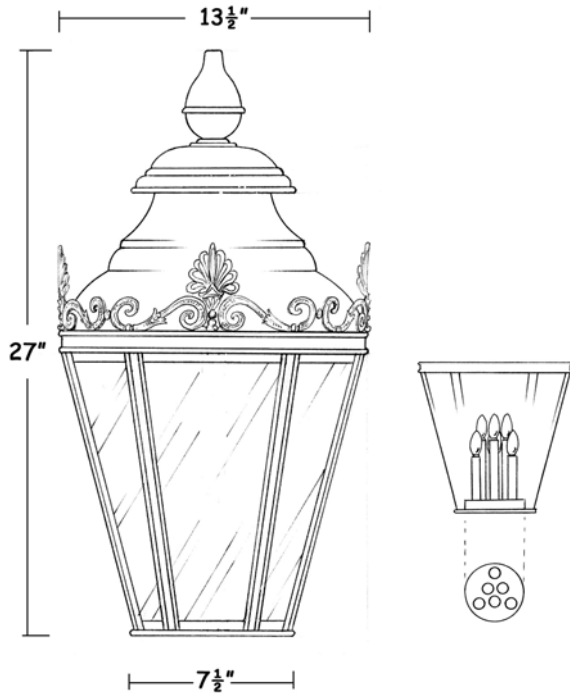

DIMENSIONS :

Catalogue Number	Width	Height	Projection	Weight
CYL-WS-W-14/36/20-6/INC/60-GWE	14"	36"	20"	35 Lbs

LIGHT SOURCE :

Catalogue Number	Type
CYL-WS-W-14/36/20-6/INC/60-GWE	Incandescent 6x60W B-10½

ADDITIONALS NOTES :

Also comes in compact fluorescent 26W, 32W or 42W.

Available in all finishes (see page F)

Dimensions, finishes and lamping are standard as listed unless special order are requested.

Diameter	
Height	
Materials	
Finishes	
Light Source	

Fax or email to factory for quotation

Le Lampiste 4791 Chemin de la Savane, St-Hubert, Québec, Canada, J3Y 9G1
Tel : 1-450-462-1137 / 1-800-919-1136 Fax : 1-450-462-1150 @mail : info@lampiste.com
©2004 Le Lampiste de Beloeil Inc.