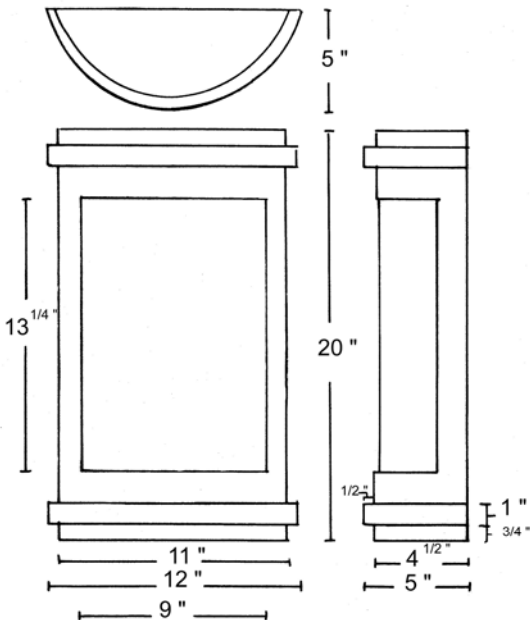

Estrella

Dimensions :

Catalog Number	Width	Height	Projection	Weight
CYL-WS-10/18/6-2/CF/32-EST	10"	18"	6"	15lbs
CYL-WS-12/24/8-2/CF/32-EST	12"	24"	8"	18lbs
CYL-WS-16/32/10-4/CF/32-EST	16"	32"	10"	24lbs
CYL-WS-18/36/11-4/CF/32-EST	18"	36"	11"	30lbs
CYL-WS-24/48/12-2/MH/150-EST	24"	48"	12"	34lbs

Technical Specifications :

Name	Light Source	Material	Finishes	Listing & Mounting
Estrella	Width : 10"-12" : CF 2x32w PL-T 16"-18" : CF 4x32w PL-T 24" : MH 2x150w ED-17	Stainless Steel, Aluminum, and Acrylic.	Satin Stainless Steel, Satin Aluminium and Faux Alabaster Acrylic. Available in all finishes (see page F).	To J-Box and wall structure ETL-UL- CSA

Catalog Number	Width	Height	Projection	Weight
CYL-WS-10/18/6-2/CF/32-EST	10"	18"	6"	15lbs
CYL-WS-12/24/8-2/CF/32-EST	12"	24"	8"	18lbs
CYL-WS-16/32/10-4/CF/32-EST	16"	32"	10"	24lbs
CYL-WS-18/36/11-4/CF/32-EST	18"	36"	11"	30lbs
CYL-WS-24/48/12-2/MH/150-EST	24"	48"	12"	34lbs

ADDITIONALS NOTES :

Available up to 42" width.
 Also comes in incandescent.
 Dimensions, finishes and lamping as listed.
 For others, fill your request list below:

Width	
Height	
Projection	
Materials	
Finishes	
Light Source	