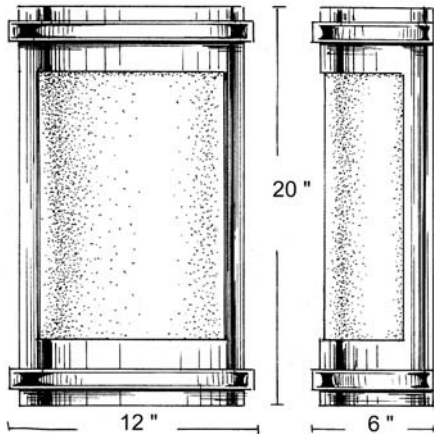

Estrella

Dimensions :

Catalog Number	Width	Height	Projection	Weight
CYL-WS-10/18/6-2/CF/32-EST	10"	18"	6"	15lbs
CYL-WS-12/24/8-2/CF/32-EST	12"	24"	8"	18lbs
CYL-WS-16/32/10-4/CF/32-EST	16"	32"	10"	24lbs
CYL-WS-18/36/11-4/CF/32-EST	18"	36"	11"	30lbs
CYL-WS-24/48/12-2/MH/150-EST	24"	48"	12"	34lbs

Technical Specifications :

Name	Light Source	Material	Finishes	Listing & Mounting
Estrella	Width : 10"-12" : CF 2x32w PL-T 16"-18" : CF 4x32w PL-T 24" : MH 2x150w ED-17	Stainless Steel, Aluminum, and Acrylic.	Satin Stainless Steel, Satin Aluminium and Faux Alabaster Acrylic. Available in all finishes (see page F).	To J-Box and wall structure ETL-UL- CSA

Catalog Number	Width	Height	Projection	Weight
CYL-WS-10/18/6-2/CF/32-EST	10"	18"	6"	15lbs
CYL-WS-12/24/8-2/CF/32-EST	12"	24"	8"	18lbs
CYL-WS-16/32/10-4/CF/32-EST	16"	32"	10"	24lbs
CYL-WS-18/36/11-4/CF/32-EST	18"	36"	11"	30lbs
CYL-WS-24/48/12-2/MH/150-EST	24"	48"	12"	34lbs