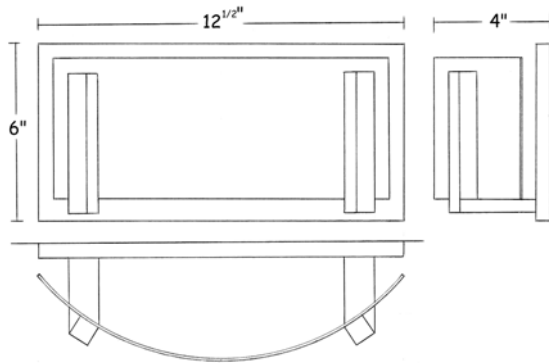

Donna

Dimensions :

Catalog Number	Width	Height	Projection	Weight
BWL-WS-13/6/4-2/INC/60-DON	12½"	6"	4"	5 Lbs

Technical Specifications :

Name	Light Source	Material	Finishes	Listing & Mounting
Donna	Incandescent 2 x 60W T-10	Aluminium, Steel and Acrylic	Natural Iron and Light Beige Faux Alabaster. Available in all finishes (see page F)	To J-Box ETL-UL- CSA

Catalog Number	Width	Height	Projection	Weight
BWL-WS-13/6/4-2/INC/60-DON	12½"	6"	4"	5 Lbs

LIGHT SOURCE :

Catalog Number	Type
BWL-WS-13/6/4-2/INC/60-DON	Incandescent 2 x 60W T-10

ADDITIONALS NOTES :

Available in all sizes.