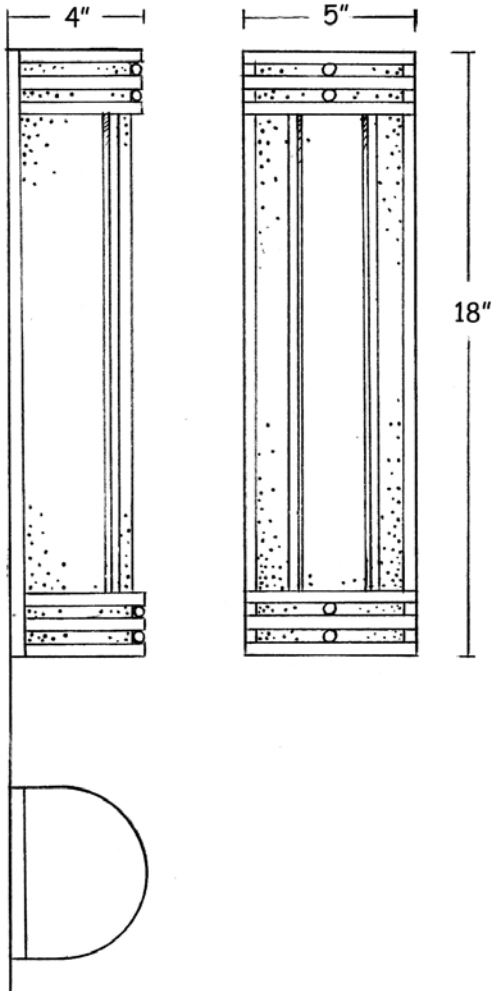

DIMENSIONS :

Catalogue Number	Width	Height	Projection	Weight
CYL-WS-D-5/18/14-2/INC/60-CON	5"	18"	4"	9 Lbs

LIGHT SOURCE :

Catalogue Number	Type
CYL-WS-D-5/18/14-2/INC/60-CON	Incandescent 2 x 60w T-10

ADDITIONALS NOTES :

Available in all finishes (see page F)

Dimensions, finishes and lamping are standard as listed unless special order are requested.

Width	
Height	
Projection	
Materials	
Finishes	
Light Source	

Fax or email to factory for quotation

Le Lampiste 4791 Chemin de la Savane, St-Hubert, Québec, Canada, J3Y 9G1
Tel : 1-450-462-1137 / 1-800-919-1136 Fax : 1-450-462-1150 @mail : info@lampiste.com
©2004 Le Lampiste de Beloeil Inc.