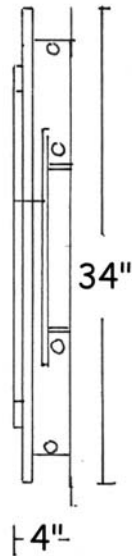

Coliseum

Dimensions :

<u>Catalog Number</u>	<u>Diameter</u>	<u>Height</u>	<u>Projection</u>	<u>Weight</u>
CYL-WS-34/34/4-1/INC/30-COL	36"	36"	4"	8 Lbs

Technical Specifications :

<u>Name</u>	<u>Light Source</u>	<u>Material</u>	<u>Finishes</u>	<u>Listing & Mounting</u>
Coliseum	Incandescent Rope Light 30W	Solid Brass and Acrylic	Dark Grey, Gold, Virgin Velour™ Acrylic and Red Acrylic. Available in all finishes (see page F)	To J-Box ETL-UL-CSA

Catalog Number	Diameter	Height	Projection	Weight
CYL-WS-34/34/4-1/INC/30-COL	36"	36"	4"	8 Lbs

LIGHT SOURCE :

Catalog Number	Type
CYL-WS-34/34/4-1/INC/30-COL	Incandescent Rope Light 30W

ADDITIONALS NOTES :

Available up to 46" diameter with your crest and text.

Available in all finishes and materials (see page F)

Dimensions, finishes and lamping as listed.

For others, fill your request list below:

Width	
Height	
Projection	
Materials	
Finishes	
Light Source	