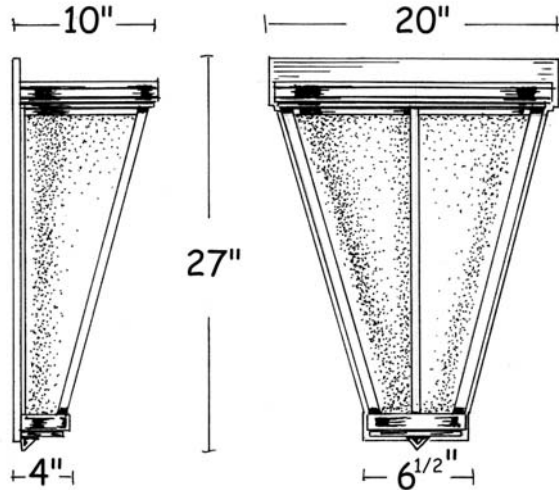

DIMENSIONS :

Catalog Number	Width	Height	Projection	Weight
CYL-WS-20/27/10-2/CF/26-CER	20"	27"	10"	18 Lbs

LIGHT SOURCE :

Catalog Number	Type
CYL-WS-20/27/10-2/CF/26-CER	Compact Fluorescent 2x26W PL-C

ADDITIONALS NOTES :

Available up to 44" width.

Also comes in incandescent.

Available in all finishes and materials (see page F)

Also available with Parchement Paper, Linen Paper or in Virgin Velour™ Acrylic.

Dimensions, finishes and lamping as listed.
For others, fill your request list below:

Width	
Height	
Projection	
Materials	
Finishes	
Light Source	

Fax or email to factory for quotation

Le Lampiste 4791 Chemin de la Savane, St-Hubert, Québec, Canada, J3Y 9G1
Tel : 1-450-462-1137 / 1-800-919-1136 Fax : 1-450-462-1150 @mail : lampiste@qc.aira.com
©2001 Le Lampiste de Beloeil Inc.