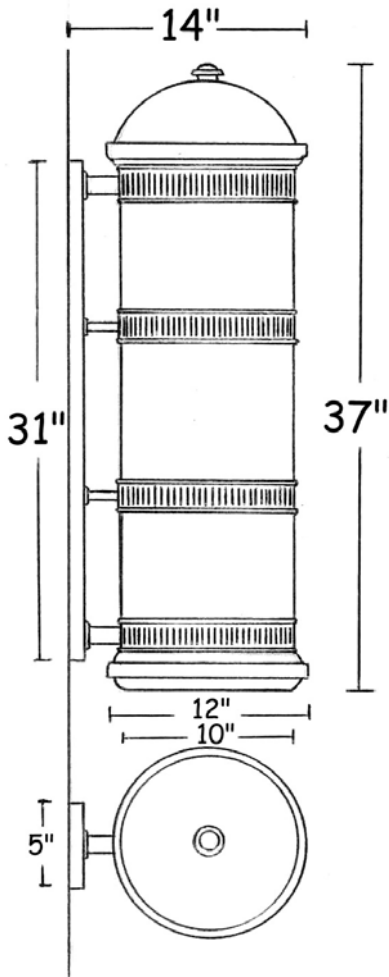

DIMENSIONS :

Catalog Number	Width	Height	Projection	Weight
CYL-WS-12/37/14-1/CF/50-BRI	12"	37"	14"	25 Lbs

LIGHT SOURCE :

Catalog Number	Type
CYL-WS-12/37/14-1/CF/50-BRI	Compact Fluorescent 1 x 50W PL-L

ADDITIONALS NOTES :

Available up to 42" diameter.

Also comes in incandescent.

Available in all finishes and materials (see page F).

Dimensions, finishes and lamping as listed.

For others, fill your request list below:

Width	
Height	
Projection	
Materials	
Finishes	
Light Source	

Fax or email to factory for quotation

Le Lampiste 4791 Chemin de la Savane, St-Hubert, Québec, Canada, J3Y 9G1
Tel : 1-450-462-1137 / 1-800-919-1136 Fax : 1-450-462-1150 @mail : lampiste@qc.aira.com

©2001 Le Lampiste de Beloeil Inc.