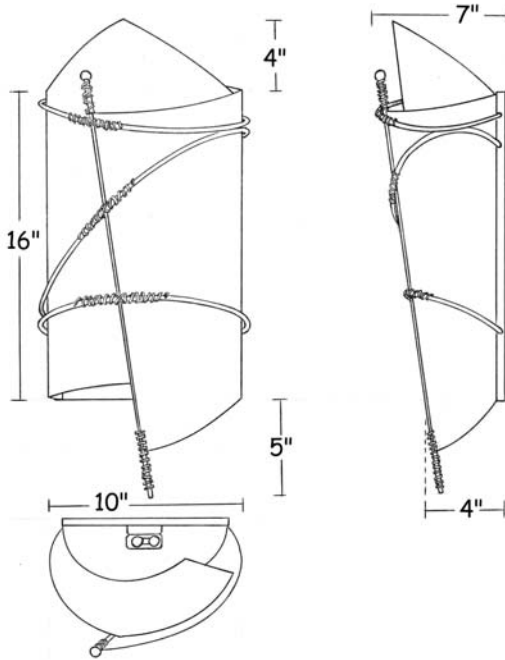

Atrium WS

Dimensions :

Catalog Number	Width	Height	Projection	Weight
CYL-WS-10/16/7-1/CF/26-ATR	10"	16"	7"	8 Lbs

Technical Specifications :

Name	Light Source	Material	Finishes	Listing & Mounting
Atrium WC	Compact Fluorescent 1 x 26W PL-C	Steel and Parchment.	Rust, Blue, Burnt Orange and Ambertones Plativessie. Available in all finishes (see page F)	To J-Box ETL-UL- CSA

DIMENSIONS :

Catalog Number	Width	Height	Projection	Weight
CYL-WS-10/16/7-1/CF/26-ATR	10"	16"	7"	8 Lbs

LIGHT SOURCE :

Catalog Number	Type
CYL-WS-10/16/7-1/CF/26-ATR	Compact Fluorescent 1 x 32W PL-C

ADDITIONALS NOTES :