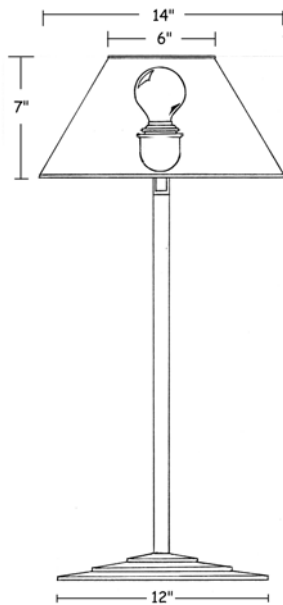

*Neflia*

**Dimensions :**

Catalogue Number	Width	Height	Side	Weight
BWL-TBL-D-22/26/14-1/INC/60-NEF	22"	26"	14"	14Lbs

**Technical Specifications :**

Name	Light Source	Material	Finishes	Listing & Mounting
<b>Neflia</b>	Incandescent 1x 60w A-19	Solid Brass, Acrylic and Aluminium	Chrome finish, Clear Acrylic and White Linen Shade. Available in all finishes (see page F).	ETL-UL-CSA

**DIMENSIONS :**

Catalogue Number	Width	Height	Side	Weight
BWL-TBL-D-22/26/14-1/INC/60-NEF	22"	26"	14"	14Lbs

**LIGHT SOURCE :**

Catalogue Number	Type
BWL-TBL-D-22/26/14-1/INC/60-NEF	Incandescent 1x 60w A-19