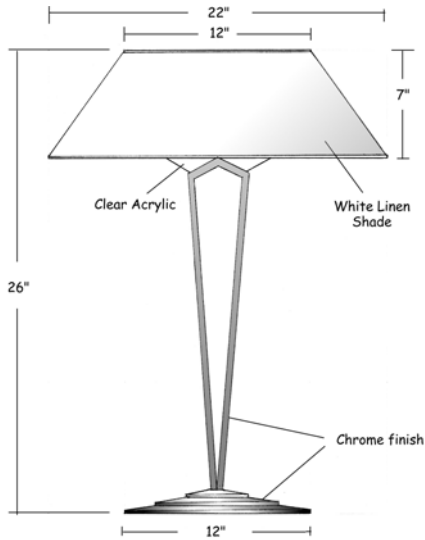

*Neflia*

**Dimensions :**

Catalogue Number	Width	Height	Side	Weight
BWL-TBL-D-22/26/14-1/INC/60-NEF	22"	26"	14"	14Lbs

**Technical Specifications :**

Name	Light Source	Material	Finishes	Listing & Mounting
<b>Neflia</b>	Incandescent 1x 60w A-19	Solid Brass, Acrylic and Aluminium	Chrome finish, Clear Acrylic and White Linen Shade. Available in all finishes (see page F).	ETL-UL-CSA

**DIMENSIONS :**

Catalogue Number	Width	Height	Side	Weight
BWL-TBL-D-22/26/14-1/INC/60-NEF	22"	26"	14"	14Lbs

**LIGHT SOURCE :**

Catalogue Number	Type
BWL-TBL-D-22/26/14-1/INC/60-NEF	Incandescent 1x 60w A-19