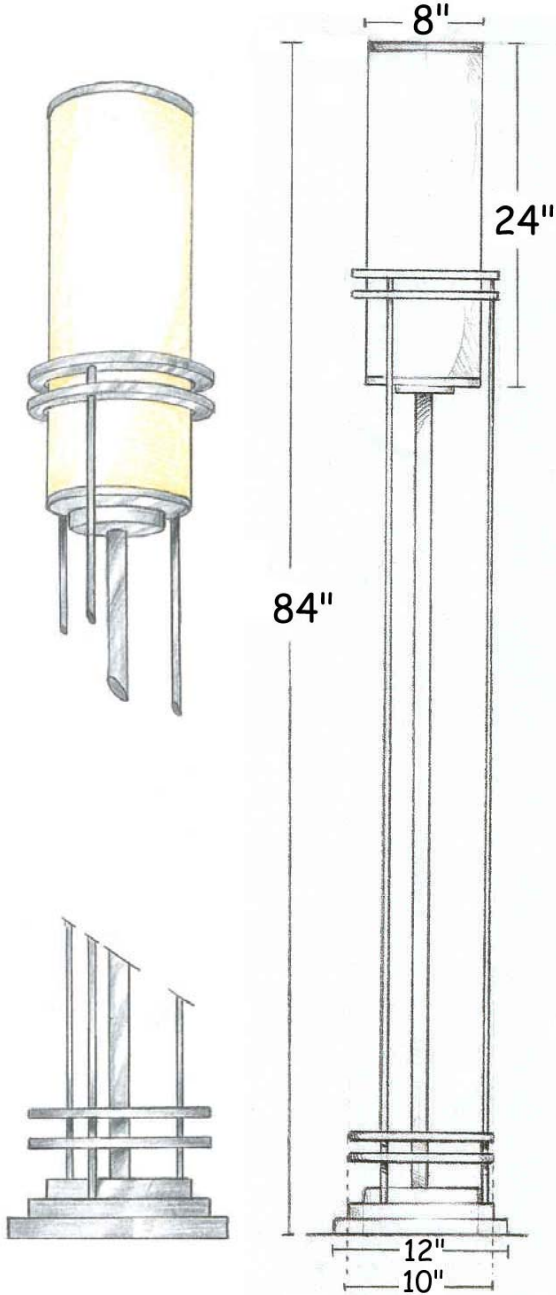

DIMENSIONS :

Catalog Number	Diameter	Height	Projection	Weight
CYL-TOR- 12/84/12-1/INC/60-MAR	12"	84"	-	30 Lbs

LIGHT SOURCE :

Catalog Number	Type
CYL-TOR- 12/84/12-1/INC/60-MAR	Incandescent Bulb 1 x 60W A-19

ADDITIONALS NOTES :

Available up 6" to 18" diameter.

Available in all finishes and materials (see page F).

Dimensions, finishes and lamping as listed.
For others, fill your request list below:

Diameter	
Height	
Materials	
Finishes	
Light Source	

Fax or email to factory for quotation

Le Lampiste 4791 Chemin de la Savane, St-Hubert, Québec, Canada, J3Y 9G1
Tel : 1-450-462-1137 / 1-800-919-1136 Fax : 1-450-462-1150 @mail : lampiste@qc.aira.com

©2001 Le Lampiste de Beloeil Inc.