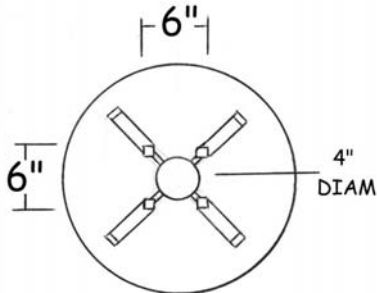

Galillée

Dimensions :

Catalog Number	Diameter	Height	Projection	Weight
BWL-TBL-23/31/32-1/HAL/250-GAL	23"	31"	-	25 Lbs

Technical Specifications :

Name	Light Source	Material	Finishes	Listing & Mounting
Galillée	Halogen 1 x 250W T-4 Mini-Can	Steel, Aluminium and Acrylic	Stain Aluminium, Charcoal Grey Painted Steel and Virgin Velour™ Acrylic. Available in all finishes (see page F)	To J-Box ETL-UL- CSA

Catalog Number	Diameter	Height	Weight
BWL-TBL-23/31/32-1/HAL/250-GAL	23"	31"	25 Lbs

LIGHT SOURCE :

Catalog Number	Type
BWL-TBL-23/31/32-1/HAL/250-GAL	Halogen 1 x 250W T-4 Mini-Can

ADDITIONALS NOTES :

Available up to 42" diameter with any high.