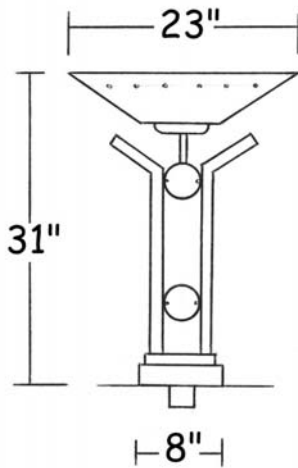

Galillée

Dimensions :

Catalog Number	Diameter	Height	Projection	Weight
BWL-TBL-23/31/32-1/HAL/250-GAL	23"	31"	-	25 Lbs

Technical Specifications :

Name	Light Source	Material	Finishes	Listing & Mounting
Galillée	Halogen 1 x 250W T-4 Mini-Can	Steel, Aluminium and Acrylic	Stain Aluminium, Charcoal Grey Painted Steel and Virgin Velour™ Acrylic. Available in all finishes (see page F)	To J-Box ETL-UL- CSA

Catalog Number	Diameter	Height	Weight
BWL-TBL-23/31/32-1/HAL/250-GAL	23"	31"	25 Lbs

LIGHT SOURCE :

Catalog Number	Type
BWL-TBL-23/31/32-1/HAL/250-GAL	Halogen 1 x 250W T-4 Mini-Can

ADDITIONALS NOTES :

Available up to 42" diameter with any high.