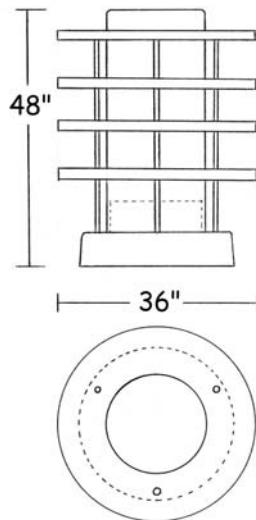

*Bollard*

**Dimensions :**

Catalog Number	Diameter	Height	Projection	Weight
CYL-TOR-36/48/36-1/MH/100-BOL	36"	48"	-	Est 25 Lbs

**Technical Specifications :**

Name	Light Source	Material	Finishes	Listing & Mounting
<b>Bollard</b>	Metal Halide 1 x 100W ED-17	Aluminium and Acrylic	Satin Aluminium and Virgin Velour™ Acrylic. Available in all finishes (see page F)	To J-Box ETL-UL-CSA

© 2001 Le Lampiste de Beloeil Inc.

**DIMENSIONS :**

Catalog Number	Diameter	Height	Projection	Weight
CYL-TOR-36/48/36-1/MH/100-BOL	36"	48"	-	25 Lbs

**LIGHT SOURCE :**

Catalog Number	Type
CYL-TOR-36/48/36-1/MH/100-BOL	Metal Halide 1 x 100W ED-17