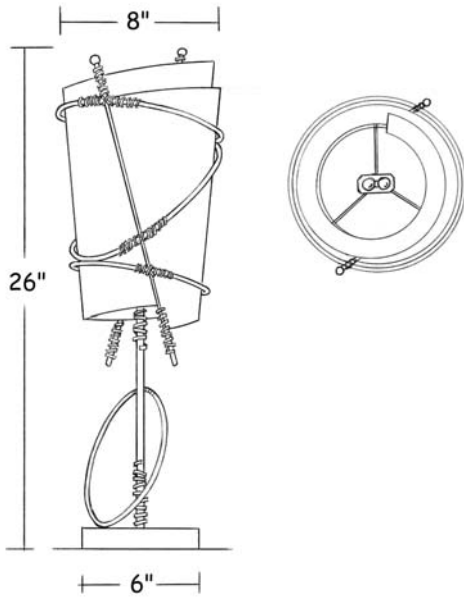

DIMENSIONS :

Catalog Number	Diameter	Height	Projection	Weight
CYL-TBL-8/26/8-1/CF/26-ATR	8"	26"	-	10 Lbs

LIGHT SOURCE :

Catalog Number	Type
CYL-TBL-8/26/8-1/CF/26-ATR	Compact Fluorescent 1 x 26W PL-C