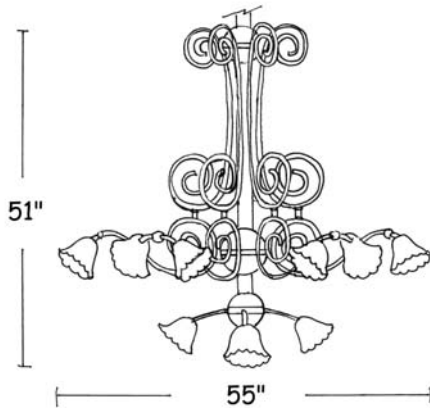

Florale

Dimensions :

Catalog Number	Diameter	Height	Projection	Weight
CYL-S-76/85/76-28/INC/100-FLO	76"	85"	-	225 Lbs
CYL-S-55/51/55-16/INC/100-FLO	55"	51"	-	100 Lbs

Technical Specifications :

Name	Light Source	Material	Finishes	Listing & Mounting
Florale	Incandescent 100W A-19	Solid Brass and Glass	Shown in Antique Brass with Blown White Glass Available in all finishes (see page F)	To J-Box and structure ETL-UL-CSA

Catalog Number	Diameter	Height	Projection	Weight
CYL-S-76/85/76-28/INC/100-FLO	76"	85"	-	225 Lbs
CYL-S-55/51/55-16/INC/100-FLO	55"	51"	-	100 Lbs

LIGHT SOURCE :

Catalog Number	Type
CYL-S-76/85/76-28/INC/100-FLO	Incandescent 30 x 100w A-19
CYL-S-55/51/55-16/INC/100-FLO	Incandescent 18 x 100w A-19

ADDITIONALS NOTES :

Available to 16' diameter.

Available in all finishes and material (see page F)

Dimensions, finishes and lamping as listed.
For others, fill your request list below:

Diameter	
Height	
Materials	
Finishes	
Light Source	