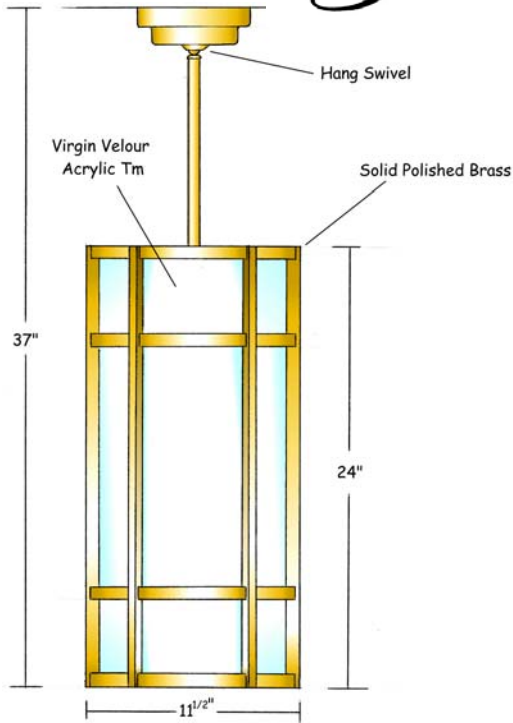

Britney

Dimensions :

Catalogue Number	Diameter	Height	OAH	Weight
CYL-S-D-12/37/12-2/CF/26-1/INC/150-BRI	11½"	24"	37"	25Lbs

Technical Specifications :

Name	Light Source	Material	Finishes	Listing & Mounting
Britney	Compact Fluorescent 2x26w PL-C Incandescent 1x150w PAR-38	Solid Brass and Acrylic	Satin Brass and Virgin Velour Acrylic™. Available in all finishes (see page F)	To J-Box ETL-UL-CSA

DIMENSIONS :

Catalogue Number	Diameter	Height	OAH	Weight
CYL-S-D-12/37/12-2/CF/26-1/INC/150-BRI	1 1/2"	24"	37"	25Lbs

LIGHT SOURCE :

Catalogue Number	Type
CYL-S-D-12/37/12-2/CF/26-1/INC/150-BRI	Compact Fluorescent 2x26w PL-C + Incandescent 1x150w PAR-38