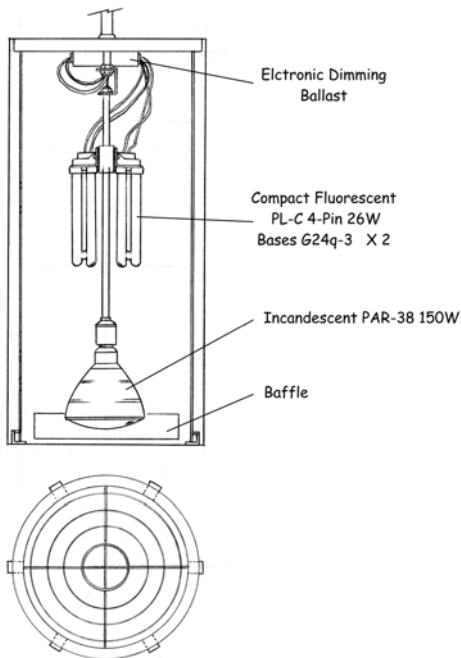

Britney

Dimensions :

Catalogue Number	Diameter	Height	OAH	Weight
CYL-S-D-12/37/12-2/CF/26-1/INC/150-BRI	11½"	24"	37"	25Lbs

Technical Specifications :

Name	Light Source	Material	Finishes	Listing & Mounting
Britney	Compact Fluorescent 2x26w PL-C Incandescent 1x150w PAR-38	Solid Brass and Acrylic	Satin Brass and Virgin Velour Acrylic™. Available in all finishes (see page F)	To J-Box ETL-UL-CSA

DIMENSIONS :

Catalogue Number	Diameter	Height	OAH	Weight
CYL-S-D-12/37/12-2/CF/26-1/INC/150-BRI	1 1/2"	24"	37"	25Lbs

LIGHT SOURCE :

Catalogue Number	Type
CYL-S-D-12/37/12-2/CF/26-1/INC/150-BRI	Compact Fluorescent 2x26w PL-C + Incandescent 1x150w PAR-38