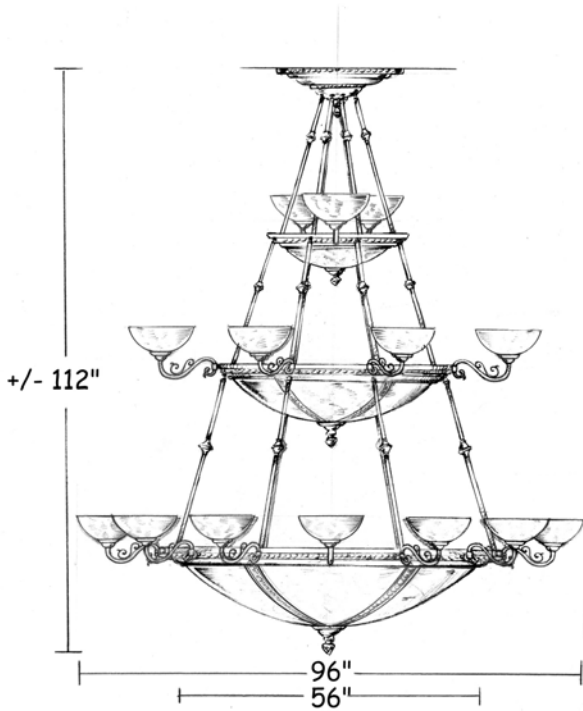

DIMENSIONS :

Catalogue Number	Diameter	Height	OAH	Weight
BWL-S-D-96/112/96-31/INC/60-BER	96"	112"	112"	175Lbs

LIGHT SOURCE :

Catalogue Number	Type
BWL-S-D-96/112/96-31/INC/60-BER	Incandescent 31 x 60W A-19

ADDITIONALS NOTES :

Also comes in compact fluorescent

Available in all finishes (see page F)

Dimensions, finishes and lamping are standard as listed unless special order are requested.

Diameter	
Height	
Materials	
Finishes	
Light Source	

Fax or email to factory for quotation

Le Lampiste 4791 Chemin de la Savane, St-Hubert, Québec, Canada, J3Y 9G1
Tel : 1-450-462-1137 / 1-800-919-1136 Fax : 1-450-462-1150 @mail : info@lampiste.com
©2004 Le Lampiste de Beloeil Inc.