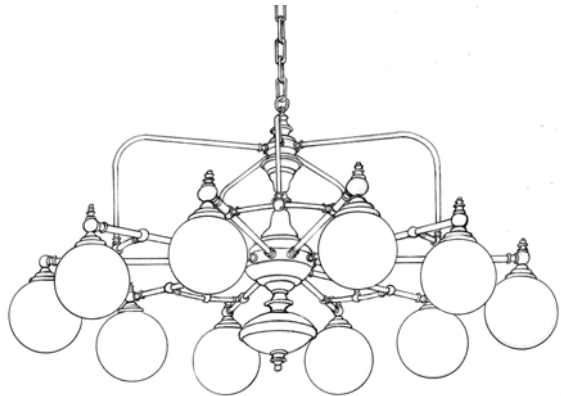

Belly

Dimensions :

Catalog Number	Diameter	Height	Projection	Weight
CYL-S-60/28/60-10/INC/100-BEL	60 "	28"	-	50 Lbs

Technical Specifications :

Name	Light Source	Material	Finishes	Listing & Mounting
Belly	Incandescent 10 x 100W A-19	Solid Brass and Glass	Oiled Antique Brass and White Frosted Glass Globes. Available in all finishes (see page F)	To J-Box and structure ETL-UL-CSA

DIMENSIONS :

Catalog Number	Diameter	Height	Projection	Weight
CYL-S-60/28/60-10/INC/100-BEL	60 "	28"	-	50 Lbs

LIGHT SOURCE :

Catalog Number	Type
CYL-S-60/28/60-10/INC/100-BEL	Incandescent 10 x 100W A-19

ADDITIONALS NOTES :

Available up to 120" diameter.

Available in all finishes and material (see page F)

Dimensions, finishes and lamping as listed.
For others, fill your request list below:

Diameter	
Height	
Materials	
Finishes	
Light Source	