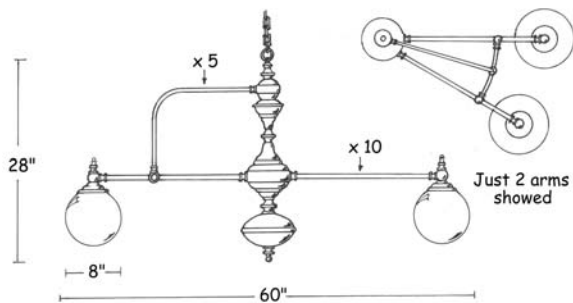

Belly

Dimensions :

Catalog Number	Diameter	Height	Projection	Weight
CYL-S-60/28/60-10/INC/100-BEL	60 "	28"	-	50 Lbs

Technical Specifications :

Name	Light Source	Material	Finishes	Listing & Mounting
Belly	Incandescent 10 x 100W A-19	Solid Brass and Glass	Oiled Antique Brass and White Frosted Glass Globes. Available in all finishes (see page F)	To J-Box and structure ETL-UL-CSA

DIMENSIONS :

Catalog Number	Diameter	Height	Projection	Weight
CYL-S-60/28/60-10/INC/100-BEL	60 "	28"	-	50 Lbs

LIGHT SOURCE :

Catalog Number	Type
CYL-S-60/28/60-10/INC/100-BEL	Incandescent 10 x 100W A-19

ADDITIONALS NOTES :