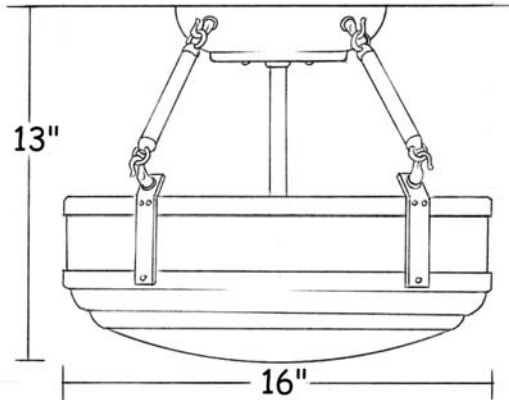

DIMENSIONS :

Catalog Number	Diameter	Height	Projection	Weight
CYL-S-16/13/16-3/INC/40-BAR	16"	13"	-	9 Lbs

LIGHT SOURCE :

Catalog Number	Type
CYL-S-16/13/16-3/INC/40-BAR	Incandescent 3 x 40W G-16½

ADDITIONALS NOTES :

Available up to 46" diameter.

Available in all finishes and material (see page F)

Dimensions, finishes and lamping as listed.
For others, fill your request list below:

Diameter	
Height	
Materials	
Finishes	
Light Source	

Fax or email to factory for quotation

Le Lampiste 4791 Chemin de la Savane, St-Hubert, Québec, Canada, J3Y 9G1
Tel : 1-450-462-1137 / 1-800-919-1136 Fax : 1-450-462-1150 @mail : lampiste@qc.aira.com

©2001 Le Lampiste de Beloeil Inc.