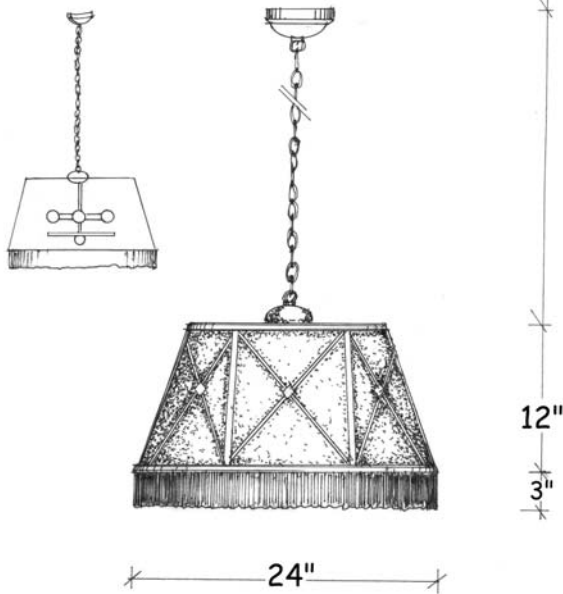

DIMENSIONS :

Catalog Number	Diameter	Height	Projection	Weight
CYL-S-24/15/24-5/INC/60-BAL	24"	15"	-	18 Lbs

LIGHT SOURCE :

Catalog Number	Type
CYL-S-24/15/24-5/INC/60-BAL	Incandescent 4 x 60W A-19 + 1 x 40W G-16½

ADDITIONALS NOTES :

Available up to 96".

Available in all finishes and material (see page F)

Also available with Parchment Paper, Linen.

Dimensions, finishes and lamping as listed.
For others, fill your request list below:

Diameter	
Height	
Materials	
Finishes	
Light Source	

Fax or email to factory for quotation

Le Lampiste 4791 Chemin de la Savane, St-Hubert, Québec, Canada, J3Y 9G1
Tel : 1-450-462-1137 / 1-800-919-1136 Fax : 1-450-462-1150 @mail : lampiste@qc.aira.com
©2001 Le Lampiste de Beloeil Inc.