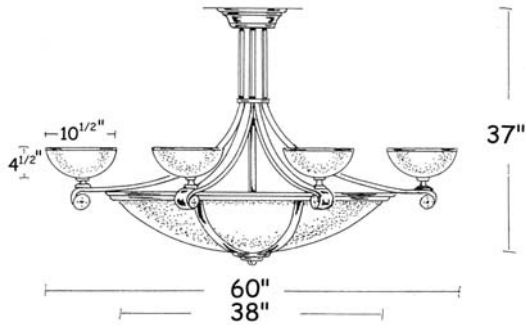

Angora

Dimensions :

Catalog Number	Diameter	Height	Projection	Weight
BWL-S-60/37/60-8/INC/100-ANG	60"	37"	-	60 Lbs
BWL-S-54/35/54-8/INC/100-ANG	54"	35"	-	60 Lbs
BWL-S-54/32/54-8/INC/100-ANG	54"	32"	-	60 Lbs
BWL-S-54/38/54-8/INC/100-ANG	54"	38"	-	60 Lbs

Technical Specifications :

Name	Light Source	Material	Finishes	Listing & Mounting
Angora	Incandescent 8 x 100W A-19	Solid Brass, Glass, Acrylic	Shown in Antique Brass and Faux Alabaster Acrylic. Available in all finishes (see page F)	To J-Box and structure. ETL-UL-CSA

DIMENSIONS :

Catalog Number	Diameter	Height	Projection	Weight
BWL-S-60/37/60-8/INC/100-ANG	60"	37"	-	60 Lbs
BWL-S-54/35/54-8/INC/100-ANG	54"	35"	-	60 Lbs
BWL-S-54/32/54-8/INC/100-ANG	54"	32"	-	60 Lbs
BWL-S-54/38/54-8/INC/100-ANG	54"	38"	-	60 Lbs