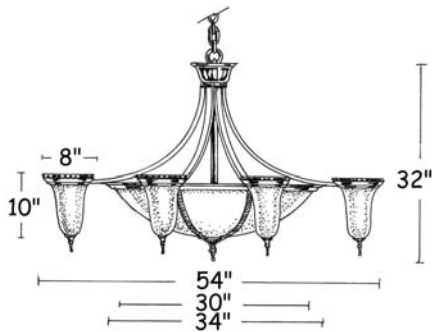

Angora

Dimensions :

Catalog Number	Diameter	Height	Projection	Weight
BWL-S-60/37/60-8/INC/100-ANG	60"	37"	-	60 Lbs
BWL-S-54/35/54-8/INC/100-ANG	54"	35"	-	60 Lbs
BWL-S-54/32/54-8/INC/100-ANG	54"	32"	-	60 Lbs
BWL-S-54/38/54-8/INC/100-ANG	54"	38"	-	60 Lbs

Technical Specifications :

Name	Light Source	Material	Finishes	Listing & Mounting
Angora	Incandescent 8 x 100W A-19	Solid Brass, Glass, Acrylic	Shown in Antique Brass and Faux Alabaster Acrylic. Available in all finishes (see page F)	To J-Box and structure. ETL-UL-CSA

DIMENSIONS :

Catalog Number	Diameter	Height	Projection	Weight
BWL-S-60/37/60-8/INC/100-ANG	60"	37"	-	60 Lbs
BWL-S-54/35/54-8/INC/100-ANG	54"	35"	-	60 Lbs
BWL-S-54/32/54-8/INC/100-ANG	54"	32"	-	60 Lbs
BWL-S-54/38/54-8/INC/100-ANG	54"	38"	-	60 Lbs