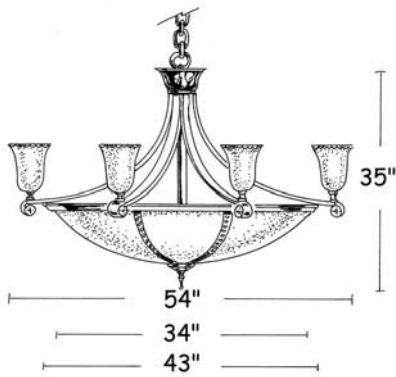

Angora

Dimensions :

Catalog Number	Diameter	Height	Projection	Weight
BWL-S-60/37/60-8/INC/100-ANG	60"	37"	-	60 Lbs
BWL-S-54/35/54-8/INC/100-ANG	54"	35"	-	60 Lbs
BWL-S-54/32/54-8/INC/100-ANG	54"	32"	-	60 Lbs
BWL-S-54/38/54-8/INC/100-ANG	54"	38"	-	60 Lbs

Technical Specifications :

Name	Light Source	Material	Finishes	Listing & Mounting
Angora	Incandescent 8 x 100W A-19	Solid Brass, Glass, Acrylic	Shown in Antique Brass and Faux Alabaster Acrylic. Available in all finishes (see page F)	To J-Box and structure. ETL-UL-CSA

DIMENSIONS :

Catalog Number	Diameter	Height	Projection	Weight
BWL-S-60/37/60-8/INC/100-ANG	60"	37"	-	60 Lbs
BWL-S-54/35/54-8/INC/100-ANG	54"	35"	-	60 Lbs
BWL-S-54/32/54-8/INC/100-ANG	54"	32"	-	60 Lbs
BWL-S-54/38/54-8/INC/100-ANG	54"	38"	-	60 Lbs