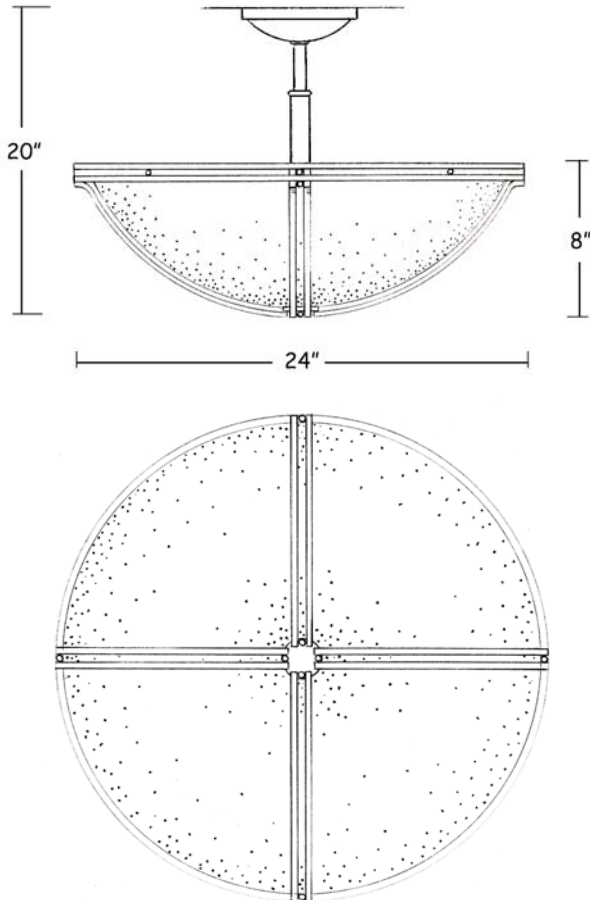

DIMENSIONS :

Catalogue Number	Diameter	Height	OAH	Weight
BWL-S-D-24/20/24-4/INC/100-ANA	24"	8"	20"	20 Lbs

LIGHT SOURCE :

Catalogue Number	Type
BWL-S-D-24/20/24-4/INC/100-ANA	Incandescent 4 x 100W A-19

ADDITIONALS NOTES :

Also comes in compact fluorescent

Available in all finishes (see page F)

Dimensions, finishes and lamping are standard as listed unless special order are requested.

Diameter	
Height	
Materials	
Finishes	
Light Source	

Fax or email to factory for quotation

Le Lampiste 4791 Chemin de la Savane, St-Hubert, Québec, Canada, J3Y 9G1
Tel : 1-450-462-1137 / 1-800-919-1136 Fax : 1-450-462-1150 @mail : info@lampiste.com
©2004 Le Lampiste de Beloeil Inc.