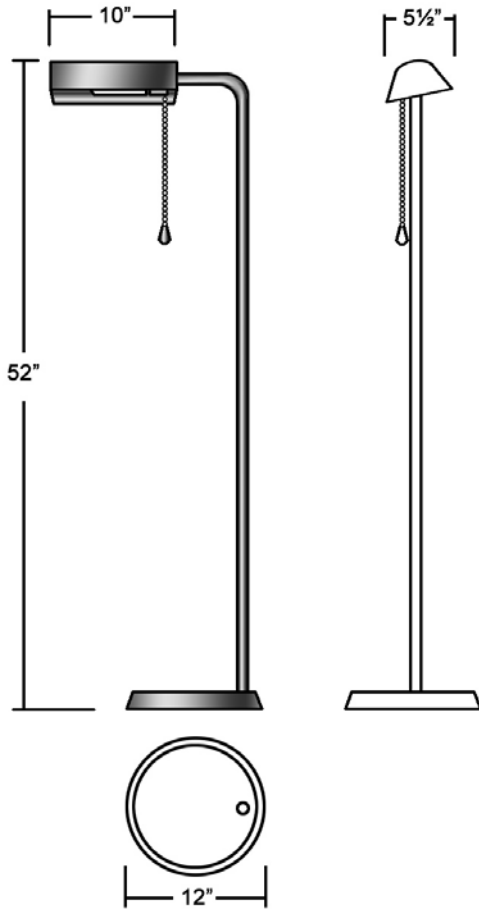

DIMENSIONS :

Catalogue Number	Width	Height	Base	Weight
CYL-TOR-D-15/52/12-1/INC/60-LEC	15"	52"	12"	20 Lbs

LIGHT SOURCE :

Catalogue Number	Type
CYL-TOR-D-15/52/12-1/INC/60-LEC	Incandescent 1x60w T10

ADDITIONALS NOTES :

Available in all finishes (see page F)

Dimensions, finishes and lamping are standard as listed unless special order are requested.

Diameter	
Height	
Materials	
Finishes	
Light Source	

Fax or email to factory for quotation

Le Lampiste 4791 Chemin de la Savane, St-Hubert, Québec, Canada, J3Y 9G1
Tel : 1-450-462-1137 / 1-800-919-1136 Fax : 1-450-462-1150 @mail : info@lampiste.com
©2004 Le Lampiste de Beloeil Inc.