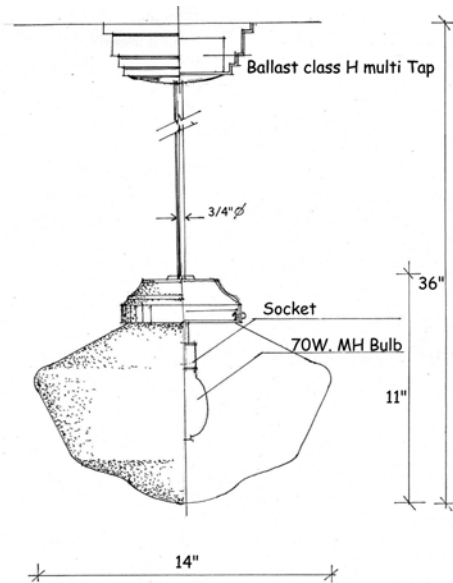

*Saugus*

**Dimensions :**

<b>Catalog Number</b>	<b>Diameter</b>	<b>Height</b>	<b>Projection</b>	<b>Weight</b>
CYL-DC-14/11/14-2/CF/26-SAU	14"	11"	-	Est 10 lbs
CYL-S-14/36/14-1/MH/70-SAU	14"	36"	-	Est 11 lbs

**Technical Specifications :**

<b>Name</b>	<b>Light Source</b>	<b>Material</b>	<b>Finishes</b>	<b>Listing &amp; Mounting</b>
<b>Saugus</b>	Compact Fluorescent 2x26W PL-C Metal Halide 1x70W ED-17	Solid Brass and Glass	Shown in Solid Polished Brass and Blown White Glass.  Available in all finishes (see page F)	To J-Box  ETL-UL-CSA

**DIMENSIONS :**

Catalog Number	Diameter	Height	Projection	Weight
CYL-DC-14/11/14-2/CF/26-SAU	14"	11"	-	10 lbs
CYL-S-14/36/14-1/MH/70-SAU	14"	36"	-	11 lbs

**LIGHT SOURCE :**

Catalog Number	Type
CYL-DC-14/11/14-2/CF/26-SAU	Compact Fluorescent 2x26W PL-C
CYL-S-14/36/14-1/MH/70-SAU	Metal Halide 1x70W ED-17

**ADDITIONALS NOTES :**

These fixtures are also available in 12", 16", 18" diameter.

Also comes in incandescent, in compact fluorescent 32w - 42w - 70w , in metal halide 100w - 150w.

Available in all finishes (see page F)