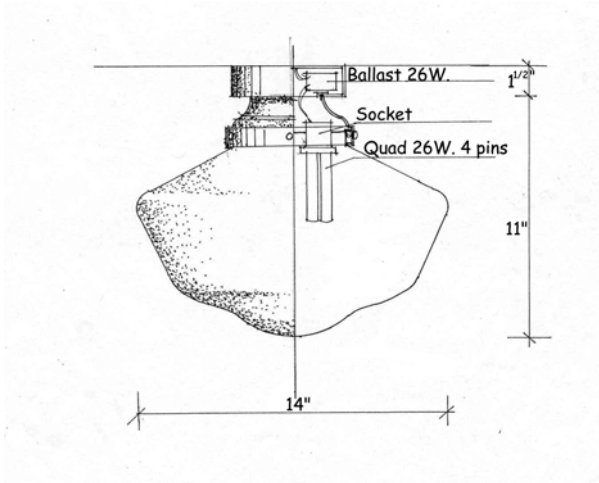

**Technical Specifications :**

<b>Name</b>	<b>Light Source</b>	<b>Material</b>	<b>Finishes</b>	<b>Listing &amp; Mounting</b>
<b>Saugus</b>	Compact Fluorescent 2x26W PL-C Metal Halide 1x70W ED-17	Solid Brass and Glass	Shown in Solid Polished Brass and Blown White Glass.  Available in all finishes (see page F)	To J-Box  ETL-UL-CSA

**DIMENSIONS :**

Catalog Number	Diameter	Height	Projection	Weight
CYL-DC-14/11/14-2/CF/26-SAU	14"	11"	-	10 lbs
CYL-S-14/36/14-1/MH/70-SAU	14"	36"	-	11 lbs

**LIGHT SOURCE :**

Catalog Number	Type
CYL-DC-14/11/14-2/CF/26-SAU	Compact Fluorescent 2x26W PL-C
CYL-S-14/36/14-1/MH/70-SAU	Metal Halide 1x70W ED-17

**ADDITIONALS NOTES :**

These fixtures are also available in 12", 16", 18" diameter.

Also comes in incandescent, in compact fluorescent 32w - 42w - 70w , in metal halide 100w - 150w.

Available in all finishes (see page F)