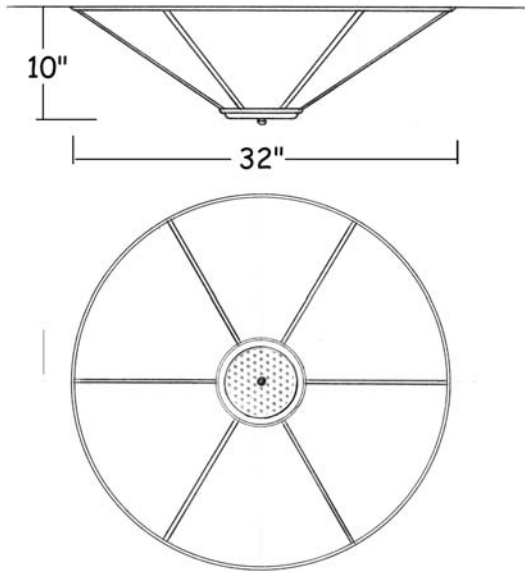

DIMENSIONS :

Catalog Number	Diameter	Height	Projection	Weight
BWL-DC-32/10/32-6/INC/60-SAL	32"	10"	-	18 Lbs

LIGHT SOURCE :

Catalog Number	Type
BWL-DC-32/10/32-6/INC/60-SAL	Incandescent 6 x 60W A-19

ADDITIONALS NOTES :

Available up to 96" diameter.

Available in all finishes and materials (see page F)

Also available with Kinwashi White Paper, Linen Paper or in Virgin Velour™ Acrylic.

Dimensions, finishes and lamping as listed.

For others, fill your request list below:

Diameter	
Height	
Materials	
Finishes	
Light Source	

Fax or email to factory for quotation

Le Lampiste 4791 Chemin de la Savane, St-Hubert, Québec, Canada, J3Y 9G1
Tel : 1-450-462-1137 / 1-800-919-1136 Fax : 1-450-462-1150 @mail : lampiste@qc.aira.com

©2001 Le Lampiste de Beloeil Inc.