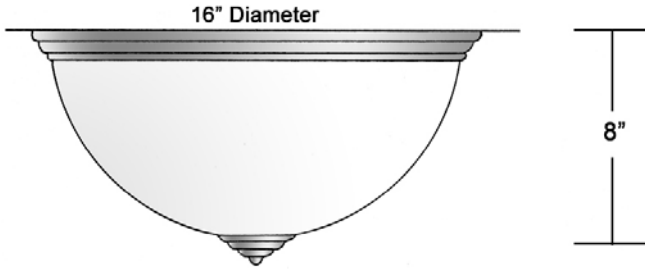

Pochron DC

Dimensions :

Catalogue Number	Diameter	Height	OAH	Weight
BWL-DC-D-16/8/16-2/CF/26-POC	16"	8"	-	12 Lbs

Technical Specifications :

Name	Light Source	Material	Finishes	Listing & Mounting
Pochron DC	Compact Fluorescent 2x26w PL-C	Aluminium and Acrylic	Satin Aluminium and Faux Alabaster Acrylic	To J-Box ETL-UL-CSA

Catalogue Number	Diameter	Height	OAH	Weight
BWL-DC-D-16/8/16-2/CF/26-POC	16"	8"	-	12 Lbs

LIGHT SOURCE :

Catalogue Number	Type
BWL-DC-D-16/8/16-2/CF/26-POC	Compact Fluorescent 2x26w PL-C

ADDITIONALS NOTES :