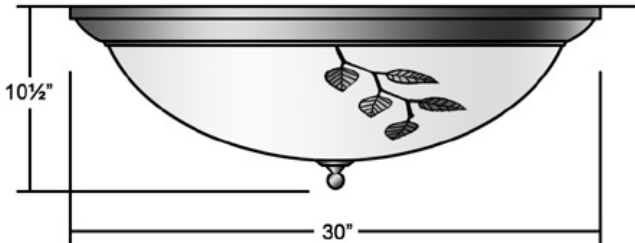

DIMENSIONS :

Catalogue Number	Diameter	Height	OAH	Weight
BWL-DC-D-30/11/30-4/CF/26-LEA	30"	10½"	10½"	17 Lbs

LIGHT SOURCE :

Catalogue Number	Type
BWL-DC-D-30/11/30-4/CF/26-LEA	Compact Fluorescent 4x26w PL-C

ADDITIONALS NOTES :

Available in all finishes (see page F)

Dimensions, finishes and lamping are standard as listed unless special order are requested.

Diameter	
Height	
Materials	
Finishes	
Light Source	

Fax or email to factory for quotation

Le Lampiste 4791 Chemin de la Savane, St-Hubert, Québec, Canada, J3Y 9G1
Tel : 1-450-462-1137 / 1-800-919-1136 Fax : 1-450-462-1150 @mail : info@lampiste.com
©2004 Le Lampiste de Beloeil Inc.