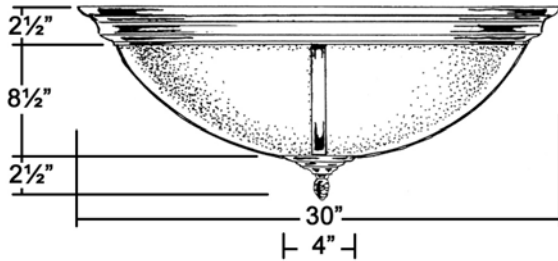

DIMENSIONS :

Catalogue Number	Diameter	Height	OAH	Weight
BWL-DC-D-30/14/30-6/CF/32-JOL	30"	13 1/2"	13 1/2"	18 Lbs

LIGHT SOURCE :

Catalogue Number	Type
BWL-DC-D-30/14/30-6/CF/32-JOL	Compact Fluorescent 6x32w PL-T

ADDITIONALS NOTES :

Available in all finishes (see page F)

Dimensions, finishes and lamping are standard as listed unless special order are requested.

Diameter	
Height	
Materials	
Finishes	
Light Source	

Fax or email to factory for quotation

Le Lampiste 4791 Chemin de la Savane, St-Hubert, Québec, Canada, J3Y 9G1
Tel : 1-450-462-1137 / 1-800-919-1136 Fax : 1-450-462-1150 @mail : info@lampiste.com
©2004 Le Lampiste de Beloeil Inc.