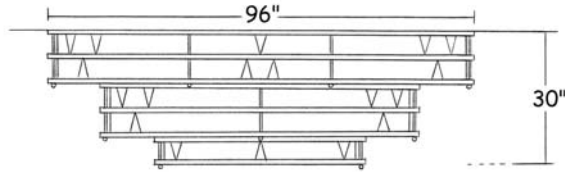

Hyatt DC

Dimensions :

Catalog Number	Width	Height	Lenght	Weight
BWL-DC-96/30/48-28/INC/75-HYA	96"	30"	48"	210 Lbs

Technical Specifications :

Name	Light Source	Material	Finishes	Listing & Mounting
Hyatt DC	Incandescent 28 x 75W A-19	Solid Brass, Solid Copper and Acrylic	Satin Brass, Satin Copper and Faux Alabaster Acrylic. Available in all finishes (see page F)	To J-Box and reinforced ceiling. ETL-UL- CSA

Catalog Number	Width	Height	Length	Weight
BWL-DC-96/30/48-28/INC/75-HYA	96"	30"	48	210 Lbs

LIGHT SOURCE :

Catalog Number	Type
BWL-DC-96/30/48-28/INC/75-HYA	Incandescent 28 x 75W A-19

ADDITIONALS NOTES :

Available in all sizes.