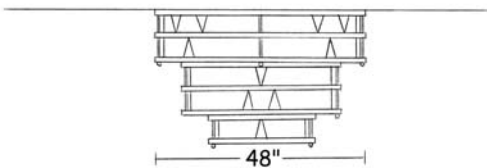

Hyatt DC

Dimensions :

Catalog Number	Width	Height	Lenght	Weight
BWL-DC-96/30/48-28/INC/75-HYA	96"	30"	48"	210 Lbs

Technical Specifications :

Name	Light Source	Material	Finishes	Listing & Mounting
Hyatt DC	Incandescent 28 x 75W A-19	Solid Brass, Solid Copper and Acrylic	Satin Brass, Satin Copper and Faux Alabaster Acrylic. Available in all finishes (see page F)	To J-Box and reinforced ceiling. ETL-UL- CSA

Catalog Number	Width	Height	Length	Weight
BWL-DC-96/30/48-28/INC/75-HYA	96"	30"	48	210 Lbs

LIGHT SOURCE :

Catalog Number	Type
BWL-DC-96/30/48-28/INC/75-HYA	Incandescent 28 x 75W A-19

ADDITIONALS NOTES :

Available in all sizes.