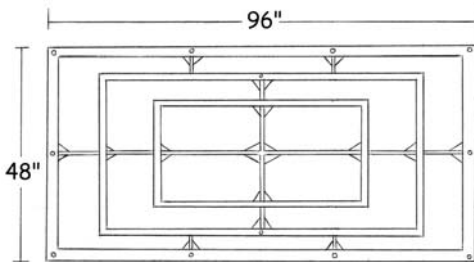

Hyatt DC

Dimensions :

Catalog Number	Width	Height	Lenght	Weight
BWL-DC-96/30/48-28/INC/75-HYA	96"	30"	48"	210 Lbs

Technical Specifications :

Name	Light Source	Material	Finishes	Listing & Mounting
Hyatt DC	Incandescent 28 x 75W A-19	Solid Brass, Solid Copper and Acrylic	Satin Brass, Satin Copper and Faux Alabaster Acrylic. Available in all finishes (see page F)	To J-Box and reinforced ceiling. ETL-UL- CSA

Catalog Number	Width	Height	Length	Weight
BWL-DC-96/30/48-28/INC/75-HYA	96"	30"	48	210 Lbs

LIGHT SOURCE :

Catalog Number	Type
BWL-DC-96/30/48-28/INC/75-HYA	Incandescent 28 x 75W A-19

ADDITIONALS NOTES :

Available in all sizes.