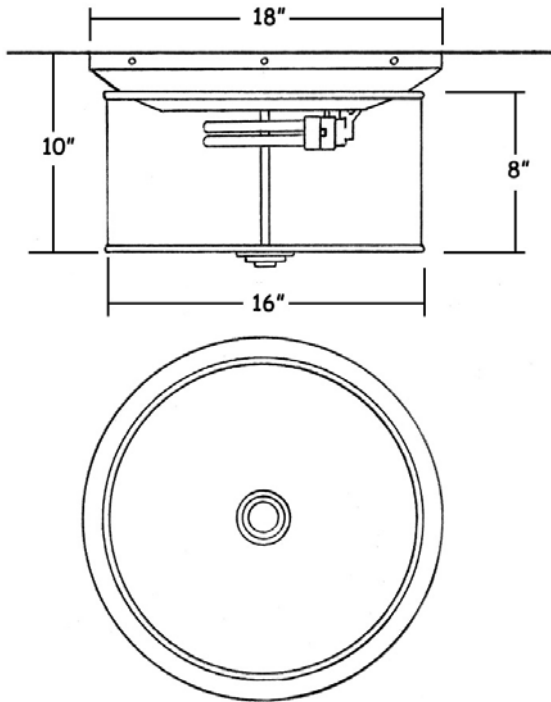

DIMENSIONS :

Catalogue Number	Diameter	Height	OAH	Weight
CYL-DC-D-18/10/18-1/CF/13-DRU	18"	10"	-	10 Lbs

LIGHT SOURCE :

Catalogue Number	Type
CYL-DC-D-18/10/18-1/CF/13-DRU	Compact Fluorescent 1x13w PL-C
	Option with 2x13w PL-C

ADDITIONALS NOTES :

Also comes in incandescent

Available in all finishes (see page F)

Dimensions, finishes and lamping are standard as listed unless special order are requested.

Diameter	
Height	
Materials	
Finishes	
Light Source	

Fax or email to factory for quotation

Le Lampiste 4791 Chemin de la Savane, St-Hubert, Québec, Canada, J3Y 9G1
Tel : 1-450-462-1137 / 1-800-919-1136 Fax : 1-450-462-1150 @mail : info@lampiste.com
©2004 Le Lampiste de Beloeil Inc.