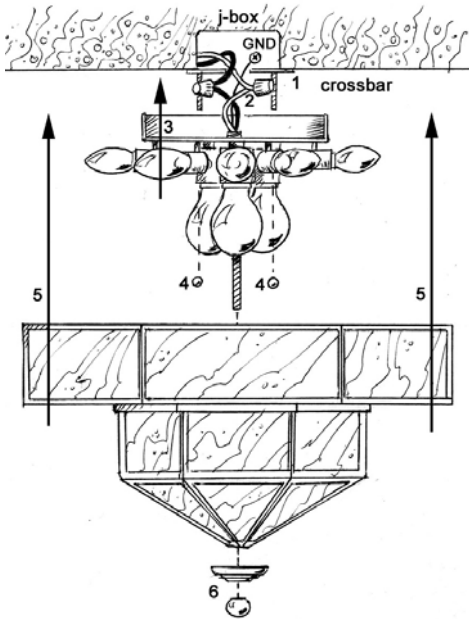

Bourbon

Dimensions :

Catalogue Number	Diameter	Height	Projection	Weight
CYL-DC-D-16/8/16-3/INC/60-8/INC/25-BOU	16"	7½"	-	9 Lbs

Technical Specifications :

Name	Light Source	Material	Finishes	Listing & Mounting
Bourbon	Incandescent 3x60w A-19 + 8x25w CC	Solid Brass and Glass	Polished Brass and Honey Art Glass	To J-Box ETL-UL-CSA

Catalogue Number	Diam	Height	Projection	Weight
CYL-DC-D-16/8/16-3/INC/60-8/INC/25-BOU	16"	7½"	-	9 Lbs

LIGHT SOURCE :

Catalogue Number	Type
CYL-DC-D-16/8/16-3/INC/60-8/INC/25-BOU	Incandescent 3x60w A-19 + 8x25w CC
	Option with 4x13w PL-C