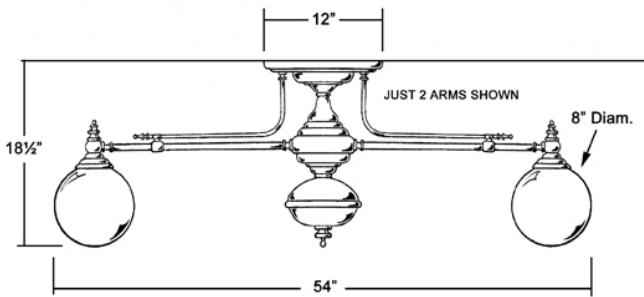

Belly DC

Dimensions :

Catalogue Number	Diameter	Height	OAH	Weight
CYL-DC-D-54/19/54-8/INC/100-BEL	54"	18½"	18½"	43 Lbs

Technical Specifications :

Name	Light Source	Material	Finishes	Listing & Mounting
Belly DC	Incandescent 8x100w A-19	Solid Brass and Glass	Oiled Antique Brass and White Opal Glass Globes	To J-Box and ceiling structure ETL-UL-CSA

Catalogue Number	Diameter	Height	OAH	Weight
CYL-DC-D-54/19/54-8/INC/100-BEL	54"	18½"	18½"	43 Lbs

LIGHT SOURCE :

Catalogue Number	Type
CYL-DC-D-54/19/54-8/INC/100-BEL	Incandescent 8 x 100W A-19

ADDITIONALS NOTES :