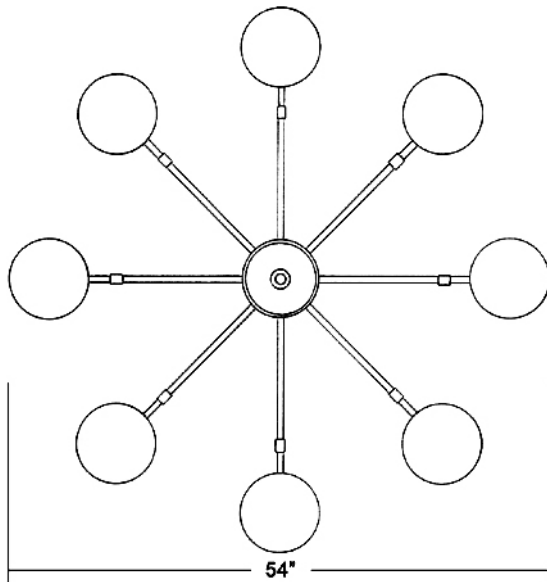

Belly DC

Dimensions :

Catalogue Number	Diameter	Height	OAH	Weight
CYL-DC-D-54/19/54-8/INC/100-BEL	54"	18½"	18½"	43 Lbs

Technical Specifications :

Name	Light Source	Material	Finishes	Listing & Mounting
Belly DC	Incandescent 8x100w A-19	Solid Brass and Glass	Oiled Antique Brass and White Opal Glass Globes	To J-Box and ceiling structure ETL-UL-CSA

Catalogue Number	Diameter	Height	OAH	Weight
CYL-DC-D-54/19/54-8/INC/100-BEL	54"	18½"	18½"	43 Lbs

LIGHT SOURCE :

Catalogue Number	Type
CYL-DC-D-54/19/54-8/INC/100-BEL	Incandescent 8 x 100W A-19

ADDITIONALS NOTES :