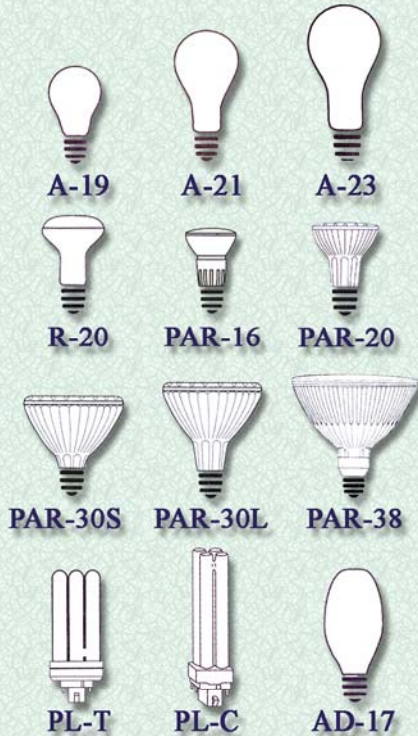

► Lamping Options

► Finishing Options

Lamping		
Bulb	Base	Watts
Incandescent		
A-19	Med.	60, 75, 90, 100
A-21	Med.	75, 90, 100, 135, 150
A-23	Med.	100, 150
R-20	Med.	17, 30, 50, 60, 75, 100
PAR-16	Med.	45, 60
PAR-20	Med.	50
PAR-30S	Med.	60, 75
PAR-30L	Med.	75
PAR-38	Med.	60, 75, 90, 100, 150
Compact Fluorescent		
PL-T	GX24q-3	26, 32
PL-T	GX24q-4	42
PL-C	GX24q-3	26
Metal Halide		
AD-17	Med	70, 100

Finishes	
SA	Satin aluminium
BZ	Bronze
VG	Verdegris
WH	White
BK	Black
GR	Green
YL	Yellow
BU	Blue
RD	Red
BN	Brown
CS	Custom color with sample