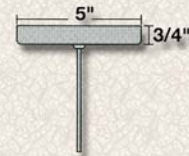

► **Mounting :** RLM: 7/8" diameter arms.
PAR: 1/2" diameter arms.

A

B

C

D

E

F

G

H

I

K

X

Custom design

► **Accessories :** RLM: only

L

M