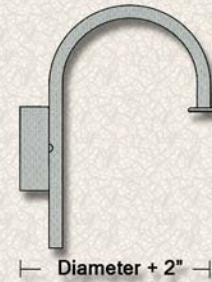

► **Mounting :** RLM: 7/8" diameter arms.
PAR: 1/2" diameter arms.

A

B

C

D

E

F

G

H

I

K

X

Custom design

► **Accessories :** RLM: only

L

M