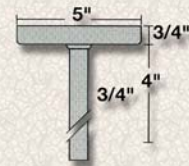

► **Mounting :** RLM: 7/8" diameter arms.
PAR: 1/2" diameter arms.

A

B

C

D

E

F

G

H

I

K

X

Custom design

► **Accessories :** RLM: only

L

M