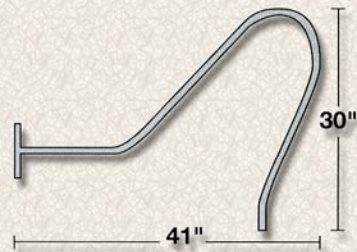

► **Mounting :** RLM: 7/8" diameter arms.
PAR: 1/2" diameter arms.

A

B

C

D

E

F

G

H

I

K

X

Custom design

► **Accessories :** RLM: only

L

M