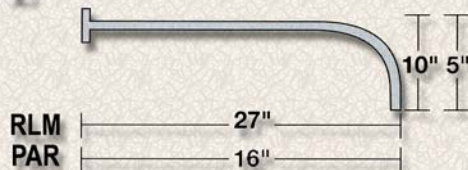

► **Mounting :** RLM: 7/8" diameter arms.
PAR: 1/2" diameter arms.

A

B

C

D

E

F

G

H

I

K

X

Custom design

► **Accessories :** RLM: only

L

M