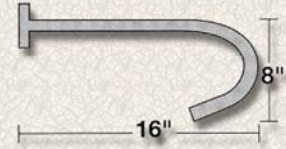

► **Mounting :** RLM: 7/8" diameter arms.
PAR: 1/2" diameter arms.

A

B

C

D

E

F

G

H

I

K

X

Custom design

► **Accessories :** RLM: only

L

M