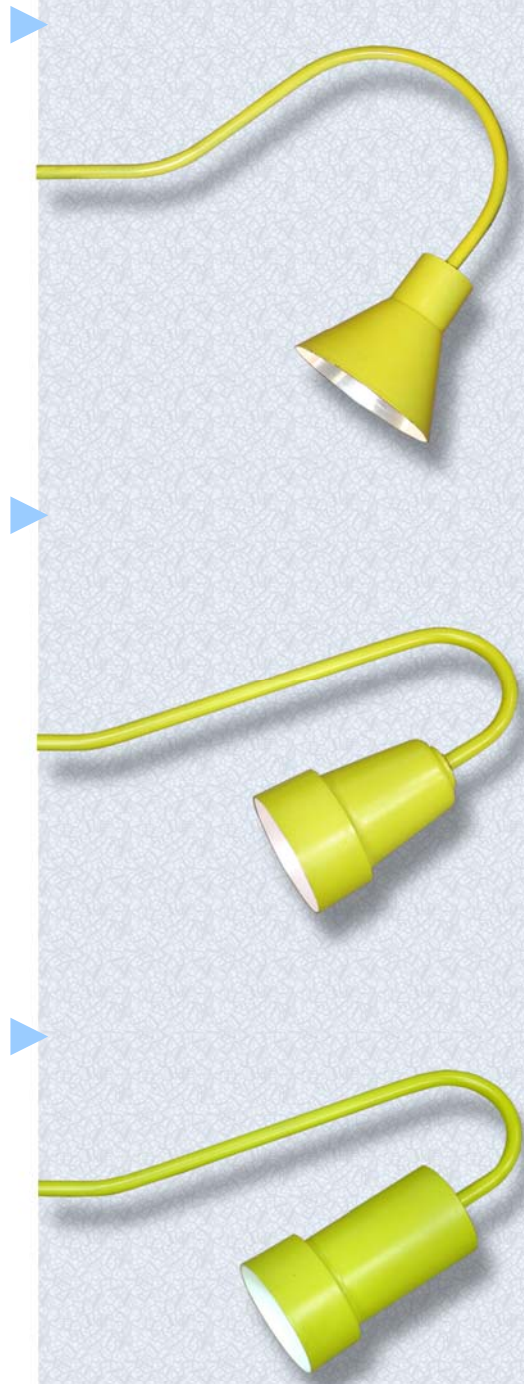

CANDY : #2005-30

Diameter	5"
Mounting Selection	A, B, C, E, F, G, H, I, K
Swivel	optional
Lamping Options	Incandescent
Voltage	120v
Watt	50 – 100W
Finishing Options	SA, BZ, VG, WH, BK, GR, YL, BU, RD, BG

HUBBY : #2027-20

Diameter	4"
Mounting Selection	A, B, C, E, F, G, H, I, K
Swivel	optional
Lamping Options	Incandescent
Voltage	120v
Watt	50 – 100W
Finishing Options	SA, BZ, VG, WH, BK, GR, YL, BU, RD, BG

HOOTER : #2055-20

Diameter	4"
Mounting Selection	A, B, C, E, F, G, H, I, K
Swivel	optional
Lamping Options	Incandescent
Voltage	120v
Watt	50 – 100W
Finishing Options	SA, BZ, VG, WH, BK, GR, YL, BU, RD, BG