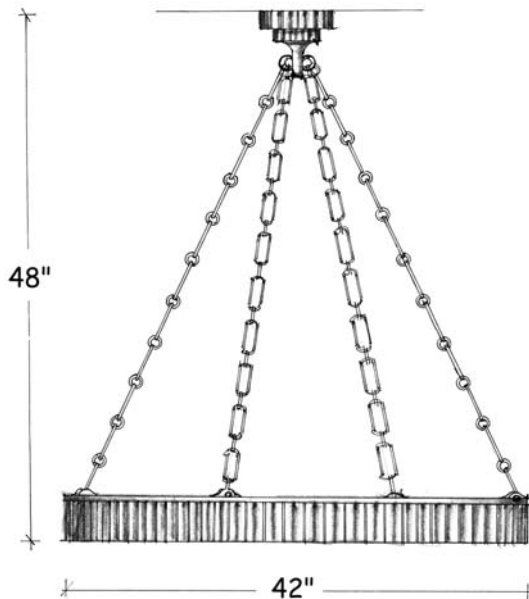

ADDITIONALS NOTES :

Available up to 96" diameter.

Available in all finishes and material (see page F)

Dimensions, finishes and lamping as listed.
For others, fill your request list below:

Diameter	
Height	
Materials	
Finishes	
Light Source	

Fax or email to factory for quotation

Le Lampiste 4791 Chemin de la Savane, St-Hubert, Québec, Canada, J3Y 9G1
Tel : 1-450-462-1137 / 1-800-919-1136 Fax : 1-450-462-1150 @mail : lampiste@qc.aira.com
©2001 Le Lampiste de Beloeil Inc.