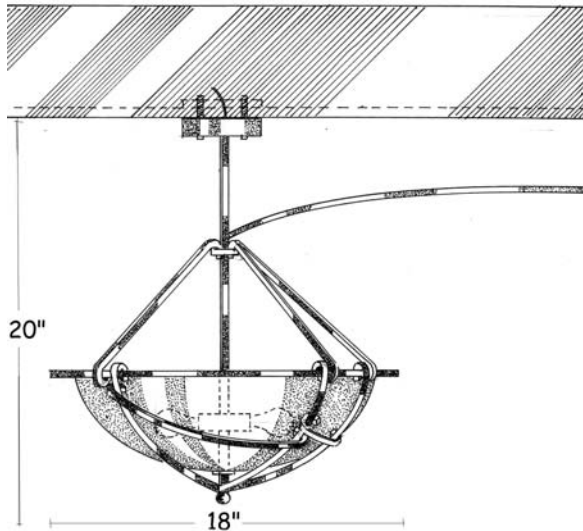

DIMENSIONS :

Catalog Number	Diameter	Height	Projection	Weight
BWL-S-18/20/18-2/INC/60-VIL	18"	20"	-	35 Lbs

LIGHT SOURCE :

Catalog Number	Type
BWL-S-18/20/18-2/INC/60-VIL	Incandescent Bulbs 2 x 60W A-19

ADDITIONALS NOTES :

These fixtures are also available in 18" to 60" diameter.

Also comes in compact fluorescent 32w - 42w - 70w.

Available in all finishes and material (see page F).

Dimensions, finishes and lamping as listed.

For others, fill your request list below:

Diameter	
Height	
Materials	
Finishes	
Light Source	

Fax or email to factory for quotation

Le Lampiste 4791 Chemin de la Savane, St-Hubert, Québec, Canada, J3Y 9G1
Tel : 1-450-462-1137 / 1-800-919-1136 Fax : 1-450-462-1150 @mail : lampiste@qc.aira.com

©2001 Le Lampiste de Beloeil Inc.