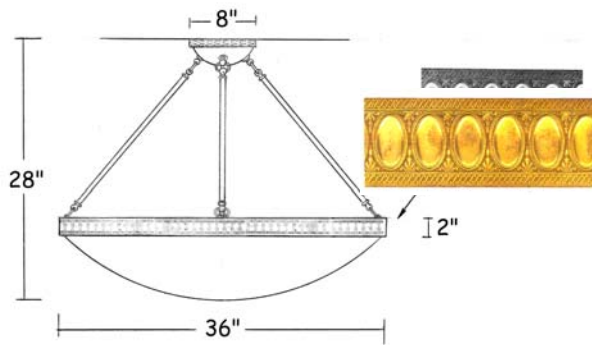

LIGHT SOURCE :

Catalog Number	Type
BWL-S-36/28/36-6/CF/13-FRA	Compact Fluorescent 6x13W PL-C

ADDITIONALS NOTES :

Available up to 96" diameter.

Also comes in incandescent.

Available in all finishes and material (see page F)

Dimensions, finishes and lamping as listed.

For others, fill your request list below:

Diameter	
Height	
Materials	
Finishes	
Light Source	

Fax or email to factory for quotation