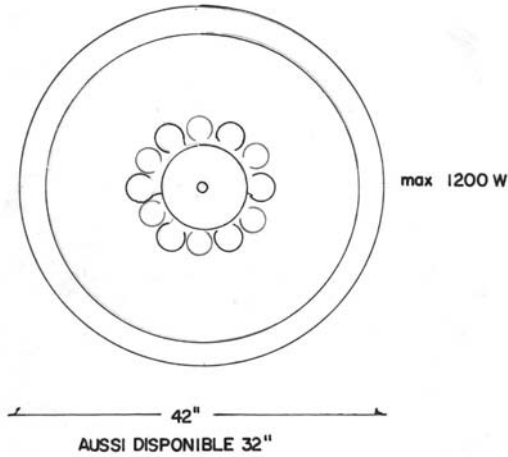

DIMENSIONS :

Catalog Number	Width	Height	Projection	Weight
BWL-S-42/21/42-12/INC/100-MESS	42"	21"	-	50 Lbs
BWL-S-32/16/32-8/INC/100-MESS	32"	16"	-	40 Lbs

LIGHT SOURCE :

Catalog Number	Type
BWL-S-42/21/42-12/INC/100-MESS	Incandescent Bulb 12 x 100W A-19
BWL-S-32/16/32-8/INC/100-MESS	Incandescent Bulb 8 x 100W A-19

ADDITIONALS NOTES :

Available up to 42" diameter.

Also comes in Compact Fluorescent

Available in all finishes and material (see page F)

Dimensions, finishes and lamping as listed.
For others, fill your request list below:

Diameter	
Height	
Materials	
Finishes	
Light Source	

Fax or email to factory for quotation

Le Lampiste 4791 Chemin de la Savane, St-Hubert, Québec, Canada, J3Y 9G1
Tel : 1-450-462-1137 / 1-800-919-1136 Fax : 1-450-462-1150 @mail : lampiste@qc.aira.com
©2001 Le Lampiste de Beloeil Inc.