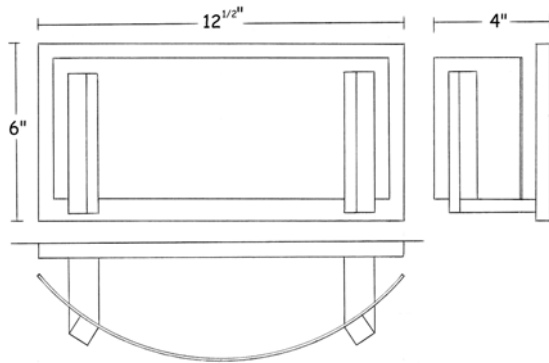

Catalog Number	Width	Height	Projection	Weight
BWL-WS-13/6/4-2/INC/60-DON	12½"	6"	4"	5 Lbs

LIGHT SOURCE :

Catalog Number	Type
BWL-WS-13/6/4-2/INC/60-DON	Incandescent 2 x 60W T-10

ADDITIONALS NOTES :

Available in all sizes.

Available in all finishes and materials (see page F).

Dimensions, finishes and lamping as listed.
For others, fill your request list below:

Width	
Height	
Projection	
Materials	
Finishes	
Light Source	

Fax or email to factory for quotation

Le Lampiste 4791 Chemin de la Savane, St-Hubert, Québec, Canada, J3Y 9G1
Tel : 1-450-462-1137 / 1-800-919-1136 Fax : 1-450-462-1150 @mail : lampiste@qc.aira.com
©2001 Le Lampiste de Beloeil Inc.