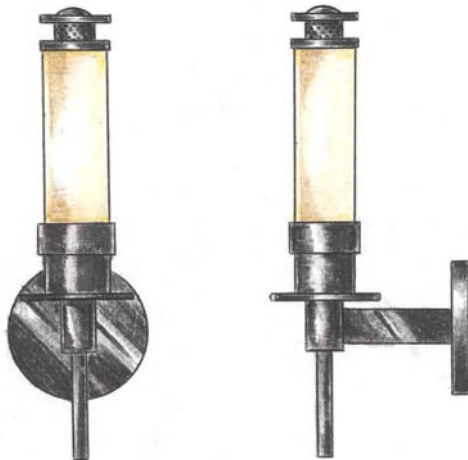

ADDITIONALS NOTES :

Available up to 12" width to 72" height.

Available in all finishes and materials (see page F)

Dimensions, finishes and lamping as listed.
For others, fill your request list below:

Width	
Height	
Projection	
Materials	
Finishes	
Light Source	

Fax or email to factory for quotation

Le Lampiste 4791 Chemin de la Savane, St-Hubert, Québec, Canada, J3Y 9G1
Tel : 1-450-462-1137 / 1-800-919-1136 Fax : 1-450-462-1150 @mail : lampiste@qc.aira.com
©2001 Le Lampiste de Beloeil Inc.