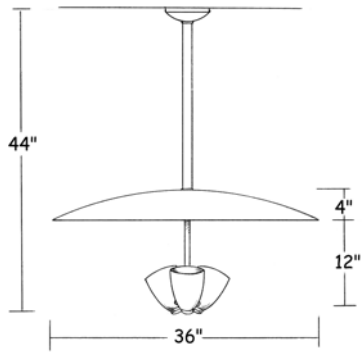

DIMENSIONS :

Catalog Number	Diameter	Height	Projection	Weight
BWL-S-44/44/44-4/INC/150-UMB	44"	44"	-	30 Lbs
BWL-S-36/44/36-3/INC/150-UMB	36"	44"	-	25 Lbs

LIGHT SOURCE :

Catalog Number	Type
BWL-S-44/44/44-4/INC/150-UMB	Incandescent 4 x 150W A-21
BWL-S-36/44/36-3/INC/150-UMB	Incandescent 3 x 150W A-21

ADDITIONALS NOTES :

Available up to 44" diameter.

Available in all finishes and material (see page F)

Dimensions, finishes and lamping as listed.
For others, fill your request list below:

Diameter	
Height	
Materials	
Finishes	
Light Source	

Fax or email to factory for quotation

Le Lampiste 4791 Chemin de la Savane, St-Hubert, Québec, Canada, J3Y 9G1
Tel : 1-450-462-1137 / 1-800-919-1136 Fax : 1-450-462-1150 @mail : lampiste@qc.aira.com

©2001 Le Lampiste de Beloeil Inc.