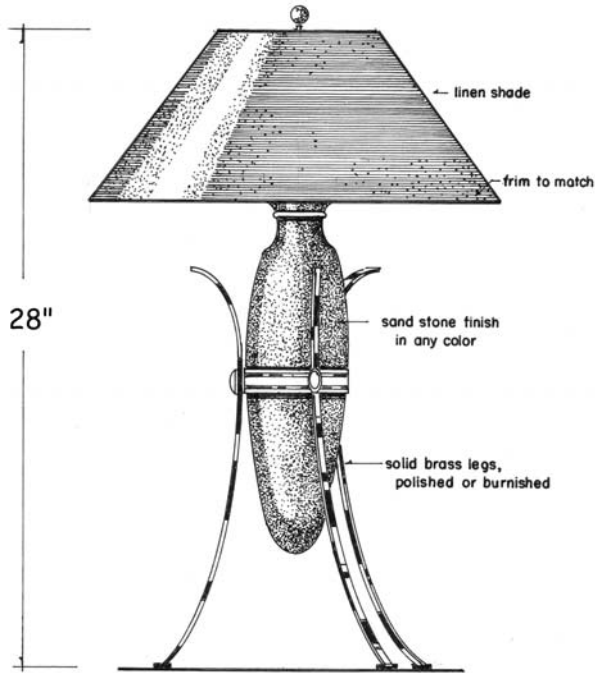

DIMENSIONS :

Catalog Number	Diameter	Height	Projection	Weight
CYL-TBL-18/28/18-1/INC/60-ATH	18"	28"	-	15 Lbs

LIGHT SOURCE :

Catalog Number	Type
CYL-TBL-18/28/18-1/INC/60-ATH	Incandescent Bulb 1 x 60W A-19

ADDITIONALS NOTES :

Available in all finishes and materials (see page F)

Also available with Parchment Paper, Linen Paper or in Virgin Velour Acrylic.

Available as floor lamp up to 8' high, wall sconce and pendant.

Dimensions, finishes and lamping as listed.
For others, fill your request list below:

Diameter	
Height	
Materials	
Finishes	
Light Source	

Fax or email to factory for quotation

Le Lampiste 4791 Chemin de la Savane, St-Hubert, Québec, Canada, J3Y 9G1
Tel : 1-450-462-1137 / 1-800-919-1136 Fax : 1-450-462-1150 @mail : lampiste@qc.aira.com
©2001 Le Lampiste de Beloeil Inc.