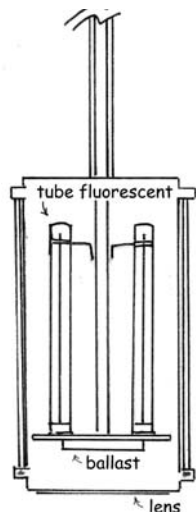

Le Lampiste 4791 Chemin de la Savane, St-Hubert, Québec, Canada, J3Y 9G1
Tel : 1-450-462-1137 / 1-800-919-1136 Fax : 1-450-462-1150 @mail : lampiste@qc.aira.com

©2001 Le Lampiste de Beloeil Inc.