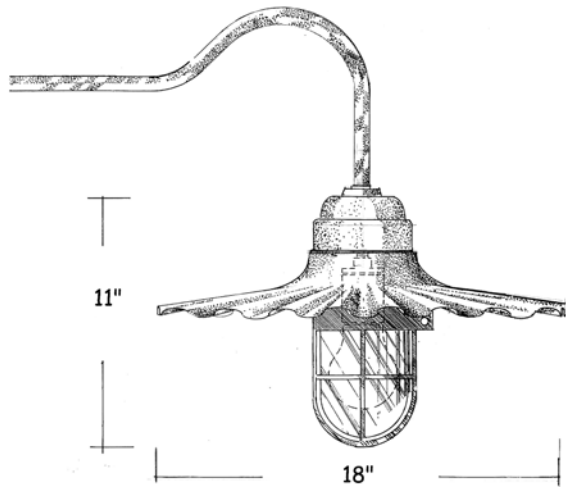

DIMENSIONS :

Catalog Number	Width	Height	Projection	Weight
BWL-WS-18/19/12-1/INC/60-MAN	18"	19"	12"	10 Lbs
BWL-WS-18/24/27-1/INC/100-MAN	18"	24"	27"	15 Lbs
BWL-S-18/11/18-1/INC/75-MAN	18"	11"	-	8 Lbs

LIGHT SOURCE :

Catalog Number	Type
BWL-WS-18/19/12-1/INC/60-MAN	Incandescent Bulbs 1 x 60W A-19
BWL-WS-18/24/27-1/INC/100-MAN	Incandescent Bulbs 1 x 100W A-19
BWL-S-18/11/18-1/INC/75-MAN	Incandescent Bulbs 1 x 75w A-19

ADDITIONALS NOTES :

Available up to 22" diameter.

Also comes in compact fluorescent 32w - 42w - 70w

Available in all finishes and materials (see page F)

Dimensions, finishes and lamping as listed.

For others, fill your request list below:

Width	
Height	
Projection	
Materials	
Finishes	
Light Source	

Fax or email to factory for quotation