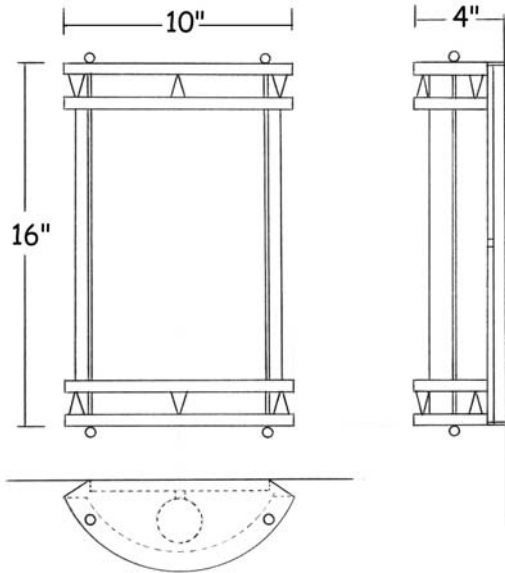

LIGHT SOURCE :

Catalog Number	Type
CYL-WS-10/16/4-2/INC/60-HYA	Incandescent 2 x 60W A-19

ADDITIONALS NOTES :

Available up to 46" width.

Available in all finishes and materials (see page F)

Also available with Parchement Paper, Linen Paper or in Virgin Velour™ Acrylic.

Dimensions, finishes and lamping as listed.

For others, fill your request list below:

Width	
Height	
Projection	
Materials	
Finishes	
Light Source	

Fax or email to factory for quotation

Le Lampiste 4791 Chemin de la Savane, St-Hubert, Québec, Canada, J3Y 9G1
Tel : 1-450-462-1137 / 1-800-919-1136 Fax : 1-450-462-1150 @mail : lampiste@qc.aira.com
©2001 Le Lampiste de Beloeil Inc.