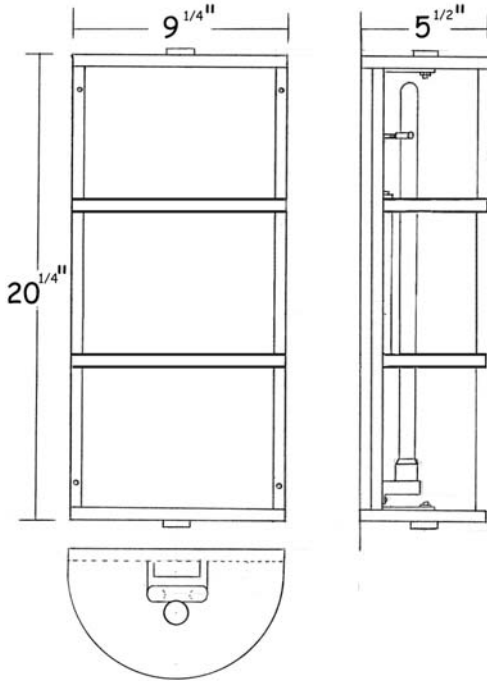

DIMENSIONS :

Catalog Number	Width	Height	Projection	Weight
CYL-WS-10/21/6-1/CF/32-MAN	9 1/4"	20 1/4"	5 1/2"	10 Lbs

LIGHT SOURCE :

Catalog Number	Type
CYL-WS-10/21/6-1/CF/32-MAN	Compact Fluorescent 1x32W PL-L

ADDITIONALS NOTES :

Available up to 42" width to 96" height.

Also comes in incandescent.

Available in all finishes and materials (see page F)

Also available with Parchment Paper, Linen Paper.

Dimensions, finishes and lamping as listed.

For others, fill your request list below:

Width	
Height	
Projection	
Materials	
Finishes	
Light Source	

Fax or email to factory for quotation

Le Lampiste 4791 Chemin de la Savane, St-Hubert, Québec, Canada, J3Y 9G1
Tel : 1-450-462-1137 / 1-800-919-1136 Fax : 1-450-462-1150 @mail : lampiste@qc.aira.com
©2001 Le Lampiste de Beloeil Inc.