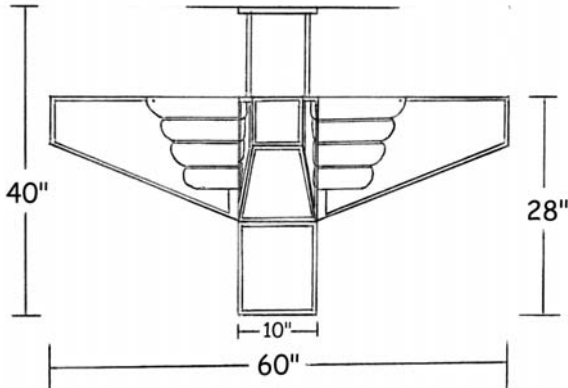

DIMENSIONS :

Catalog Number	Diameter	Height	Projection	Weight
BWL-S-60/40/60-5/INC/60-FAL	60"	40"	-	30 Lbs

LIGHT SOURCE :

Catalog Number	Type
BWL-S-60/40/60-5/INC/60-FAL	Incandescent 4 x 60W A-19 1 x 60W PAR-20