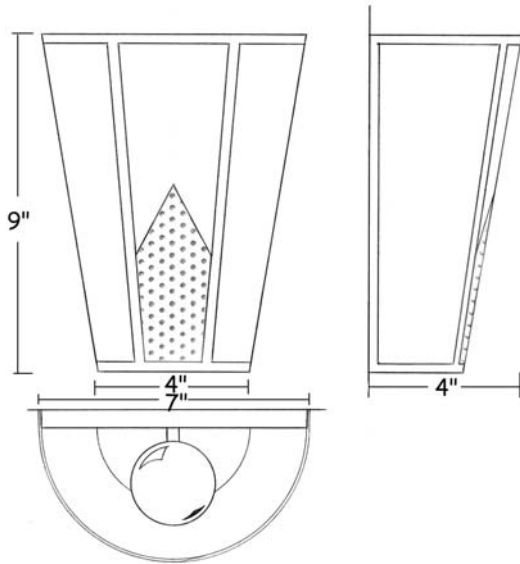

LIGHT SOURCE :

Catalog Number	Type
CYL-WS-7/9/4-1/INC/60-AST	Incandescent 1 x 60W A-19

ADDITIONALS NOTES :

All sizes available, specified.

Available in all finishes and materials (see page F)

Also available with Kinwashi White Paper, Linen Paper or in Virgin Velour™ Acrylic, Faux Alabaster Acrylic and Mica.

Dimensions, finishes and lamping as listed.

For others, fill your request list below:

Width	
Height	
Projection	
Materials	
Finishes	
Light Source	

Fax or email to factory for quotation

Le Lampiste 4791 Chemin de la Savane, St-Hubert, Québec, Canada, J3Y 9G1
Tel : 1-450-462-1137 / 1-800-919-1136 Fax : 1-450-462-1150 @mail : lampiste@qc.aira.com
©2001 Le Lampiste de Beloeil Inc.