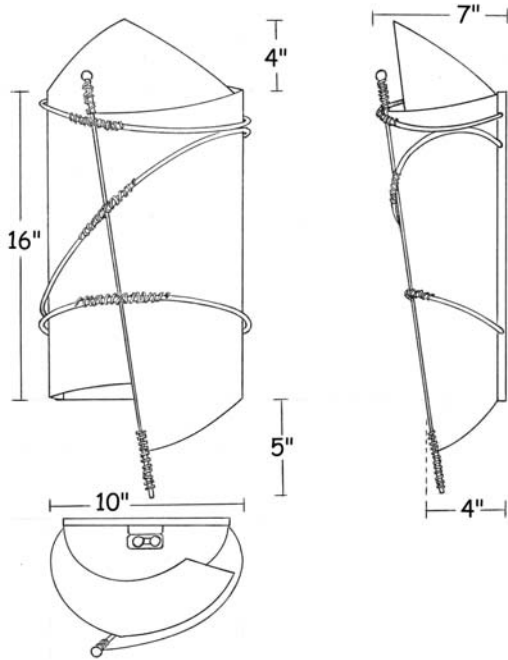

DIMENSIONS :

Catalog Number	Width	Height	Projection	Weight
CYL-WS-10/16/7-1/CF/26-ATR	10"	16"	7"	8 Lbs

LIGHT SOURCE :

Catalog Number	Type
CYL-WS-10/16/7-1/CF/26-ATR	Compact Fluorescent 1 x 32W PL-C