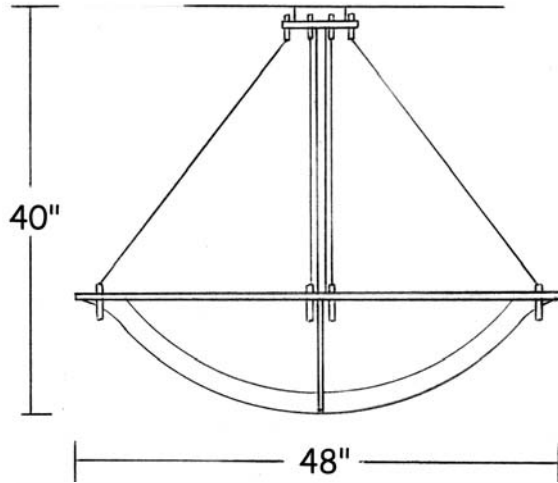

DIMENSIONS :

Catalog Number	Diameter	Height	Projection	Weight
BWL-S-48/40/48-2/INC/100-PIE	48"	40"	-	18 Lbs

LIGHT SOURCE :

Catalog Number	Type
BWL-S-48/40/48-2/INC/100-PIE	Incandescent 2 x 100W A-19