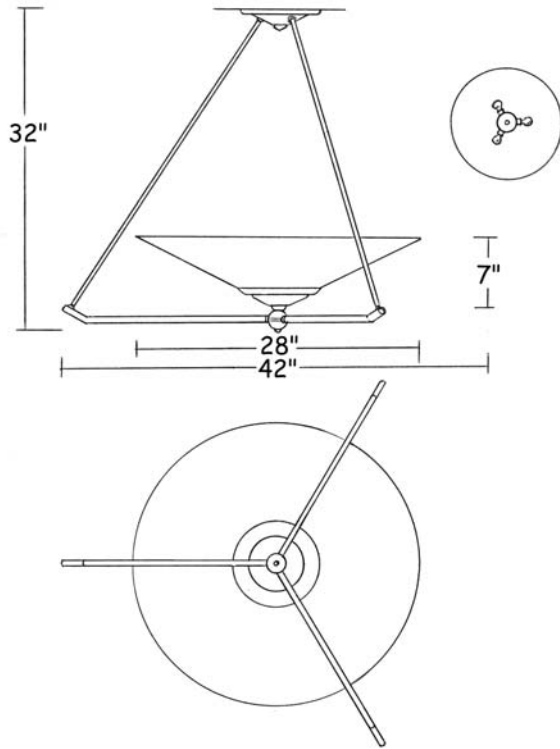

DIMENSIONS :

Catalog Number	Diameter	Height	Projection	Weight
BWL-S-42/32/42-3/INC/100-TRI	42"	32"	-	18Lbs

LIGHT SOURCE :

Catalog Number	Type
BWL-S-42/32/42-3/INC/100-TRI	Incandescent 3 x 100W A-19

ADDITIONALS NOTES :

Available in smaller sizes.

Also comes in Compact Fluorescent

Available in all finishes and material (see page F)

Dimensions, finishes and lamping as listed.

For others, fill your request list below:

Diameter	
Height	
Materials	
Finishes	
Light Source	

Fax or email to factory for quotation

Le Lampiste 4791 Chemin de la Savane, St-Hubert, Québec, Canada, J3Y 9G1
Tel : 1-450-462-1137 / 1-800-919-1136 Fax : 1-450-462-1150 @mail : lampiste@qc.aira.com
©2001 Le Lampiste de Beloeil Inc.