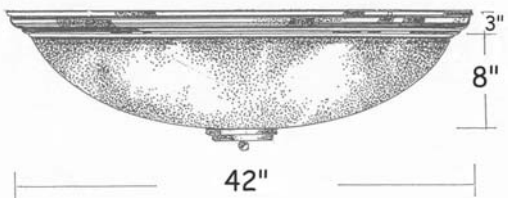

Le Lampiste

DIMENSIONS :

Catalog Number	Width	Height	Projection	Weight
BWL-DC-42/13/42-8/INC/100-MAT	42"	13"	-	25 Lbs
BWL-DC-42/15/42-8/INC/100-MAT	42 "	15"	-	26 Lbs

LIGHT SOURCE :

Catalog Number	Type
BWL-DC-42/13/42-8/INC/100-MAT	Incandescent Bulbs 8 x 100W A-19
BWL-DC-42/15/42-8/INC/100-MAT	Incandescent Bulbs 8 x 100W A-19

ADDITIONALS NOTES :

These fixtures are also available in 18" to 42" diameter.

Also comes in compact fluorescent 32w - 42w - 70w.

Available in all finishes and materials (see page F).

Dimensions, finishes and lamping as listed.

For others, fill your request list below:

Diameter	
Height	
Materials	
Finishes	
Light Source	

Fax or email to factory for quotation

Le Lampiste 4791 Chemin de la Savane, St-Hubert, Québec, Canada, J3Y 9G1
Tel : 1-450-462-1137 / 1-800-919-1136 Fax : 1-450-462-1150 @mail : lampiste@qc.aira.com
©2001 Le Lampiste de Beloeil Inc.