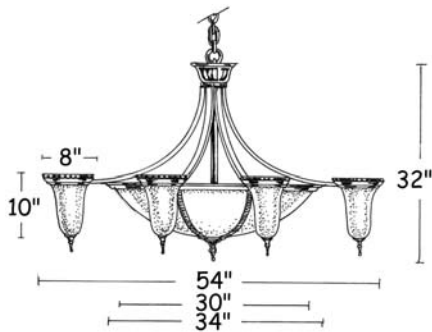

Shown in 42" diameter. Available in 16" to 96" diameter.

Available in all finishes and materials (see page F).

Available in compact fluorescent.

Dimensions, finishes and lamping as listed.

For others, fill your request list below:

Angora

Dimensions :

Catalog Number	Diameter	Height	Projection	Weight
BWL-S-60/37/60-8/INC/100-ANG	60"	37"	-	60 Lbs
BWL-S-54/35/54-8/INC/100-ANG	54"	35"	-	60 Lbs
BWL-S-54/32/54-8/INC/100-ANG	54"	32"	-	60 Lbs
BWL-S-54/38/54-8/INC/100-ANG	54"	38"	-	60 Lbs

DIMENSIONS :

Catalog Number	Diameter	Height	Projection	Weight
BWL-S-60/37/60-8/INC/100-ANG	60"	37"	-	60 Lbs
BWL-S-54/35/54-8/INC/100-ANG	54"	35"	-	60 Lbs
BWL-S-54/32/54-8/INC/100-ANG	54"	32"	-	60 Lbs
BWL-S-54/38/54-8/INC/100-ANG	54"	38"	-	60 Lbs