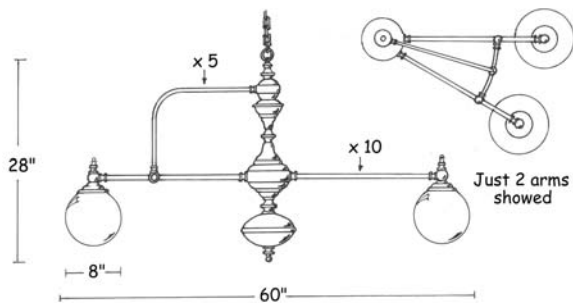

Le Lampiste

DIMENSIONS :

Catalog Number	Diameter	Height	Projection	Weight
CYL-S-60/28/60-10/INC/100-BEL	60 "	28"	-	50 Lbs

LIGHT SOURCE :

Catalog Number	Type
CYL-S-60/28/60-10/INC/100-BEL	Incandescent 10 x 100W A-19

ADDITIONALS NOTES :

Available up to 120" diameter.

Available in all finishes and material (see page F)

Dimensions, finishes and lamping as listed.
For others, fill your request list below:

Diameter	
Height	
Materials	
Finishes	
Light Source	

Fax or email to factory for quotation

Le Lampiste 4791 Chemin de la Savane, St-Hubert, Québec, Canada, J3Y 9G1
Tel : 1-450-462-1137 / 1-800-919-1136 Fax : 1-450-462-1150 @mail : lampiste@qc.aira.com

©2001 Le Lampiste de Beloeil Inc.