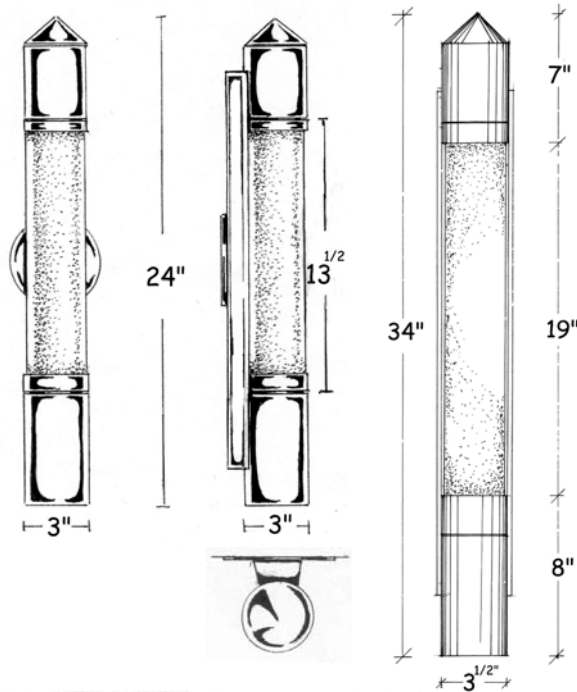

Le Lampiste

DIMENSIONS :

Catalog Number	Width	Height	Projection	Weight
CYL-WC-3/24/4-1/CF/36-LIL	3"	24"	4"	10 Lbs
CYL-WC-4/34/5-1/CF/42-LIL	3 1/2 "	34"	5 "	13 Lbs

LIGHT SOURCE :

Catalog Number	Type
CYL-WC-3/24/4-1/CF/36-LIL	Compact Fluorescent 1 x 36W PL-L
CYL-WC-4/34/5-1/CF/42-LIL	Compact Fluorescent 1 x 42W PL-L