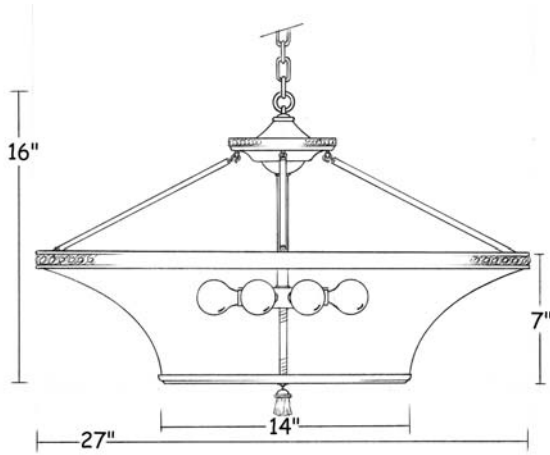

DIMENSIONS :

Catalog Number	Diameter	Height	Projection	Weight
BWL-S-27/16/27-6/INC/100-JUS	27"	16"	-	18 Lbs

LIGHT SOURCE :

Catalog Number	Type
BWL-S-27/16/27-6/INC/100-JUS	Incandescent 6 x 100W A-19

ADDITIONALS NOTES :

Also comes in Compact Fluorescent.

Available in all finishes and material (see page F)

Dimensions, finishes and lamping as listed.
For others, fill your request list below:

Diameter	
Height	
Materials	
Finishes	
Light Source	

Fax or email to factory for quotation

Le Lampiste 4791 Chemin de la Savane, St-Hubert, Québec, Canada, J3Y 9G1
Tel : 1-450-462-1137 / 1-800-919-1136 Fax : 1-450-462-1150 @mail : lampiste@qc.aira.com

©2001 Le Lampiste de Beloeil Inc.