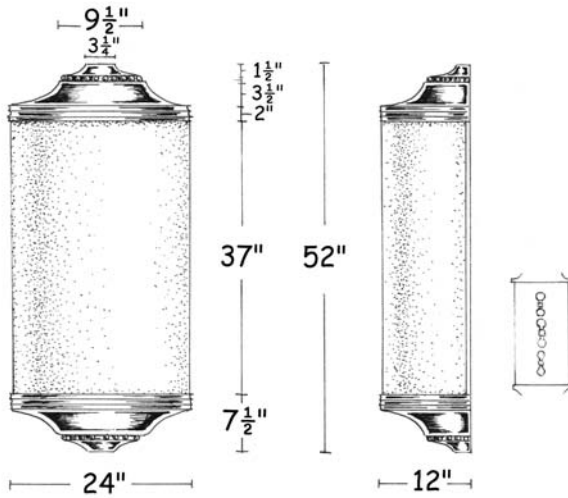

DIMENSIONS :

Catalog Number	Width	Height	Projection	Weight
CYL-WS-24/52/12-6/INC/60W	24"	52"	12"	25 Lbs
CYL-WS-12/34/5-2/INC/60W	12"	34"	4½"	13 Lbs

LIGHT SOURCE :

Catalog Number	Type
CYL-WS-24/52/12-6/INC/60W	Incandescent Bulb 6 x 60W A-19
CYL-WS-12/34/5-2/INC/60W	Incandescent Bulb 2 x 60W A-19