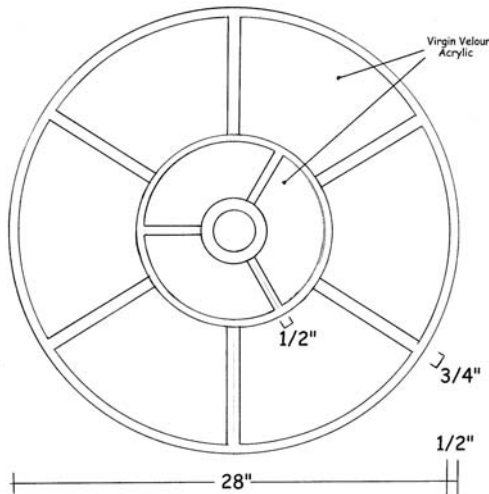

DIMENSIONS :

Catalog Number	Diameter	Height	Projection	Weight
CYL-S-28/55/28-6/INC/100-PRI	28"	55"	-	75 Lbs

LIGHT SOURCE :

Catalog Number	Type
CYL-S-28/55/28-6/INC/100-PRI	Incandescent Bulb 6 x 100W A-19 + 3 x 25W G-16½

ADDITIONALS NOTES :

Available up to 96" diameter.

Available in all finishes and material (see page F)

Dimensions, finishes and lamping as listed.

For others, fill your request list below:

Diameter	
Height	
Materials	
Finishes	
Light Source	

Fax or email to factory for quotation

Le Lampiste 4791 Chemin de la Savane, St-Hubert, Québec, Canada, J3Y 9G1
Tel : 1-450-462-1137 / 1-800-919-1136 Fax : 1-450-462-1150 @mail : lampiste@qc.aira.com

©2001 Le Lampiste de Beloeil Inc.