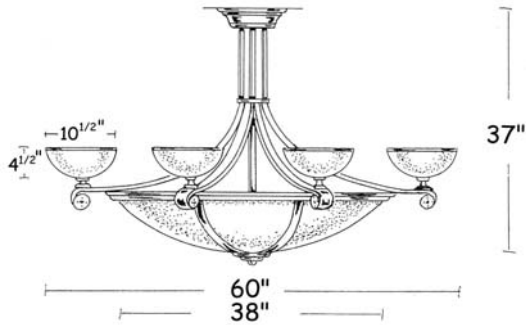

Le Lampiste

DIMENSIONS :

Catalog Number	Diameter	Height	Projection	Weight
BWL-S-60/37/60-8/INC/100-ANG	60"	37"	-	60 Lbs
BWL-S-54/35/54-8/INC/100-ANG	54"	35"	-	60 Lbs
BWL-S-54/32/54-8/INC/100-ANG	54"	32"	-	60 Lbs
BWL-S-54/38/54-8/INC/100-ANG	54"	38"	-	60 Lbs

LIGHT SOURCE :

Catalog Number	Type
BWL-S-60/37/60-8/INC/100-ANG	Incandescent 8 x 100W A-19
BWL-S-54/35/54-8/INC/100-ANG	Incandescent 8 x 100W A-19
BWL-S-54/32/54-8/INC/100-ANG	Incandescent 8 x 100W A-19
BWL-S-54/38/54-8/INC/100-ANG	Incandescent 8 x 100W A-19

ADDITIONALS NOTES :

Also comes in compact fluorescent 32w - 42w - 70w , in metal halide 100w - 150w.

Available up to 120" diameter.

Available in all finishes and materials (see page F)

Dimensions, finishes and lamping as listed.
For others, fill your request list below:

Diameter	
Height	
Materials	
Finishes	
Light Source	

Fax or email to factory for quotation

Le Lampiste 4791 Chemin de la Savane, St-Hubert, Québec, Canada, J3Y 9G1
Tel : 1-450-462-1137 / 1-800-919-1136 Fax : 1-450-462-1150 @mail : lampiste@qc.aira.com
©2001 Le Lampiste de Beloeil Inc.