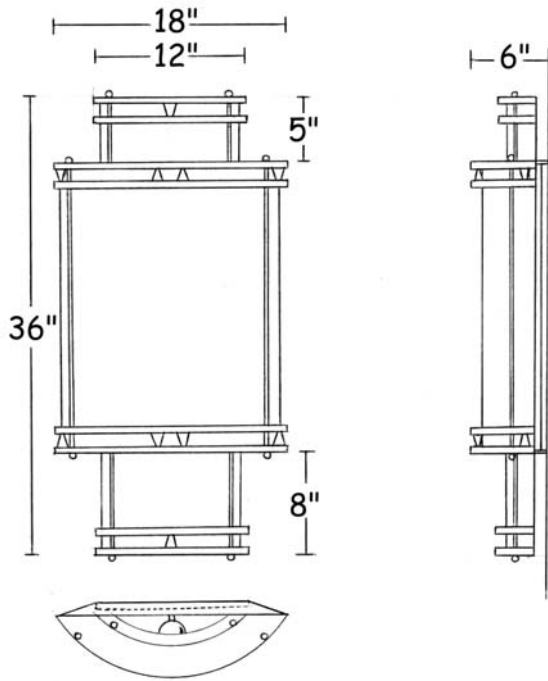

DIMENSIONS :

Catalog Number	Width	Height	Projection	Weight
CYL-WS-18/36/6-6/INC/60-HYA	18"	36"	6"	20 Lbs
CYL-WS-24/48/8-8/INC/75-HYA	24"	48"	8"	25 Lbs

LIGHT SOURCE :

Catalog Number	Type
CYL-WS-18/36/6-6/INC/60-HYA	Incandescent Bulb 6 x 60W A-19
CYL-WS-24/48/8-8/INC/75-HYA	Incandescent Bulb 8 x 75W A-19

ADDITIONALS NOTES :

Available up to 46" width.

Also comes in compact fluorescent.

Available in all finishes and materials (see page F)

Dimensions, finishes and lamping as listed.

For others, fill your request list below:

Width	
Height	
Projection	
Materials	
Finishes	
Light Source	

Fax or email to factory for quotation

Le Lampiste 4791 Chemin de la Savane, St-Hubert, Québec, Canada, J3Y 9G1
Tel : 1-450-462-1137 / 1-800-919-1136 Fax : 1-450-462-1150 @mail : lampiste@qc.aira.com

©2001 Le Lampiste de Beloeil Inc.