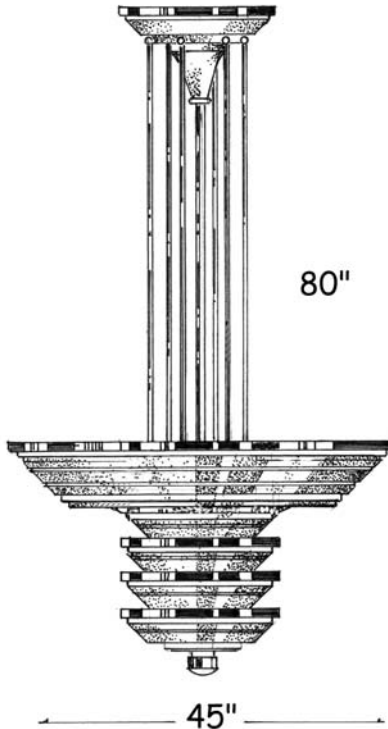

DIMENSIONS :

Catalog Number	Diameter	Height	Projection	Weight
CYL-S-45/80/45-3/INC/150-KIR	45"	80"	-	65 Lbs

LIGHT SOURCE :

Catalog Number	Type
CYL-S-45/80/45-3/INC/150-KIR	Incandescent Bulbs 3 x 150W A-21

ADDITIONALS NOTES :

These fixtures are also available in 24" to 46" diameter.

Also comes in compact fluorescent 32w - 42w - 70w.

Available in all finishes and material (see page F)

Dimensions, finishes and lamping as listed.

For others, fill your request list below:

Diameter	
Height	
Materials	
Finishes	
Light Source	

Fax or email to factory for quotation

Le Lampiste 4791 Chemin de la Savane, St-Hubert, Québec, Canada, J3Y 9G1
Tel : 1-450-462-1137 / 1-800-919-1136 Fax : 1-450-462-1150 @mail : lampiste@qc.aira.com

©2001 Le Lampiste de Beloeil Inc.