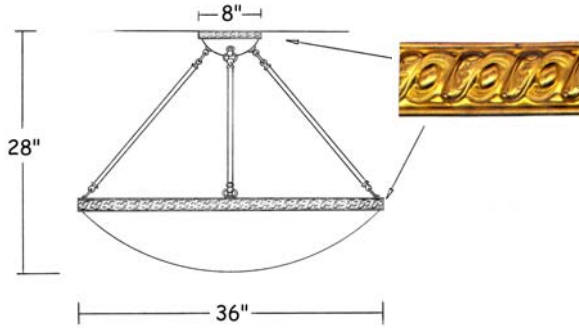

Le Lampiste

DIMENSIONS :

Catalog Number	Diameter	Height	Projection	Weight
BWL-S-36/28/36-6/CF/13-FRA	36"	28"	-	18 Lbs