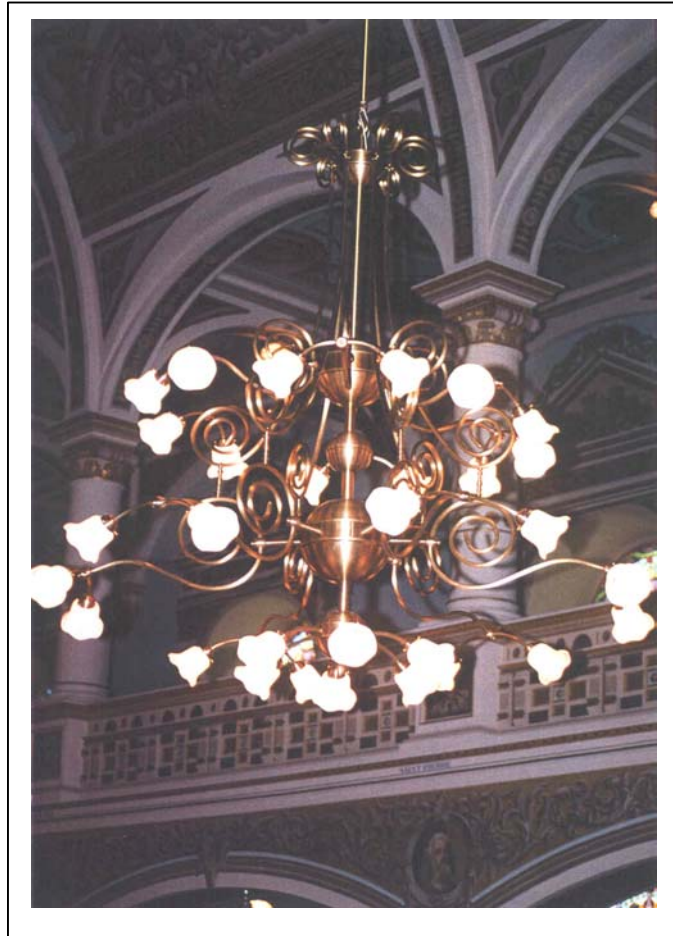

Florale

Dimensions :

Catalog Number	Diameter	Height	Projection	Weight
CYL-S-76/85/76-28/INC/100-FLO	76"	85"	-	225 Lbs
CYL-S-55/51/55-16/INC/100-FLO	55"	51"	-	100 Lbs

Technical Specifications :

Name	Light Source	Material	Finishes	Listing & Mounting
Florale	Incandescent 100W A-19	Solid Brass and Glass	Shown in Antique Brass with Blown White Glass Available in all finishes (see page F)	To J-Box and structure ETL-UL-CSA

Le Lampiste 4791 Chemin de la Savane, St-Hubert, Québec, Canada, J3Y 9G1
Tel : 1-450-462-1137 / 1-800-919-1136 Fax : 1-450-462-1150 @mail : lampiste@qc.aira.com
© 2001 Le Lampiste de Beloeil Inc.