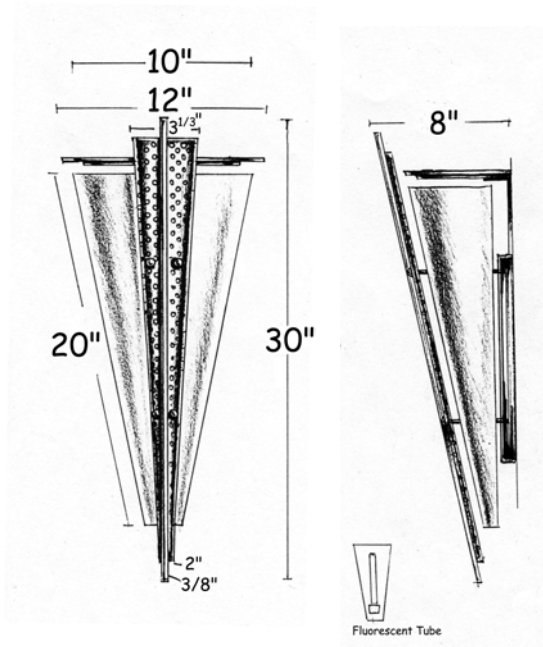

DIMENSIONS :

Catalog Number	Width	Height	Projection	Weight
CYL-WS-12/30/8-1/CF/36-RÉS	12"	30"	8"	18 Lbs

LIGHT SOURCE :

Catalog Number	Type
CYL-WS-12/30/8-1/CF/36-RÉS	Compact Fluorescent 1 x 36W PL-L

ADDITIONALS NOTES :

Available up to 48" width.

Also comes in compact fluorescent 32w - 42w - 70w.

Available in all finishes and materials (see page F).

Dimensions, finishes and lamping as listed.

For others, fill your request list below:

Width	
Height	
Projection	
Materials	
Finishes	
Light Source	

Fax or email to factory for quotation

Le Lampiste 4791 Chemin de la Savane, St-Hubert, Québec, Canada, J3Y 9G1
Tel : 1-450-462-1137 / 1-800-919-1136 Fax : 1-450-462-1150 @mail : lampiste@qc.aira.com

©2001 Le Lampiste de Beloeil Inc.