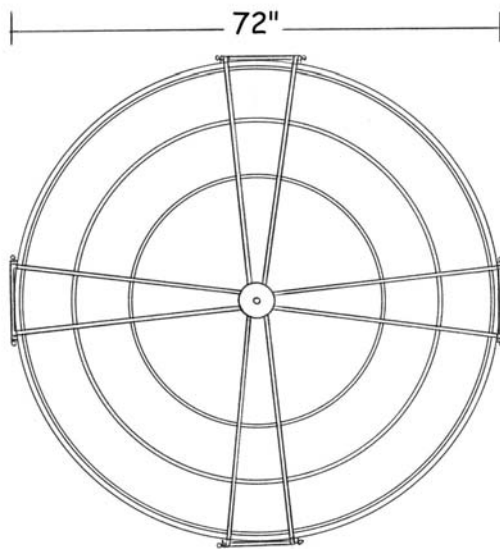

DIMENSIONS :

Catalog Number	Diameter	Height	Projection	Weight
BWL-S-72/53/72-12/INC/75-TAN	72"	53"	-	80 Lbs

LIGHT SOURCE :

Catalog Number	Type
BWL-S-72/53/72-12/INC/75-TAN	Incandescent 12 x 75W Bulb A-19

ADDITIONALS NOTES :

Available in smaller sizes.

Also comes in Compact Fluorescent.

Available in all finishes and material (see page F)

Dimensions, finishes and lamping as listed.

For others, fill your request list below:

Diameter	
Height	
Materials	
Finishes	
Light Source	

Fax or email to factory for quotation

Le Lampiste 4791 Chemin de la Savane, St-Hubert, Québec, Canada, J3Y 9G1
Tel : 1-450-462-1137 / 1-800-919-1136 Fax : 1-450-462-1150 @mail : lampiste@qc.aira.com
©2001 Le Lampiste de Beloeil Inc.