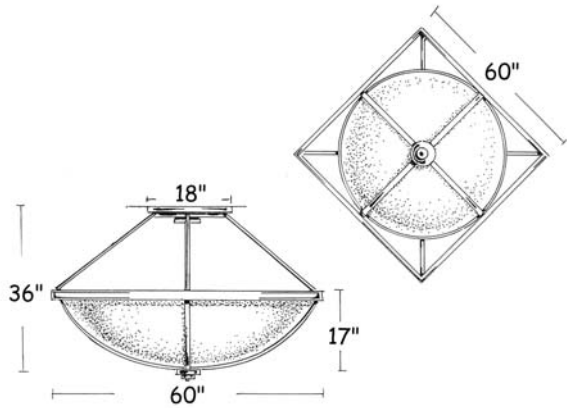

DIMENSIONS :

Catalog Number	Diameter	Height	Projection	Weight
BWL-S-60/36/60-8/CF/26-URS	60"	36"	-	45 Lbs

LIGHT SOURCE :

Catalog Number	Type
BWL-S-60/36/60-8/CF/26-URS	Compact Fluorescent 8 x 26W PL-C

ADDITIONALS NOTES :

Available up to 96" diameter.

Also comes in incandescent.

Available in all finishes and material (see page F).

Dimensions, finishes and lamping as listed.

For others, fill your request list below:

Diameter	
Height	
Materials	
Finishes	
Light Source	

Fax or email to factory for quotation

Le Lampiste 4791 Chemin de la Savane, St-Hubert, Québec, Canada, J3Y 9G1
Tel : 1-450-462-1137 / 1-800-919-1136 Fax : 1-450-462-1150 @mail : lampiste@qc.aira.com
©2001 Le Lampiste de Beloeil Inc.