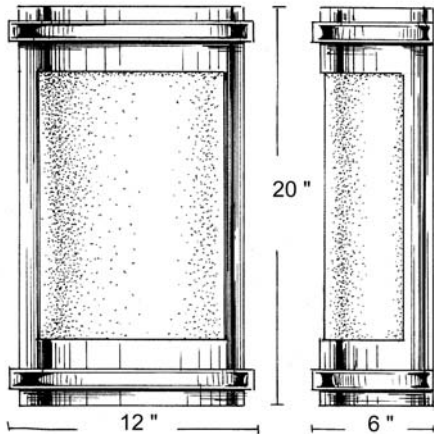

Catalog Number	Width	Height	Projection	Weight
CYL-WS-10/18/6-2/CF/32-EST	10"	18"	6"	15lbs
CYL-WS-12/24/8-2/CF/32-EST	12"	24"	8"	18lbs
CYL-WS-16/32/10-4/CF/32-EST	16"	32"	10"	24lbs
CYL-WS-18/36/11-4/CF/32-EST	18"	36"	11"	30lbs
CYL-WS-24/48/12-2/MH/150-EST	24"	48"	12"	34lbs

LIGHT SOURCE :

Catalog Number	Type
CYL-WS-10/18/6-2/CF/32-EST	Compact Fluorescent 2x32w PL-T
CYL-WS-12/24/8-2/CF/32-EST	Compact Fluorescent 2x32w PL-T
CYL-WS-16/32/10-4/CF/32-EST	Compact Fluorescent 4x32w PL-T
CYL-WS-18/36/11-4/CF/32-EST	Compact Fluorescent 4x32w PL-T
CYL-WS-24/48/12-2/MH/150-EST	Metal Halide 2 x 150w E11