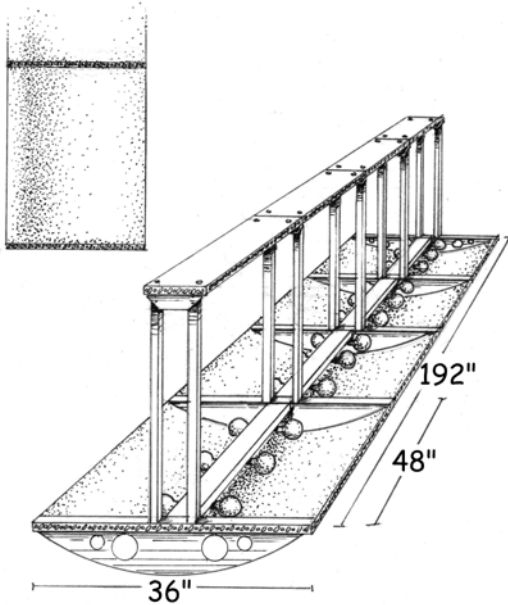

Le Lampiste

DIMENSIONS :

Catalog Number	Width	Height	Length	Weight
BWL-S-36/42/192-24/INC/100-EUG	36"	42"	192"	200 Lbs

LIGHT SOURCE :

Catalog Number	Type
BWL-S-36/42/192-24/INC/100-EUG	Incandescent Bulb 24 x 100w A-19

ADDITIONALS NOTES :

Also comes in compact fluorescent 32w - 42w - 70w .

Available in all finishes and material (see page F)

Available in all dimensions.

Dimensions, finishes and lamping as listed.

For others, fill your request list below:

Diameter	
Height	
Materials	
Finishes	
Light Source	

Fax or email to factory for quotation

Le Lampiste 4791 Chemin de la Savane, St-Hubert, Québec, Canada, J3Y 9G1
Tel : 1-450-462-1137 / 1-800-919-1136 Fax : 1-450-462-1150 @mail : lampiste@qc.aira.com
©2001 Le Lampiste de Beloeil Inc.