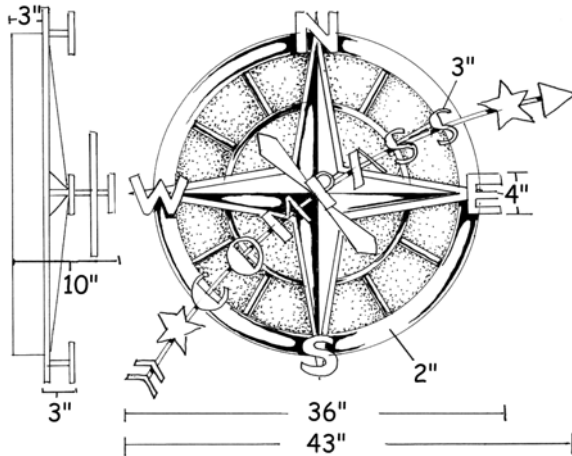

DIMENSIONS :

Catalog Number	Width	Height	Projection	Weight
BWL-WS-43/36/10-2/CF/32-COM	43"	36"	10"	20 Lbs

LIGHT SOURCE :

Catalog Number	Type
BWL-WS-43/36/10-2/CF/32-COM	Compact Fluorescent 2 x 32W PL-T

ADDITIONALS NOTES :

Also comes in incandescent.

Available in all finishes and materials (see page F).

Available with your crest or logo.

Text can be changed.

Dimensions, finishes and lamping as listed.

For others, fill your request list below:

Width	
Height	
Projection	
Materials	
Finishes	
Light Source	

Fax or email to factory for quotation

Le Lampiste 4791 Chemin de la Savane, St-Hubert, Québec, Canada, J3Y 9G1
Tel : 1-450-462-1137 / 1-800-919-1136 Fax : 1-450-462-1150 @mail : lampiste@qc.aira.com
©2001 Le Lampiste de Beloeil Inc.