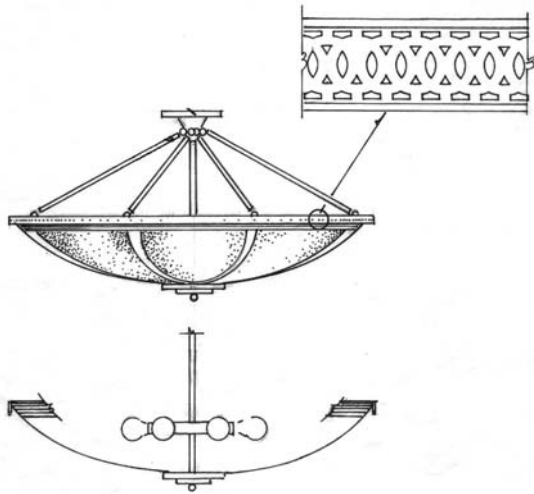

LIGHT SOURCE :

Catalog Number	Type
BWL-S-42/21/42-12/INC/100-MESS	Incandescent Bulb 12 x 100W A-19
BWL-S-32/16/32-8/INC/100-MESS	Incandescent Bulb 8 x 100W A-19