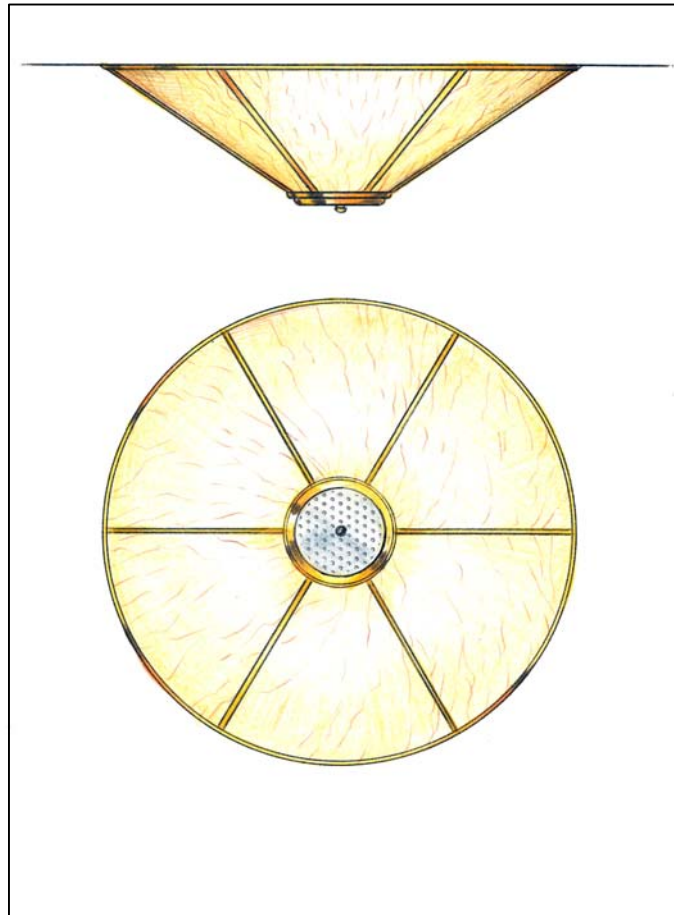

Salt

Dimensions :

Catalog Number	Diameter	Height	Projection	Weight
BWL-DC-32/10/32-6/INC/60-SAL	32"	10"	-	18 Lbs

Technical Specifications :

Name	Light Source	Material	Finishes	Listing & Mounting
Salt	Incandescent 6 x 60W A-19	Solid Brass, Steel, Parchemin.	Satin Brass, Satin Steel and Bladder Parchment. Also available with Kinwashi White Paper, Linen Paper or in Virgin Velour™ Acrylic. Available in all finishes (see page F)	To J-Box ETL-UL-CSA

Le Lampiste 4791 Chemin de la Savane, St-Hubert, Québec, Canada, J3Y 9G1
Tel : 1-450-462-1137 / 1-800-919-1136 Fax : 1-450-462-1150 @mail : lampiste@qc.aira.com
© 2001 Le Lampiste de Beloeil Inc.