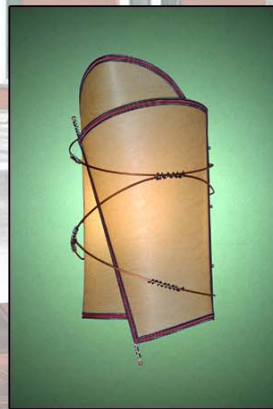

Le Lampiste

Here come the big Ones

All sizes

Paux Alabaster

Custom Lighting

Restoration

Le Lampiste

Le Lampiste 4791 Chemin de la Savane, St-Hubert, Québec, Canada, J3Y 9G1

Our in house facilities include:

- ▶ Metal spinning department with over 3500 spinning molds from 1 inch to 6 feet in diameter.
- ▶ Finishing facilities where proud artisans do the finest hand rubbed patinas on all noble materials, glass etching and painting, velours and faux alabaster on glass and acrylic.
- ▶ Glass and acrylic forming, bending and molding up to 8 feet in diameter.