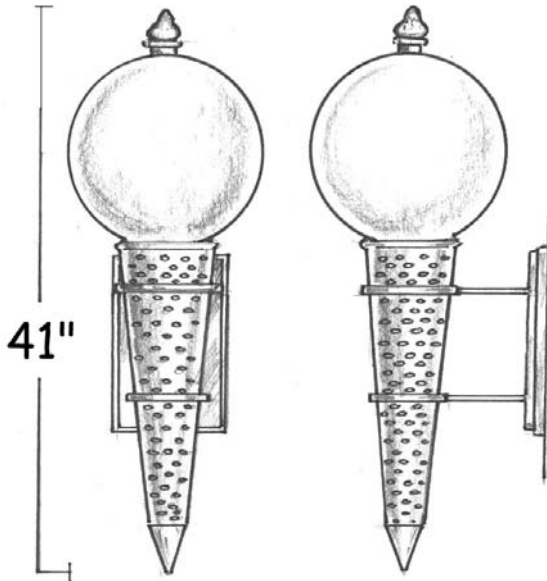

DIMENSIONS :

Catalog Number	Width	Height	Projection	Weight
CYL-WS-8/41/10-1/INC/100-COM	8"	41"	10"	6 Lbs