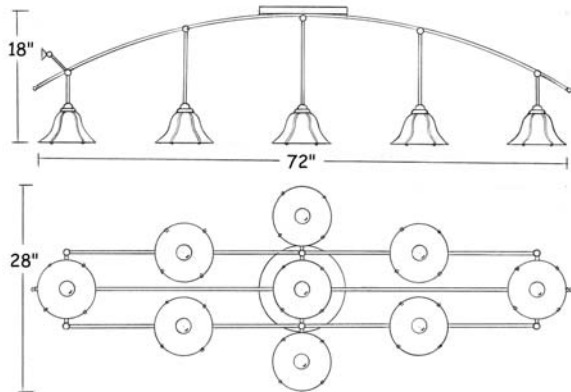

DIMENSIONS :

Catalog Number	Width	Height	Projection	Weight
CYL-S-72/18/28-9/INC/60-YAS	72"	18"	28"	25 Lbs

LIGHT SOURCE :

Catalog Number	Type
CYL-S-72/18/28-9/INC/60-YAS	Incandescent 9 x 60W A-19