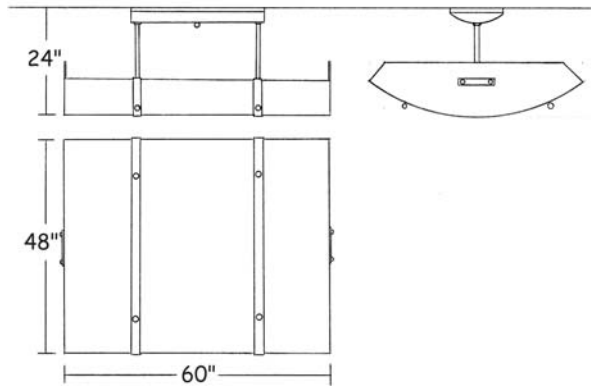

DIMENSIONS :

Catalog Number	Width	Height	Depth	Weight
BWL-S-60/24/48-6/CF/32-SAN	60"	24"	48"	35 Lbs