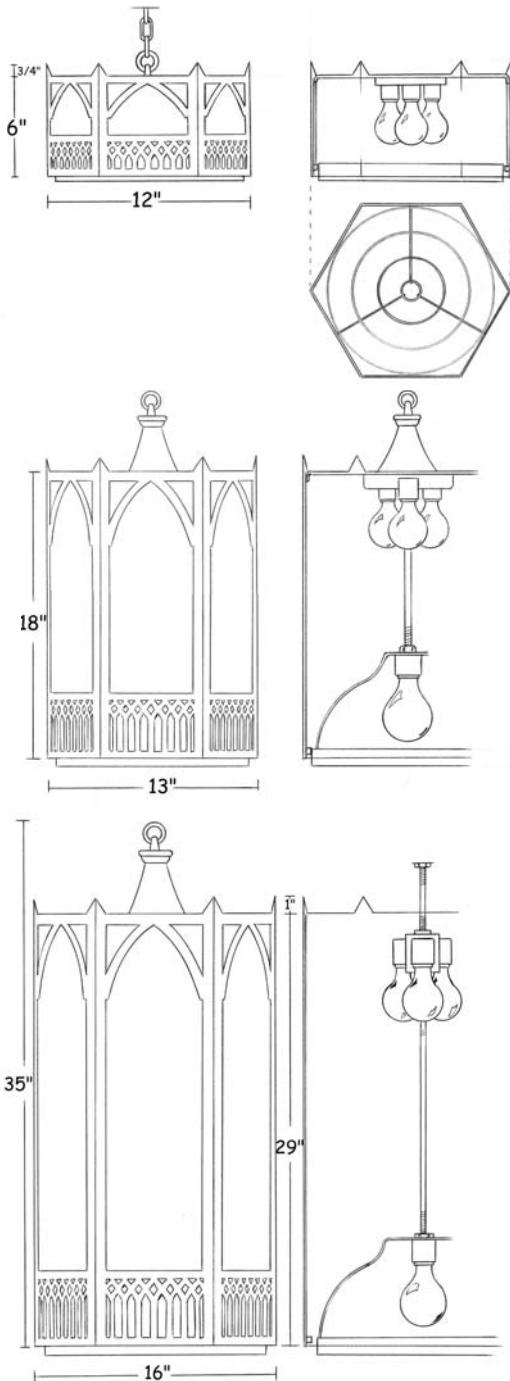

Le Lampiste

DIMENSIONS :

Catalog Number	Diameter	Height	Projection	Weight
CYL-S-12/7/12-3/INC/100-THE	12"	6³/₄"	-	6 Lbs
CYL-S-13/18/13-4/INC/100-THE	13"	18"	-	15 Lbs
CYL-S-16/35/16-4/INC/100-THE	16"	35"	-	35 Lbs

LIGHT SOURCE :

Catalog Number	Type
CYL-S-12/7/12-3/INC/100-THE	Incandescent 3x100W A-19
CYL-S-13/18/13-4/INC/100-THE	Incandescent 3x100W A-19 + 1x300W PS-35
CYL-S-16/35/16-4/INC/100-THE	Incandescent 3x100W A-19 + 1x300W PS-35

ADDITIONALS NOTES :

Available up to 30" diameter.

Available in all finishes and material (see page F).

Available in Compact Fluorescent.

Dimensions, finishes and lamping as listed.
For others, fill your request list below:

Diameter	
Height	
Materials	
Finishes	
Light Source	

Fax or email to factory for quotation

Le Lampiste 4791 Chemin de la Savane, St-Hubert, Québec, Canada, J3Y 9G1
Tel : 1-450-462-1137 / 1-800-919-1136 Fax : 1-450-462-1150 @mail : lampiste@qc.aira.com
©2001 Le Lampiste de Beloeil Inc.