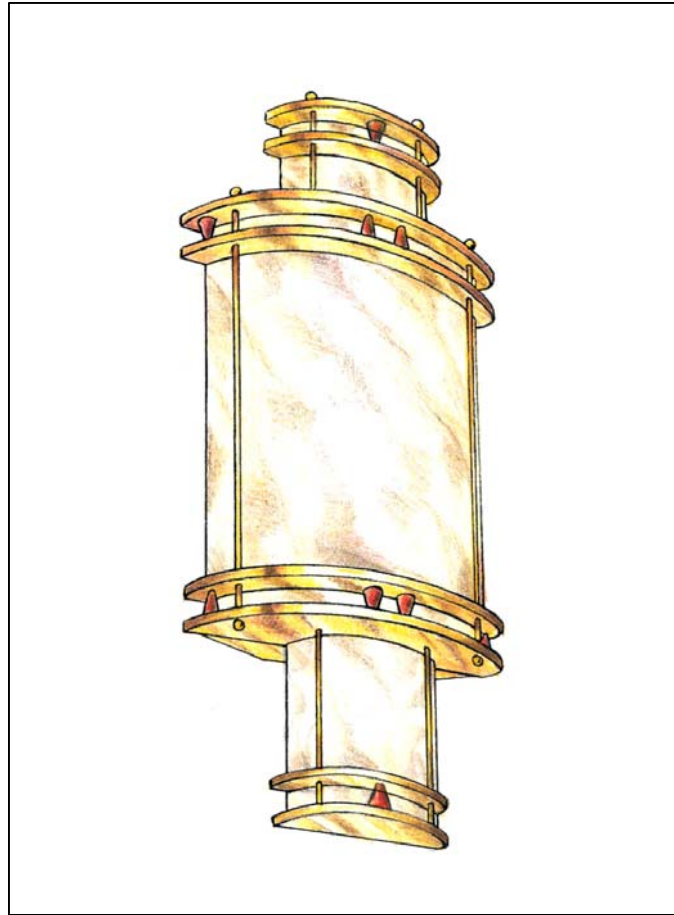

Hyatt WS

Dimensions :

Catalog Number	Width	Height	Projection	Weight
CYL-WS-18/36/6-6/INC/60-HYA	18"	36"	6"	20 Lbs
CYL-WS-24/48/8-8/INC/75-HYA	24"	48"	8"	25 Lbs

Technical Specifications :

Name	Light Source	Material	Finishes	Listing & Mounting
Hyatt WS	Incandescent Bulb 6 x 60W A-19 8 x 75W A-19	Solid Brass and Acrylic	Satin Brass, Satin Copper and Faux Alabaster Acrylic Available in all finishes (see page F)	To J-Box and wall structure ETL-UL-CSA

Le Lampiste 4791 Chemin de la Savane, St-Hubert, Québec, Canada, J3Y 9G1
Tel : 1-450-462-1137 / 1-800-919-1136 Fax : 1-450-462-1150 @mail : lampiste@qc.aira.com
© 2001 Le Lampiste de Beloeil Inc.