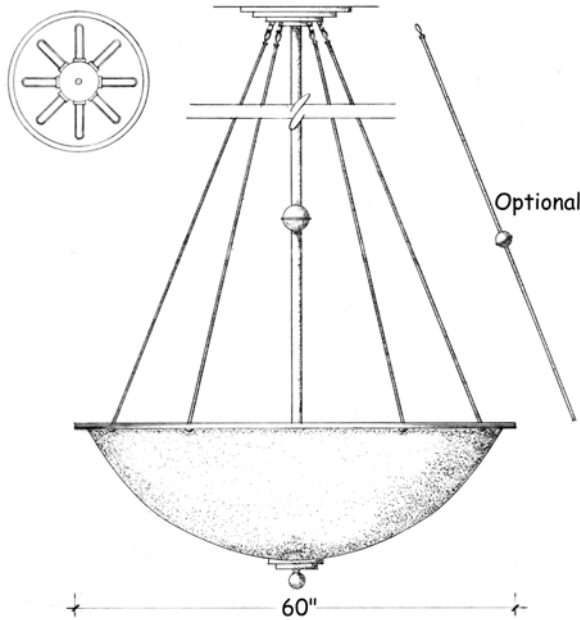

Le Lampiste

DIMENSIONS :

Catalog Number	Diameter	Height	Projection	Weight
BWL-S-36/48/36-6/INC/100-MYR	36"	48"	-	18 Lbs
BWL-S-60/54/60-8/INC/100-MYR	60"	54"	-	25 Lbs

LIGHT SOURCE :

Catalog Number	Type
BWL-S-36/48/36-6/INC/100-MYR	Incandescent 6 x 100W A-19
BWL-S-60/54/60-8/INC/100-MYR	Incandescent 8 x 100W A-19

ADDITIONALS NOTES :

Available up to 96" diameter.

Also comes in compact fluorescent.

Available in all finishes and material (see page F)

Dimensions, finishes and lamping as listed.
For others, fill your request list below:

Diameter	
Height	
Materials	
Finishes	
Light Source	

Fax or email to factory for quotation

Le Lampiste 4791 Chemin de la Savane, St-Hubert, Québec, Canada, J3Y 9G1
Tel : 1-450-462-1137 / 1-800-919-1136 Fax : 1-450-462-1150 @mail : lampiste@qc.aira.com
©2001 Le Lampiste de Beloeil Inc.