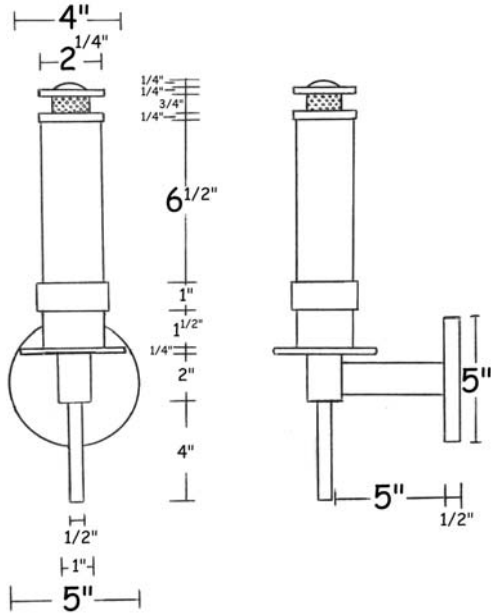

Le Lampiste

DIMENSIONS :

Catalog Number	Width	Height	Projection	Weight
CYL-WS-4/17/8-1/INC/60-TAN	4"	17"	8"	10 Lbs

LIGHT SOURCE :

Catalog Number	Type
CYL-WS-4/17/8-1/INC/60-TAN	Incandescent Bulb 1 x 60W A-19