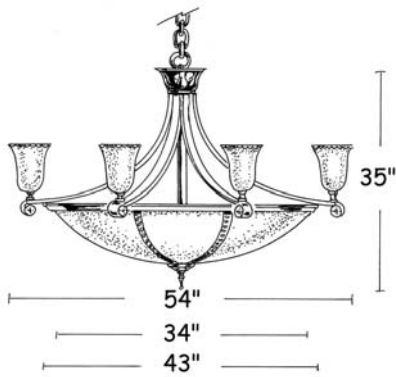

Le Lampiste

DIMENSIONS :

Catalog Number	Diameter	Height	Projection	Weight
BWL-S-60/37/60-8/INC/100-ANG	60"	37"	-	60 Lbs
BWL-S-54/35/54-8/INC/100-ANG	54"	35"	-	60 Lbs
BWL-S-54/32/54-8/INC/100-ANG	54"	32"	-	60 Lbs
BWL-S-54/38/54-8/INC/100-ANG	54"	38"	-	60 Lbs

LIGHT SOURCE :

Catalog Number	Type
BWL-S-60/37/60-8/INC/100-ANG	Incandescent 8 x 100W A-19
BWL-S-54/35/54-8/INC/100-ANG	Incandescent 8 x 100W A-19
BWL-S-54/32/54-8/INC/100-ANG	Incandescent 8 x 100W A-19
BWL-S-54/38/54-8/INC/100-ANG	Incandescent 8 x 100W A-19

ADDITIONALS NOTES :

Also comes in compact fluorescent 32w - 42w - 70w , in metal halide 100w - 150w.

Available up to 120" diameter.

Available in all finishes and materials (see page F)

Dimensions, finishes and lamping as listed.
For others, fill your request list below:

Diameter	
Height	
Materials	
Finishes	
Light Source	

Fax or email to factory for quotation

Le Lampiste 4791 Chemin de la Savane, St-Hubert, Québec, Canada, J3Y 9G1
Tel : 1-450-462-1137 / 1-800-919-1136 Fax : 1-450-462-1150 @mail : lampiste@qc.aira.com
©2001 Le Lampiste de Beloeil Inc.