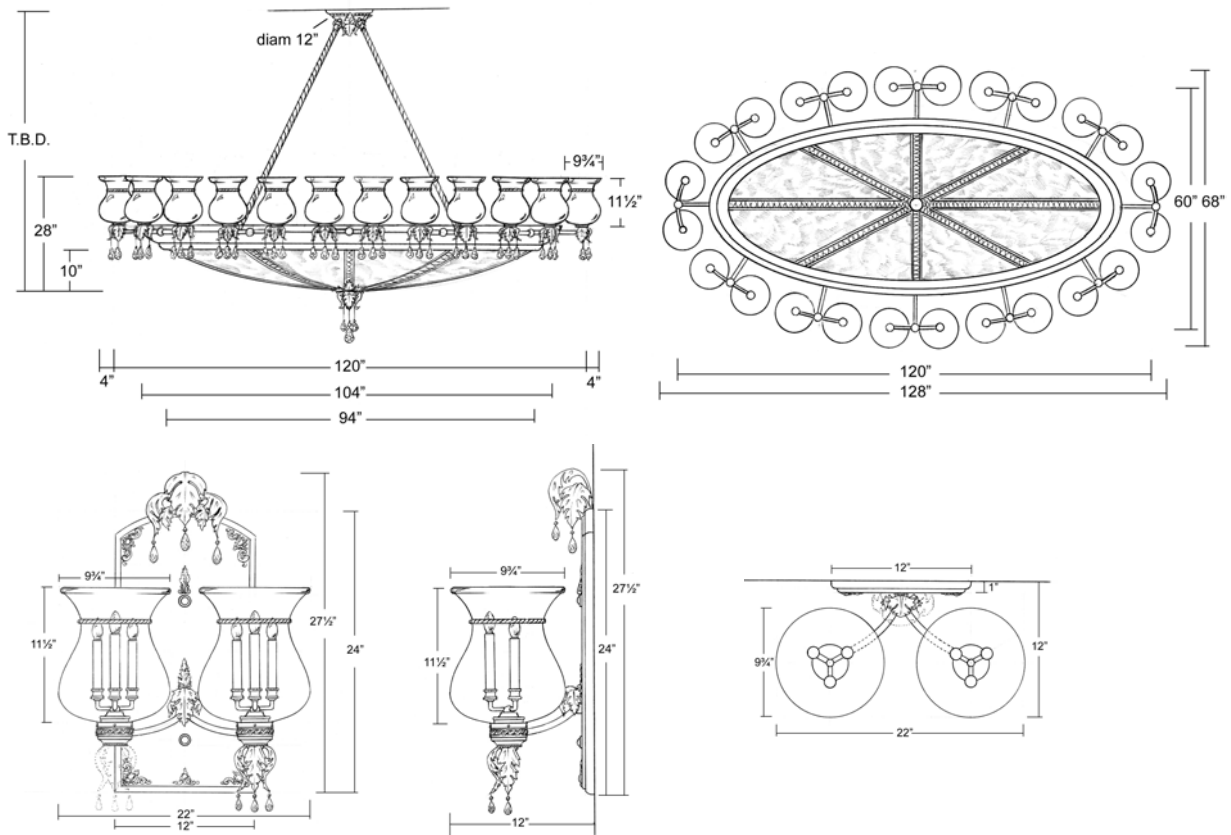

◆ Our Revised Drawings :