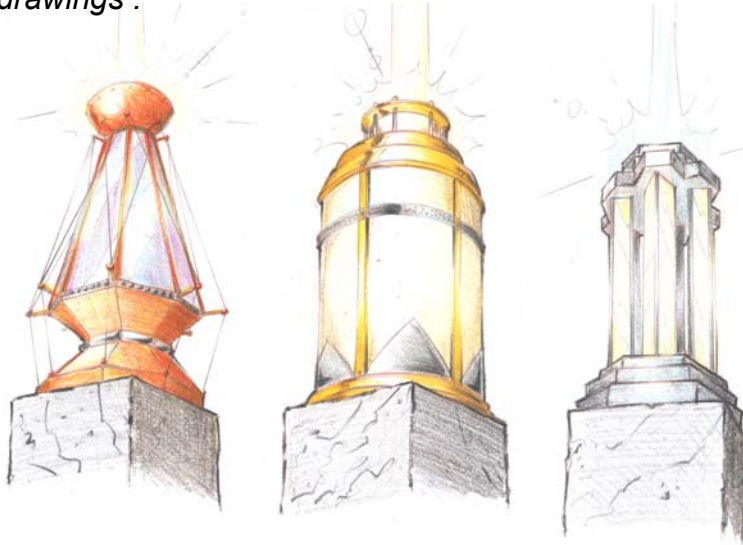

We can provide design services

◆ *First proposed drawings :*