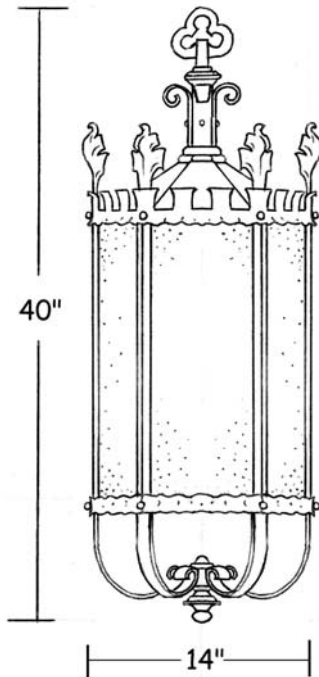

DIMENSIONS :

Catalog Number	Diameter	Height	Projection	Weight
CYL-S-14/40/14-2/INC/100-FOR	14"	40"	-	25 Lbs

LIGHT SOURCE :

Catalog Number	Type
CYL-S-14/40/14-2/INC/100-FOR	Incandescent 2 x 100W A-19

ADDITIONALS NOTES :

Also comes in compact fluorescent.
Available in all finishes and material (see page F)
Dimensions, finishes and lamping as listed.
For others, fill your request list below:

Diameter	
Height	
Materials	
Finishes	
Light Source	

Fax or email to factory for quotation

Le Lampiste 4791 Chemin de la Savane, St-Hubert, Québec, Canada, J3Y 9G1
Tel : 1-450-462-1137 / 1-800-919-1136 Fax : 1-450-462-1150 @mail : lampiste@qc.aira.com
©2001 Le Lampiste de Beloeil Inc.