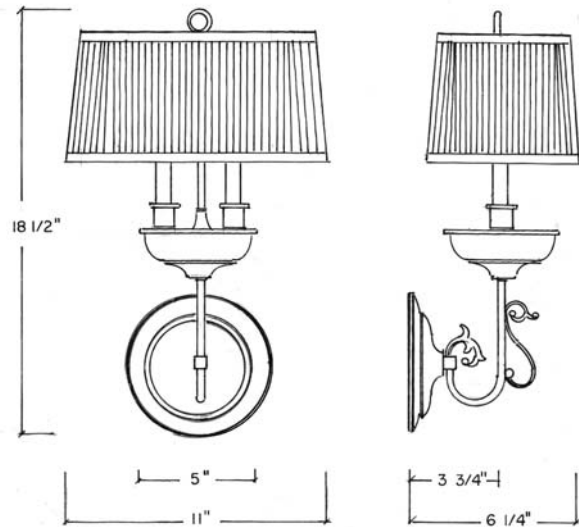

LIGHT SOURCE :

Catalog Number	Type
CYL-WS-11/19/7-2/INC/40-MIR	Incandescent 2 x 40W CC

ADDITIONALS NOTES :

Available up to 36" width.

Available in all finishes and materials (see page F)

Also available with Parchment Paper or Linen.

Dimensions, finishes and lamping as listed.

For others, fill your request list below:

Width	
Height	
Projection	
Materials	
Finishes	
Light Source	

Fax or email to factory for quotation

Le Lampiste 4791 Chemin de la Savane, St-Hubert, Québec, Canada, J3Y 9G1
Tel : 1-450-462-1137 / 1-800-919-1136 Fax : 1-450-462-1150 @mail : lampiste@qc.aira.com
©2001 Le Lampiste de Beloeil Inc.