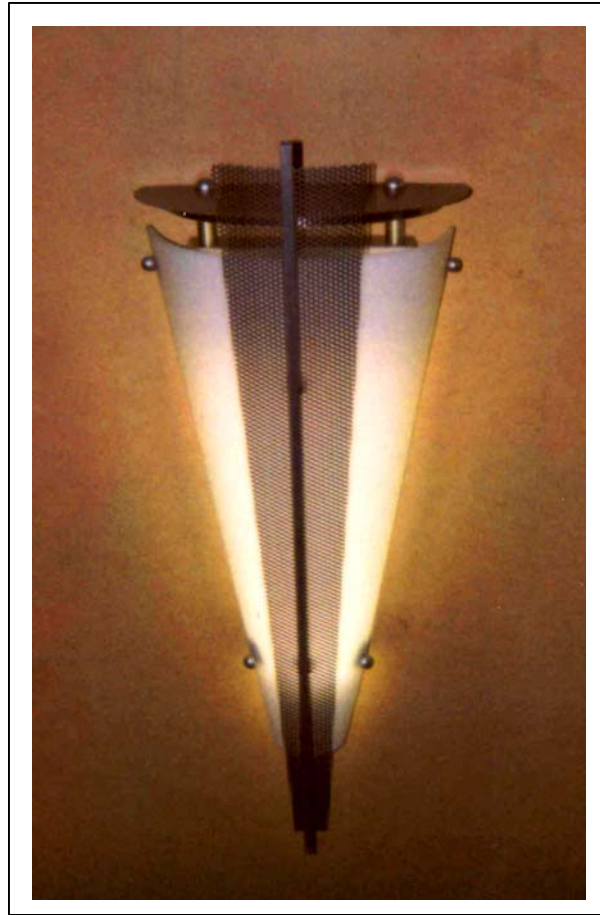

Résille

Dimensions :

Catalog Number	Width	Height	Projection	Weight
CYL-WS-12/30/8-1/CF/36-RÉS	12"	30"	8"	18 Lbs

Technical Specifications :

Name	Light Source	Material	Finishes	Listing & Mounting
Résille	Compact Fluorescent 1x36W PL-L	Aluminium, Stainless Steel, and Acrylic	Shown in Stainless Steel and Virgin Velour™ Acrylic. Available in all finishes (see page F)	To J-Box ETL-UL- CSA

Le Lampiste 4791 Chemin de la Savane, St-Hubert, Québec, Canada, J3Y 9G1
Tel : 1-450-462-1137 / 1-800-919-1136 Fax : 1-450-462-1150 @mail : lampiste@qc.aira.com
© 2001 Le Lampiste de Beloeil Inc.