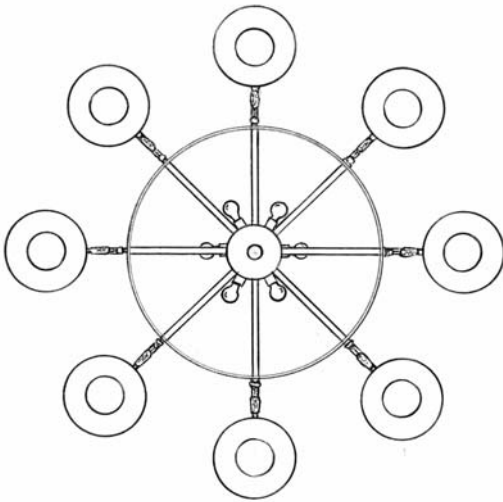

DIMENSIONS :

Catalog Number	Diameter	Height	Projection	Weight
BWL-S-2/36/72-14/INC/75-WOL	72"	36"	-	65 Lbs

LIGHT SOURCE :

Catalog Number	Type
BWL-S-2/36/72-14/INC/75-WOL	Incandescent 14 x 60W A-19

ADDITIONALS NOTES :

Available up to 160" diameter.

Also comes in compact fluorescent.

Available in all finishes and material (see page F)

Dimensions, finishes and lamping as listed.

For others, fill your request list below:

Diameter	
Height	
Materials	
Finishes	
Light Source	

Fax or email to factory for quotation

Le Lampiste 4791 Chemin de la Savane, St-Hubert, Québec, Canada, J3Y 9G1
Tel : 1-450-462-1137 / 1-800-919-1136 Fax : 1-450-462-1150 @mail : lampiste@qc.aira.com
©2001 Le Lampiste de Beloeil Inc.