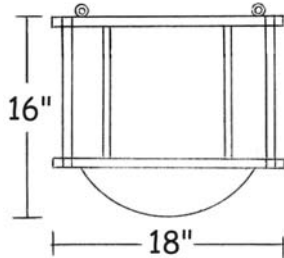

DIMENSIONS :

Catalog Number	Width	Height	Projection	Weight
CYL-S-18/16/18-5/INC/60-RAM	18"	16"	-	15 Lbs
CYL-S-18/28/18-5/INC/60-RAM	18"	28"	-	20 Lbs

LIGHT SOURCE :

Catalog Number	Type
CYL-S-18/16/18-5/INC/60-RAM	Incandescent 4 x 60W A-19 1 x 60W PAR-20
CYL-S-18/28/18-5/INC/60-RAM	Incandescent 4 x 60W A-19 1 x 60W PAR-20

ADDITIONALS NOTES :

Available up to 96" width.

Available in all finishes and material (see page F)

Dimensions, finishes and lamping as listed.
For others, fill your request list below:

Width	
Height	
Materials	
Finishes	
Light Source	

Fax or email to factory for quotation

Le Lampiste 4791 Chemin de la Savane, St-Hubert, Québec, Canada, J3Y 9G1
Tel : 1-450-462-1137 / 1-800-919-1136 Fax : 1-450-462-1150 @mail : lampiste@qc.aira.com

©2001 Le Lampiste de Beloeil Inc.