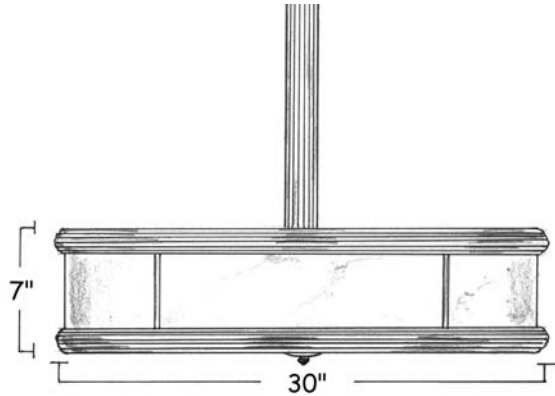

DIMENSIONS :

Catalog Number	Diameter	Height	Projection	Weight
CYL-S-30/7/30-4/CF/36-TAM	30"	7"	-	20 Lbs

LIGHT SOURCE :

Catalog Number	Type
CYL-S-30/7/30-4/CF/36-TAM	Compact Fluorescent 4x36W PL-L

ADDITIONALS NOTES :

Available up to 42" diameter.

Also comes in incandescent.

Available in all finishes and material (see page F)

Dimensions, finishes and lamping as listed.

For others, fill your request list below:

Diameter	
Height	
Materials	
Finishes	
Light Source	

Fax or email to factory for quotation

Le Lampiste 4791 Chemin de la Savane, St-Hubert, Québec, Canada, J3Y 9G1
Tel : 1-450-462-1137 / 1-800-919-1136 Fax : 1-450-462-1150 @mail : lampiste@qc.aira.com
©2001 Le Lampiste de Beloeil Inc.