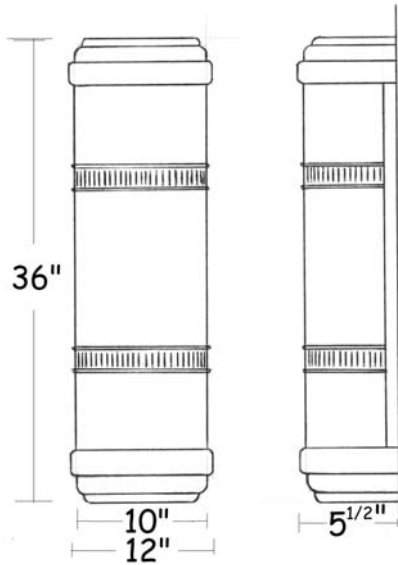

DIMENSIONS :

Catalog Number	Width	Height	Projection	Weight
CYL-WS-12/36/6-1/CF/36-SKI	12"	36"	5 1/2"	15 Lbs

LIGHT SOURCE :

Catalog Number	Type
CYL-WS-12/36/6-1/CF/36-SKI	Compact Fluorescent 36W PL-L

ADDITIONALS NOTES :

These fixtures are also available in 10", 16", 24" or 36" width.

Also comes in incandescent.

Available in all finishes and materials (see page F)

Also available with Parchment Paper, Linen Paper or in Virgin Velour™ Acrylic.

Dimensions, finishes and lamping as listed.
For others, fill your request list below:

Width	
Height	
Projection	
Materials	
Finishes	
Light Source	

Fax or email to factory for quotation