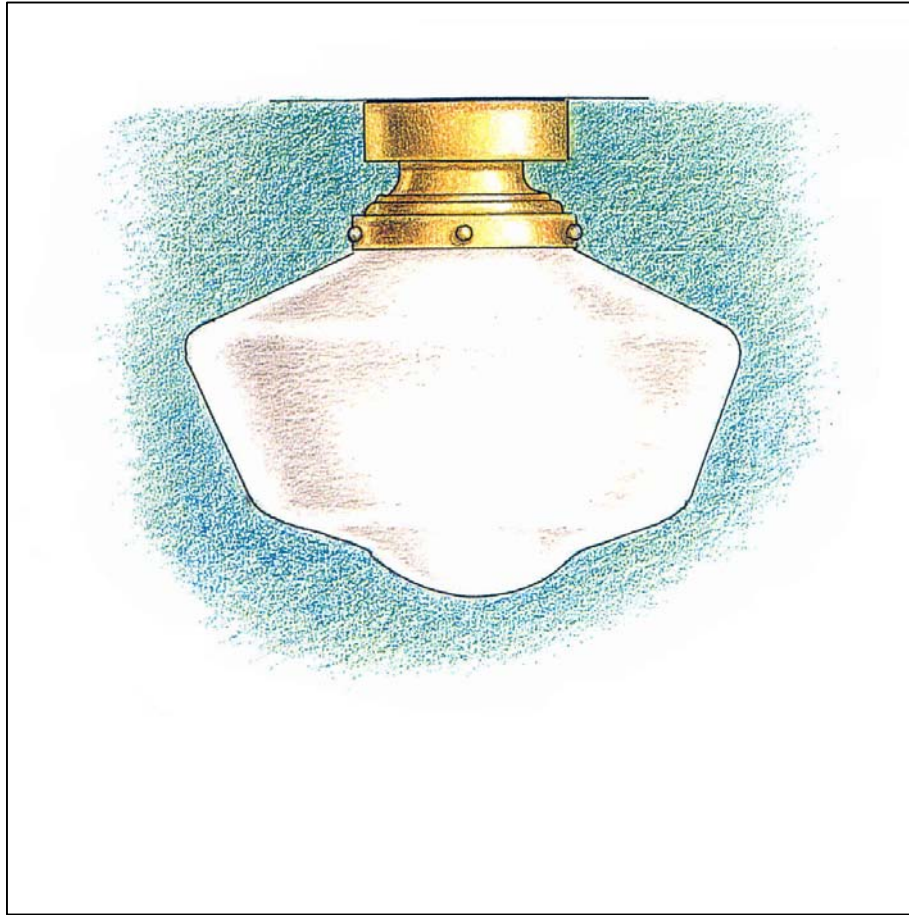

Saugus

Dimensions :

Catalog Number	Diameter	Height	Projection	Weight
CYL-DC-14/11/14-2/CF/26-SAU	14"	11"	-	Est 10 lbs
CYL-S-14/36/14-1/MH/70-SAU	14"	36"	-	Est 11 lbs

Technical Specifications :

Name	Light Source	Material	Finishes	Listing & Mounting
Saugus	Compact Fluorescent 2x26W PL-C Metal Halide 1x70W ED-17	Solid Brass and Glass	Shown in Solid Polished Brass and Blown White Glass. Available in all finishes (see page F)	To J-Box ETL-UL-CSA

Le Lampiste 4791 Chemin de la Savane, St-Hubert, Québec, Canada, J3Y 9G1
Tel : 1-450-462-1137 / 1-800-919-1136 Fax : 1-450-462-1150 @mail : lampiste@qc.aira.com
© 2001 Le Lampiste de Beloeil Inc.