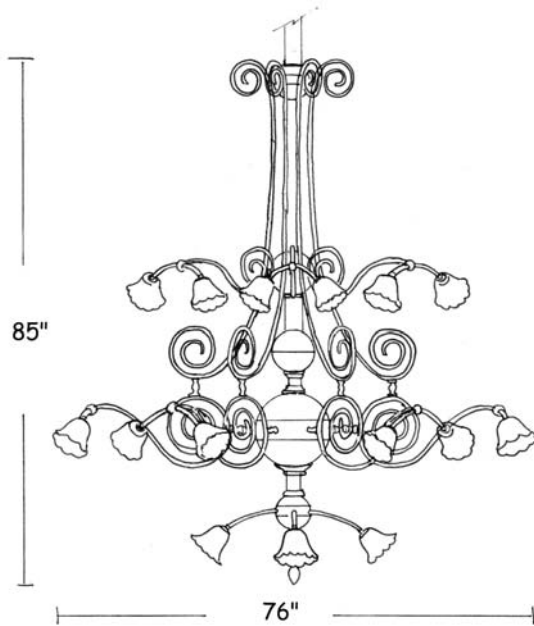

DIMENSIONS :

Catalog Number	Diameter	Height	Projection	Weight
CYL-S-76/85/76-28/INC/100-FLO	76"	85"	-	225 Lbs
CYL-S-55/51/55-16/INC/100-FLO	55"	51"	-	100 Lbs

LIGHT SOURCE :

Catalog Number	Type
CYL-S-76/85/76-28/INC/100-FLO	Incandescent 30 x 100w A-19
CYL-S-55/51/55-16/INC/100-FLO	Incandescent 18 x 100w A-19