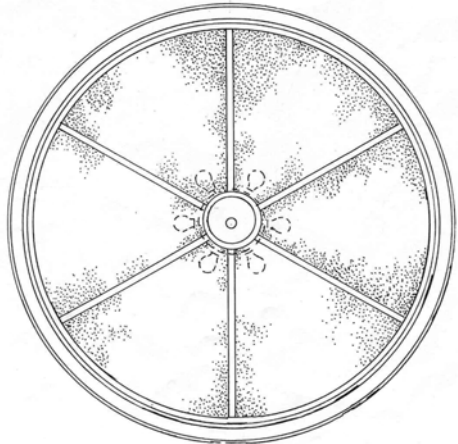

Le Lampiste

DIMENSIONS :

Catalog Number	Width	Height	Projection	Weight
BWL-DC-42/13/42-8/INC/100-MAT	42"	13"	-	25 Lbs
BWL-DC-42/15/42-8/INC/100-MAT	42 "	15"	-	26 Lbs

LIGHT SOURCE :

Catalog Number	Type
BWL-DC-42/13/42-8/INC/100-MAT	Incandescent Bulbs 8 x 100W A-19
BWL-DC-42/15/42-8/INC/100-MAT	Incandescent Bulbs 8 x 100W A-19

ADDITIONALS NOTES :

These fixtures are also available in 18" to 42" diameter.

Also comes in compact fluorescent 32w - 42w - 70w.

Available in all finishes and materials (see page F).

Dimensions, finishes and lamping as listed.

For others, fill your request list below:

Diameter	
Height	
Materials	
Finishes	
Light Source	

Fax or email to factory for quotation

Le Lampiste 4791 Chemin de la Savane, St-Hubert, Québec, Canada, J3Y 9G1
Tel : 1-450-462-1137 / 1-800-919-1136 Fax : 1-450-462-1150 @mail : lampiste@qc.aira.com
©2001 Le Lampiste de Beloeil Inc.