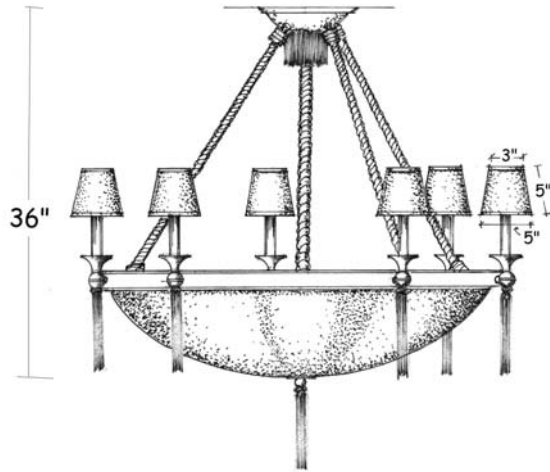

Le Lampiste

DIMENSIONS :

Catalog Number	Diameter	Height	Projection	Weight
BWL-S-45/36/45-12/INC/140-ROX	45"	36"	-	45 Lbs
BWL-S-42/42/42-16/INC/140-ROX	42"	42"		45 Lbs

LIGHT SOURCE :

Catalog Number	Type
BWL-S-45/36/45-12/INC/140-ROX	Incandescent 6 x 100W A-19 + 6 x 40W B-10½
BWL-S-42/42/42-16/INC/140-ROX	Incandescent 8 x 100W A-19 + 8 x 40W B-10½

ADDITIONALS NOTES :

Available up to 12' diameter.

Available in all finishes and material (see page F)

Also available with Parchment Paper, Linen Paper or in Virgin Velour™ Acrylic.

Dimensions, finishes and lamping as listed.
For others, fill your request list below:

Diameter	
Height	
Materials	
Finishes	
Light Source	

Fax or email to factory for quotation

Le Lampiste 4791 Chemin de la Savane, St-Hubert, Québec, Canada, J3Y 9G1
Tel : 1-450-462-1137 / 1-800-919-1136 Fax : 1-450-462-1150 @mail : lampiste@qc.aira.com
©2001 Le Lampiste de Beloeil Inc.