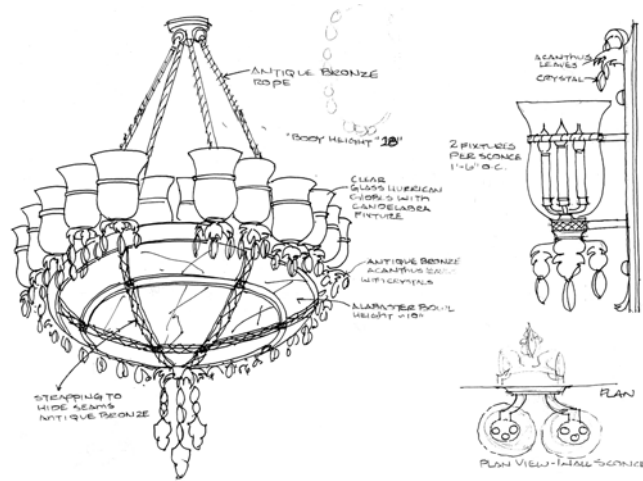

Where your ideas and our know how come together

◆ The Designer's Sketch :