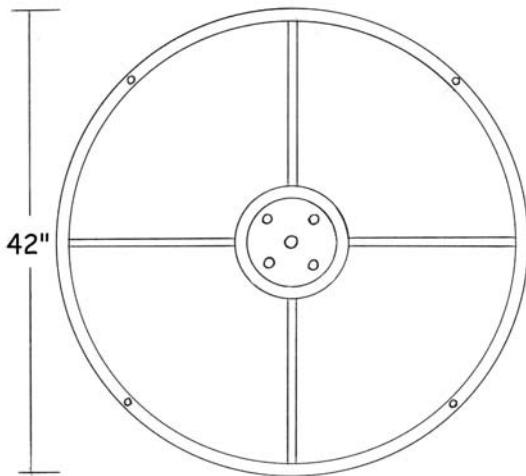

DIMENSIONS :

Catalog Number	Diameter	Height	Projection	Weight
BWL-S-42/40/42-8/INC/100-ALI	42"	40"	-	35 Lbs

LIGHT SOURCE :

Catalog Number	Type
BWL-S-42/40/42-8/INC/100-ALI	Incandescent 8 x 100W A-19

ADDITIONALS NOTES :

Shown in 42" diameter. Available in 16" to 96" diameter.

Available in all finishes and materials (see page F).

Available in compact fluorescent.

Dimensions, finishes and lamping as listed.

For others, fill your request list below:

Diameter	
Height	
Materials	
Finishes	
Light Source	

Fax or email to factory for quotation

Le Lampiste 4791 Chemin de la Savane, St-Hubert, Québec, Canada, J3Y 9G1
Tel : 1-450-462-1137 / 1-800-919-1136 Fax : 1-450-462-1150 @mail : lampiste@qc.aira.com
©2001 Le Lampiste de Beloeil Inc.