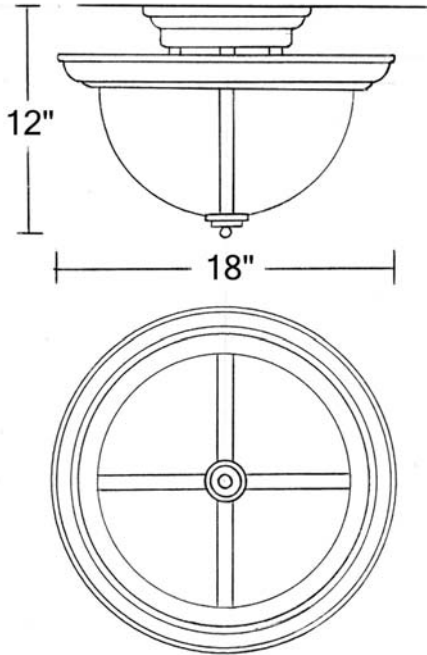

DIMENSIONS :

Catalog Number	Diameter	Height	Projection	Weight
BWL-DC-18/12/18-3/INC/60-FOZ	18"	12"	-	10 Lbs

LIGHT SOURCE :

Catalog Number	Type
BWL-DC-18/12/18-3/INC/60-FOZ	Incandescent 3 x 60W A-19

ADDITIONALS NOTES :

Available up to 42" diameter.

Also comes in compact fluorescent.

Available in all finishes and materials (see page F).

Dimensions, finishes and lamping as listed.

For others, fill your request list below:

Diameter	
Height	
Materials	
Finishes	
Light Source	

Fax or email to factory for quotation

Le Lampiste 4791 Chemin de la Savane, St-Hubert, Québec, Canada, J3Y 9G1
Tel : 1-450-462-1137 / 1-800-919-1136 Fax : 1-450-462-1150 @mail : lampiste@qc.aira.com

©2001 Le Lampiste de Beloeil Inc.