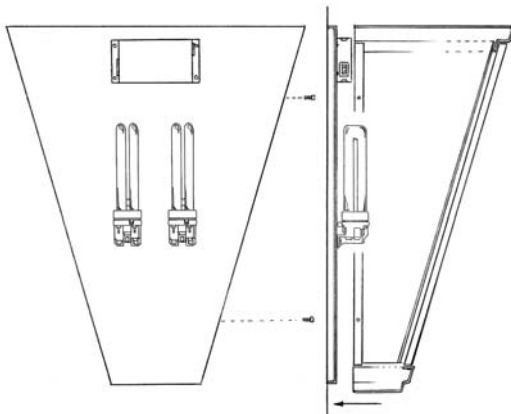

DIMENSIONS :

Catalog Number	Width	Height	Projection	Weight
CYL-WS-18/21/9-2/CF/13-CER	18"	20½"	9"	12 Lbs

LIGHT SOURCE :

Catalog Number	Type
CYL-WS-18/21/9-2/CF/13-CER	Compact Fluorescent 2x13W PL-C

ADDITIONALS NOTES :

Available up to 44" width.

Also comes in incandescent.

Available in all finishes and materials (see page F)

Also available with Parchment Paper, Linen Paper or in Virgin Velour™ Acrylic.

Dimensions, finishes and lamping as listed.
For others, fill your request list below:

Width	
Height	
Projection	
Materials	
Finishes	
Light Source	

Fax or email to factory for quotation

Le Lampiste 4791 Chemin de la Savane, St-Hubert, Québec, Canada, J3Y 9G1
Tel : 1-450-462-1137 / 1-800-919-1136 Fax : 1-450-462-1150 @mail : lampiste@qc.aira.com
©2001 Le Lampiste de Beloeil Inc.