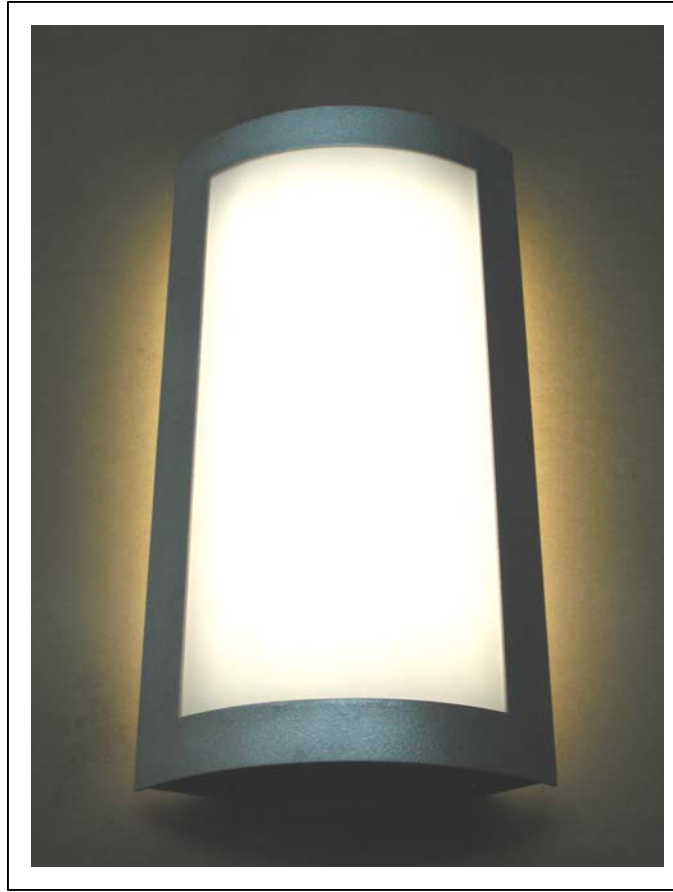

Meastro

Dimensions :

Catalog Number	Width	Height	Projection	Weight
CYL-WS-13/26/4-4/F/18-MEA	12¾"	26"	4"	15 Lbs

Technical Specifications :

Name	Light Source	Material	Finishes	Listing & Mounting
Meastro	Fluorescent Tube 4 x 18W T-8	Aluminium and Acrylic	Natural Iron and Virgin Velour™ Acrylic. Available in all finishes (see page F)	To J-Box ETL-UL-CSA

Le Lampiste 4791 Chemin de la Savane, St-Hubert, Québec, Canada, J3Y 9G1
Tel : 1-450-462-1137 / 1-800-919-1136 Fax : 1-450-462-1150 @mail : lampiste@qc.aira.com
© 2001 Le Lampiste de Beloeil Inc.