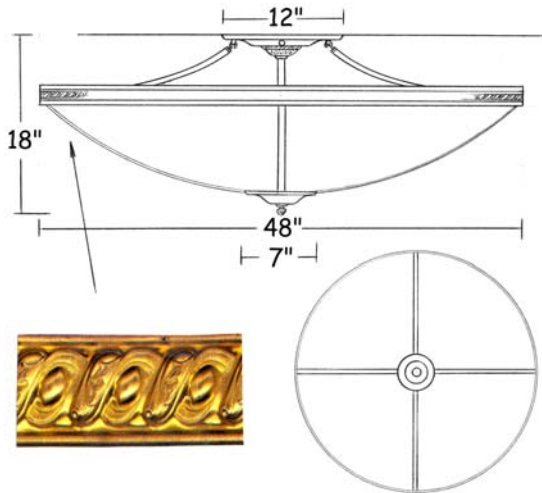

DIMENSIONS :

Catalog Number	Diameter	Height	Projection	Weight
BWL-S-48/18/48-8/INC/150-ROS	48"	18"	-	30 Lbs