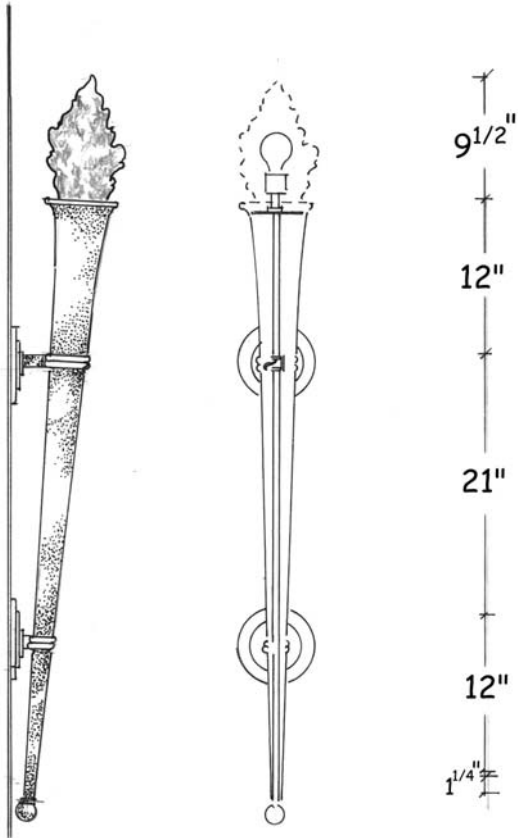

DIMENSIONS :

Catalog Number	Width	Height	Projection	Weight
CYL-WS-6/56/9-1/INC/100-ICE	6 "	55 3/4"	9"	18 Lbs

LIGHT SOURCE :

Catalog Number	Type
CYL-WS-6/56/9-1/INC/100-ICE	Incandescent Bulb 1 x 100W A-19

ADDITIONALS NOTES :

Available in all dimensions.

Available in all finishes and materials (see page F)

Dimensions, finishes and lamping as listed.
For others, fill your request list below:

Width	
Height	
Projection	
Materials	
Finishes	
Light Source	

Fax or email to factory for quotation

Le Lampiste 4791 Chemin de la Savane, St-Hubert, Québec, Canada, J3Y 9G1
Tel : 1-450-462-1137 / 1-800-919-1136 Fax : 1-450-462-1150 @mail : lampiste@qc.aira.com
©2001 Le Lampiste de Beloeil Inc.