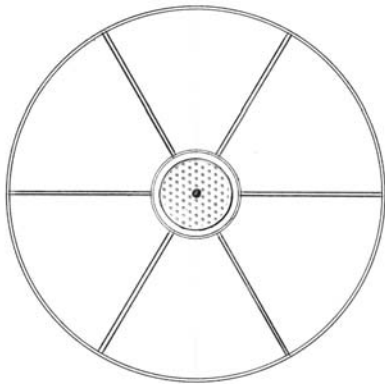

DIMENSIONS :

Catalog Number	Diameter	Height	Projection	Weight
BWL-DC-32/10/32-6/INC/60-SAL	32"	10"	-	18 Lbs

LIGHT SOURCE :

Catalog Number	Type
BWL-DC-32/10/32-6/INC/60-SAL	Incandescent 6 x 60W A-19

ADDITIONALS NOTES :

Available up to 96" diameter.

Available in all finishes and materials (see page F)

Also available with Kinwashi White Paper, Linen Paper or in Virgin Velour™ Acrylic.

Dimensions, finishes and lamping as listed.

For others, fill your request list below:

Diameter	
Height	
Materials	
Finishes	
Light Source	

Fax or email to factory for quotation

Le Lampiste 4791 Chemin de la Savane, St-Hubert, Québec, Canada, J3Y 9G1
Tel : 1-450-462-1137 / 1-800-919-1136 Fax : 1-450-462-1150 @mail : lampiste@qc.aira.com

©2001 Le Lampiste de Beloeil Inc.