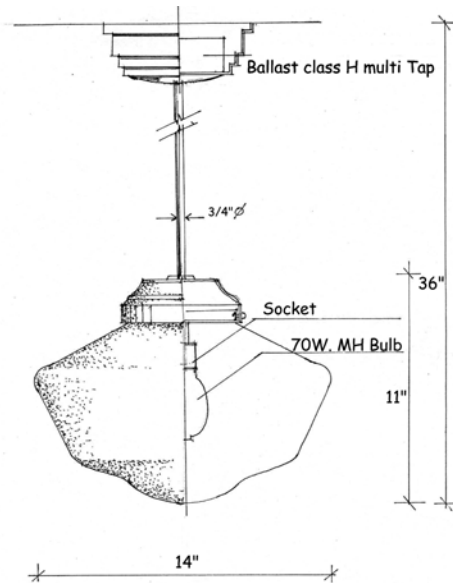

ADDITIONALS NOTES :

These fixtures are also available in 12", 16", 18" diameter.

Also comes in incandescent, in compact fluorescent 32w - 42w - 70w , in metal halide 100w - 150w.

Available in all finishes (see page F)