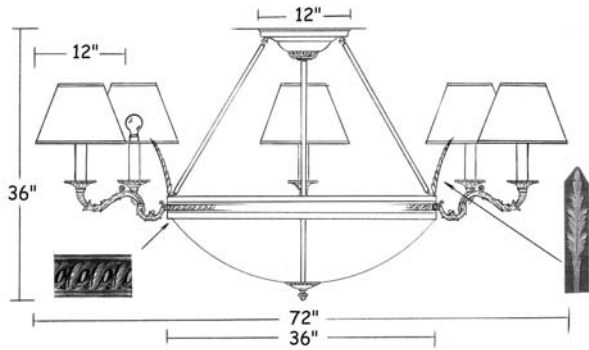

DIMENSIONS :

Catalog Number	Diameter	Height	Projection	Weight
BWL-S-2/36/72-14/INC/75-WOL	72"	36"	-	65 Lbs

LIGHT SOURCE :

Catalog Number	Type
BWL-S-2/36/72-14/INC/75-WOL	Incandescent 14 x 60W A-19

ADDITIONALS NOTES :

Available up to 160" diameter.

Also comes in compact fluorescent.

Available in all finishes and material (see page F)

Dimensions, finishes and lamping as listed.

For others, fill your request list below:

Diameter	
Height	
Materials	
Finishes	
Light Source	

Fax or email to factory for quotation

Le Lampiste 4791 Chemin de la Savane, St-Hubert, Québec, Canada, J3Y 9G1
Tel : 1-450-462-1137 / 1-800-919-1136 Fax : 1-450-462-1150 @mail : lampiste@qc.aira.com
©2001 Le Lampiste de Beloeil Inc.