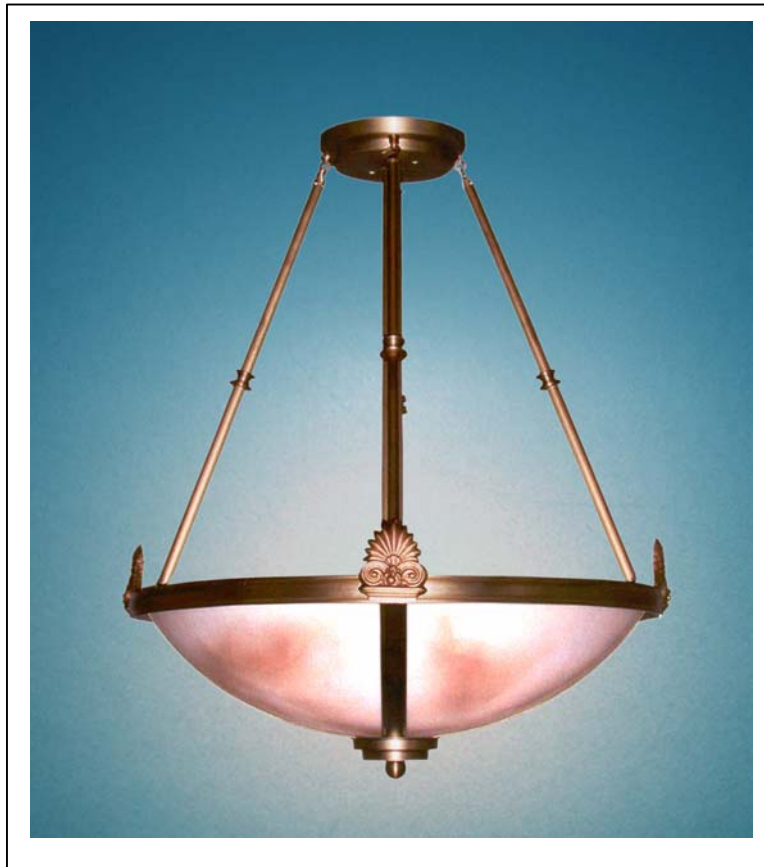

Marquise

Dimensions :

Catalog Number	Diameter	Height	Projection	Weight
BWL-S-24/30/24-6/INC/60-MAR	24"	30"	-	30 Lbs
BWL-S-60/36/60-8/INC/100-MAR	60"	36"	-	70 Lbs

Technical Specifications :

Name	Light Source	Material	Finishes	Listing & Mounting
Marquise	Incandescent A19 (60w, 100w)	Solid Brass and Acrylic	Shown in Solid Antique Brass and Faux Alabaster Acrylic. Available in all finishes (see page F)	To J-Box and Structure ETL-UL-CSA

Le Lampiste 4791 Chemin de la Savane, St-Hubert, Québec, Canada, J3Y 9G1
Tel : 1-450-462-1137 / 1-800-919-1136 Fax : 1-450-462-1150 @mail : lampiste@qc.aira.com
© 2001 Le Lampiste de Beloeil Inc.