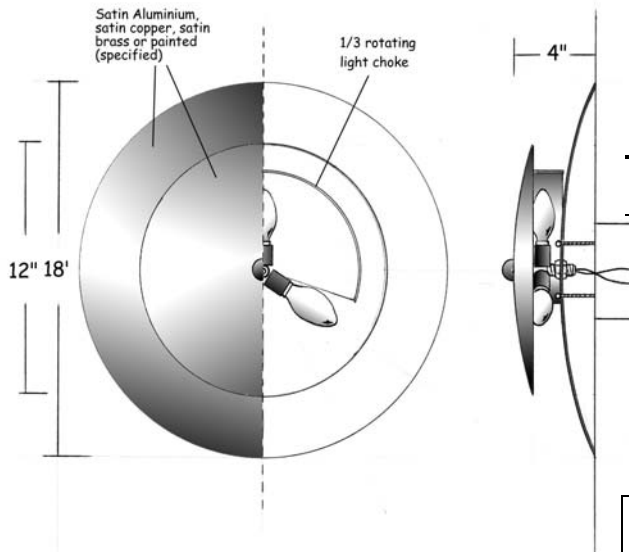

LIGHT SOURCE :

Catalog Number	Type
BWL-WS-18/18/4-3/INC/40-FRE	Incandescent 3 x 40W B-10½

ADDITIONALS NOTES :

Available up to 44" diameter.

Can come with 1/3 light choke optional rotate to create 1/3 light blockage.

Available in all finishes and materials (see page F)

Dimensions, finishes and lamping as listed.
For others, fill your request list below:

Width	
Height	
Projection	
Materials	
Finishes	
Light Source	

Fax or email to factory for quotation

Le Lampiste 4791 Chemin de la Savane, St-Hubert, Québec, Canada, J3Y 9G1
Tel : 1-450-462-1137 / 1-800-919-1136 Fax : 1-450-462-1150 @mail : lampiste@qc.aira.com
©2001 Le Lampiste de Beloeil Inc.