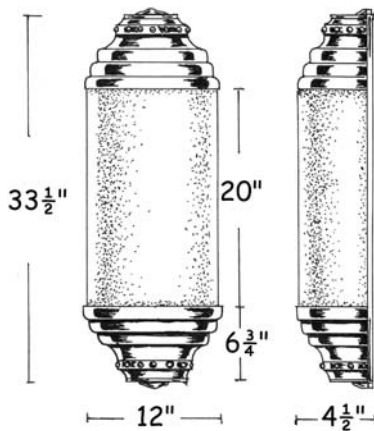

DIMENSIONS :

Catalog Number	Width	Height	Projection	Weight
CYL-WS-24/52/12-6/INC/60W	24"	52"	12"	25 Lbs
CYL-WS-12/34/5-2/INC/60W	12"	34"	4½"	13 Lbs

LIGHT SOURCE :

Catalog Number	Type
CYL-WS-24/52/12-6/INC/60W	Incandescent Bulb 6 x 60W A-19
CYL-WS-12/34/5-2/INC/60W	Incandescent Bulb 2 x 60W A-19