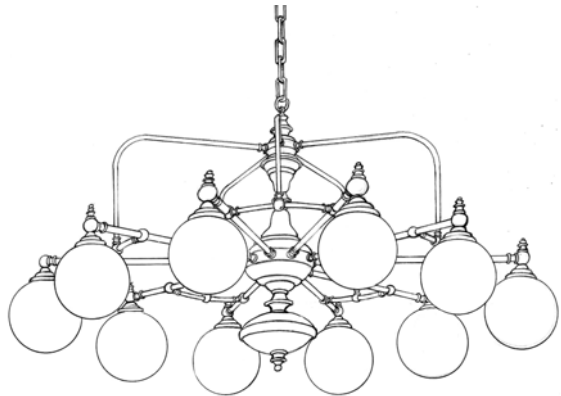

Le Lampiste

DIMENSIONS :

Catalog Number	Diameter	Height	Projection	Weight
CYL-S-60/28/60-10/INC/100-BEL	60 "	28"	-	50 Lbs

LIGHT SOURCE :

Catalog Number	Type
CYL-S-60/28/60-10/INC/100-BEL	Incandescent 10 x 100W A-19

ADDITIONALS NOTES :

Available up to 120" diameter.

Available in all finishes and material (see page F)

Dimensions, finishes and lamping as listed.
For others, fill your request list below:

Diameter	
Height	
Materials	
Finishes	
Light Source	

Fax or email to factory for quotation

Le Lampiste 4791 Chemin de la Savane, St-Hubert, Québec, Canada, J3Y 9G1
Tel : 1-450-462-1137 / 1-800-919-1136 Fax : 1-450-462-1150 @mail : lampiste@qc.aira.com

©2001 Le Lampiste de Beloeil Inc.