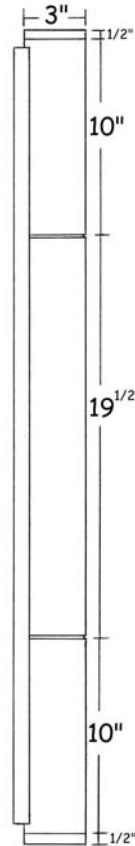

LIGHT SOURCE :

Catalog Number	Type
CYL-WS-3/41/4-1/CF/55-VAD	Compact Fluorescent 1x55W PL-L

ADDITIONALS NOTES :

Available up to 12" width.

Available in all finishes and materials (see page F)

Dimensions, finishes and lamping as listed.
For others, fill your request list below:

Width	
Height	
Projection	
Materials	
Finishes	
Light Source	

Fax or email to factory for quotation

Le Lampiste 4791 Chemin de la Savane, St-Hubert, Québec, Canada, J3Y 9G1
Tel : 1-450-462-1137 / 1-800-919-1136 Fax : 1-450-462-1150 @mail : lampiste@qc.aira.com
©2001 Le Lampiste de Beloeil Inc.