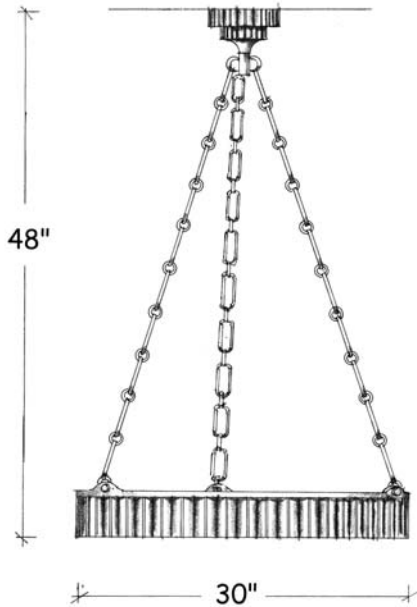

Le Lampiste

DIMENSIONS :

Catalog Number	Diameter	Height	Projection	Weight
CYL-S-30/48/30-3/INC/100-RIM	30"	48"	-	25 Lbs
CYL-S-42/48/42-4/INC/100-RIM	42"	48"	-	30 Lbs

LIGHT SOURCE :

Catalog Number	Type
CYL-S-30/48/30-3/INC/100-RIM	Incandescent 3 x 100W A-19
CYL-S-42/48/42-4/INC/100-RIM	Incandescent 4 x 100W A-19