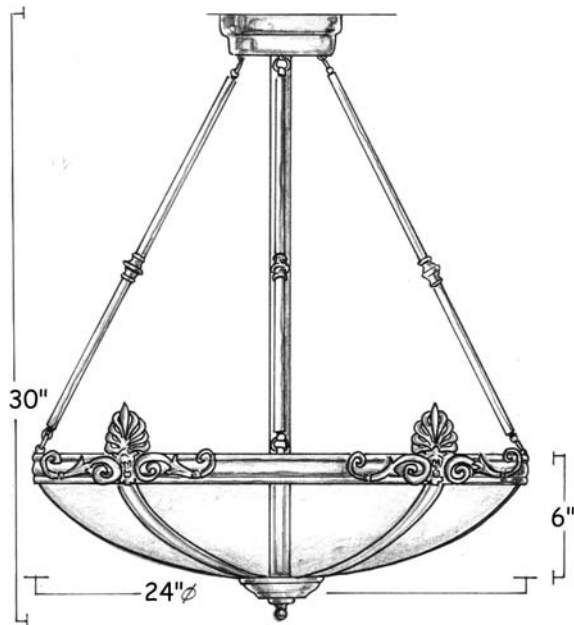

DIMENSIONS :

Catalog Number	Diameter	Height	Projection	Weight
BWL-S-24/30/24-6/INC/60-MAR	24"	30"	-	30 Lbs
BWL-S-60/36/60-8/INC/100-MAR	60"	36"	-	70 Lbs

LIGHT SOURCE :

Catalog Number	Type
BWL-S-24/30/24-6/INC/60-MAR	Incandescent 6 x 60W A-19
BWL-S-60/36/60-8/INC/100-MAR	Incandescent 8 x 100W A-19

ADDITIONALS NOTES :

These fixtures are also available up to 96" diameter.

Also comes in compact fluorescent 32w - 42w - 70w.

Available in all finishes and material (see page F).

Dimensions, finishes and lamping as listed.
For others, fill your request list below:

Diameter	
Height	
Materials	
Finishes	
Light Source	

Fax or email to factory for quotation