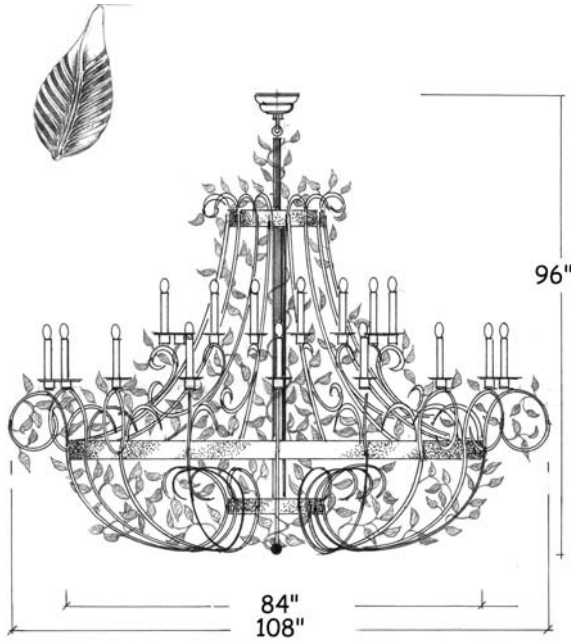

Catalog Number	Diameter	Height	Projection	Weight
BWL-S-42/40/42-8/INC/100-ALI	42"	40"	-	35 Lbs

LIGHT SOURCE :

Catalog Number	Type
BWL-S-42/40/42-8/INC/100-ALI	Incandescent 8 x 100W A-19

ADDITIONALS NOTES :

©2001 Le Lampiste de Beloeil Inc.

Automne

Dimensions :

Catalog Number	Diameter	Height	Projection	Weight
BWL-S-108/96/108-28/INC/25-AUT	108"	96"	-	175 Lbs

Technical Specifications :

Name	Light Source	Material	Finishes	Listing & Mounting
Automne	Incandescent 28 x 25 W B-10½	Steel	Shown in Rust Finish. Available in all finishes (see page F)	To J-Box and structure ETL-UL-CSA

DIMENSIONS :

Catalog Number	Diameter	Height	Projection	Weight
BWL-S-108/96/108-28/INC/25-AUT	108"	96"	-	175 Lbs

LIGHT SOURCE :

Catalog Number	Type
BWL-S-108/96/108-28/INC/25-AUT	Incandescent 28 x 25 W B-10½