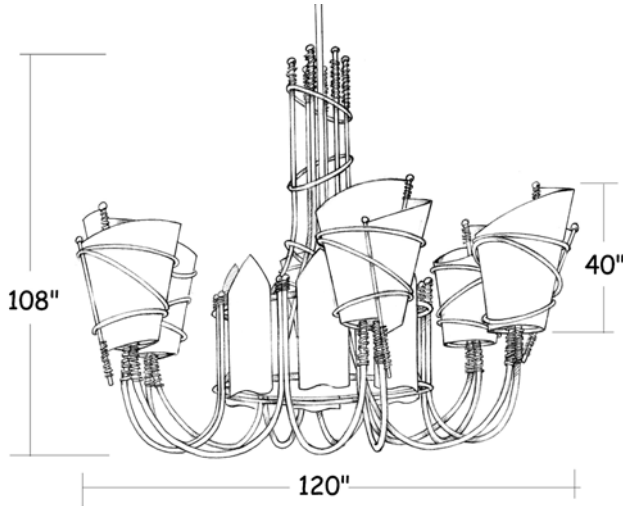

DIMENSIONS :

Catalog Number	Diameter	Height	Projection	Weight
BWL-S-120/108/120-12/CF/32-ATR	120"	108"	-	200 Lbs

LIGHT SOURCE :

Catalog Number	Type
BWL-S-120/108/120-12/CF/32-ATR	Compact Fluorescent 12 x 32W PL-T + Incandescent 6 x 30W R-20

ADDITIONALS NOTES :

Also comes in incandescent.

All sizes available.

Available in all finishes and material (see page F).

Also available with Parchment Paper or Linen Paper.

Dimensions, finishes and lamping as listed.

For others, fill your request list below:

Diameter	
Height	
Materials	
Finishes	
Light Source	

Fax or email to factory for quotation

Le Lampiste 4791 Chemin de la Savane, St-Hubert, Québec, Canada, J3Y 9G1
Tel : 1-450-462-1137 / 1-800-919-1136 Fax : 1-450-462-1150 @mail : lampiste@qc.aira.com

©2001 Le Lampiste de Beloeil Inc.