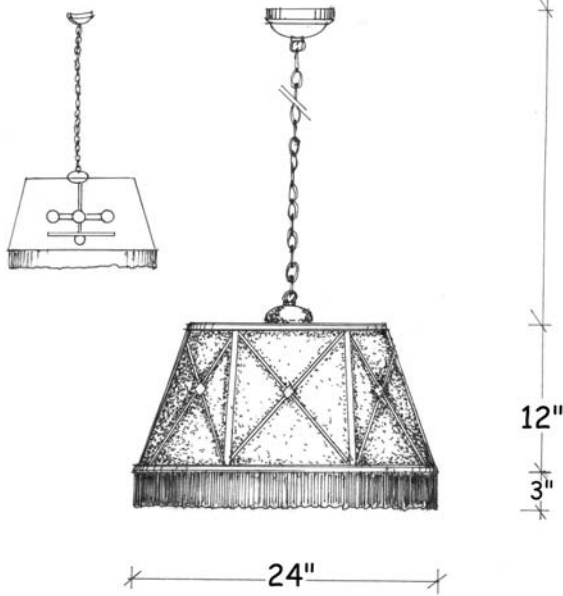

DIMENSIONS :

Catalog Number	Diameter	Height	Projection	Weight
CYL-S-24/15/24-5/INC/60-BAL	24"	15"	-	18 Lbs

LIGHT SOURCE :

Catalog Number	Type
CYL-S-24/15/24-5/INC/60-BAL	Incandescent 4 x 60W A-19 + 1 x 40W G-16½

ADDITIONALS NOTES :

Available up to 96".

Available in all finishes and material (see page F)

Also available with Parchment Paper, Linen.

Dimensions, finishes and lamping as listed.
For others, fill your request list below:

Diameter	
Height	
Materials	
Finishes	
Light Source	

Fax or email to factory for quotation

Le Lampiste 4791 Chemin de la Savane, St-Hubert, Québec, Canada, J3Y 9G1
Tel : 1-450-462-1137 / 1-800-919-1136 Fax : 1-450-462-1150 @mail : lampiste@qc.aira.com
©2001 Le Lampiste de Beloeil Inc.