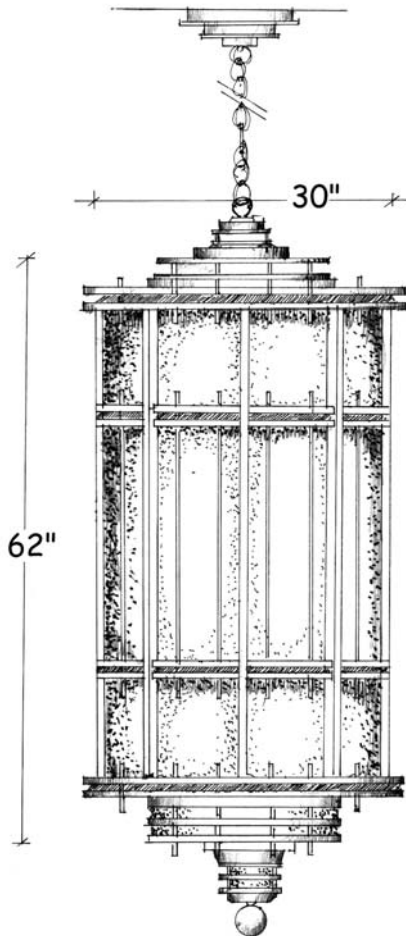

DIMENSIONS :

Catalog Number	Diameter	Height	Projection	Weight
CYL-S-30/62/30-8/INC/100-ANJ	30"	62"	-	70 Lbs

LIGHT SOURCE :

Catalog Number	Type
CYL-S-30/62/30-8/INC/100-ANJ	Incandescent 8 x 100W A-19 Option with Compact Fluorescent 2 x 55W PL-L

ADDITIONALS NOTES :

Also comes in Compact Fluorescent.

Sizes up to 48" diameter.

Available in all finishes and material (see page F).

Also available with Parchment Paper, Linen Paper or in Virgin Velour™ Acrylic.

Dimensions, finishes and lamping as listed.

For others, fill your request list below:

Diameter	
Height	
Materials	
Finishes	
Light Source	

Fax or email to factory for quotation

Le Lampiste 4791 Chemin de la Savane, St-Hubert, Québec, Canada, J3Y 9G1
Tel : 1-450-462-1137 / 1-800-919-1136 Fax : 1-450-462-1150 @mail : lampiste@qc.aira.com
©2001 Le Lampiste de Beloeil Inc.