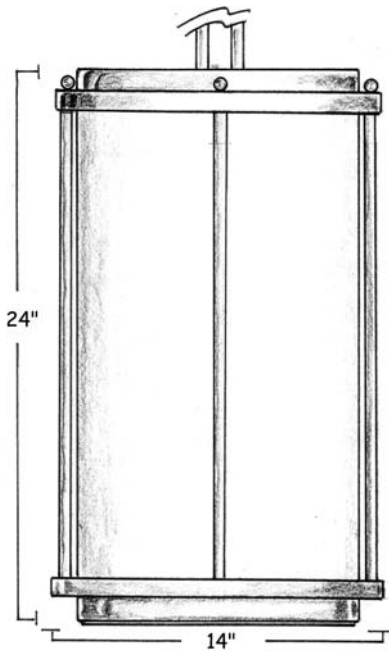

DIMENSIONS :

Catalog Number	Diameter	Height	Projection	Weight
CYL-S-14/24/14-2/CF/42-BAR	14"	48"	-	20 Lbs

LIGHT SOURCE :

Catalog Number	Type
CYL-S-14/24/14-2/CF/42-BAR	Compact Fluorescent 2 x 42w PL-L

ADDITIONALS NOTES :

These fixtures are also available in 10", 16", 24", 36" or 42" diameter.

Also comes in incandescent.

Available in all finishes and material (see page F).

Dimensions, finishes and lamping as listed.

For others, fill your request list below:

Diameter	
Height	
Materials	
Finishes	
Light Source	

Fax or email to factory for quotation