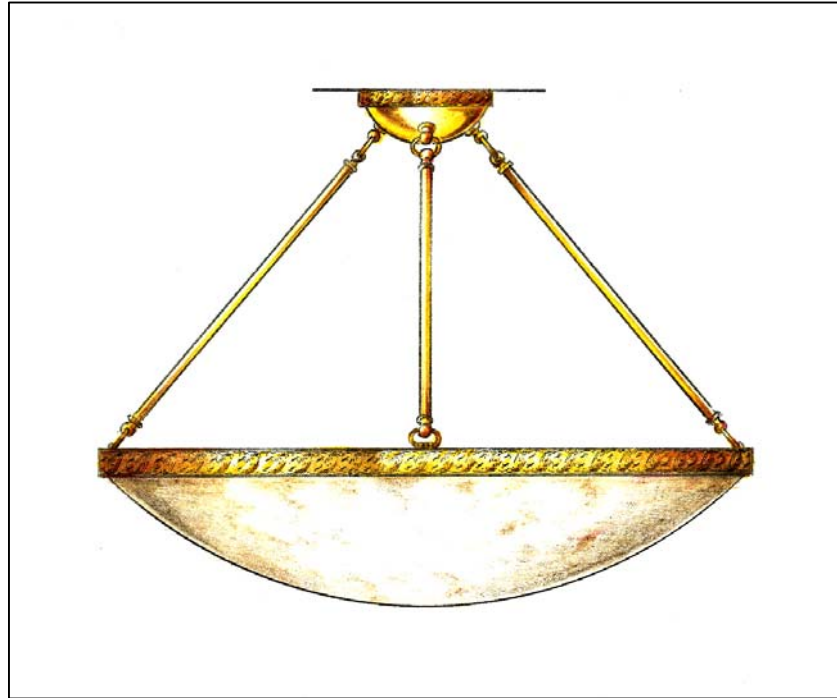

Franceska

Dimensions :

Catalog Number	Diameter	Height	Projection	Weight
BWL-S-36/28/36-6/CF/13-FRA	36"	28"	-	18 Lbs

Technical Specifications :

Name	Light Source	Material	Finishes	Listing & Mounting
Franceska	Compact Fluorescent 6x13W PL-C	Solid Brass and Acrylic	Bronze Antique and Faux Alabaster Acrylic. Available in all finishes (see page F)	To J-Box ETL-UL-CSA

Le Lampiste 4791 Chemin de la Savane, St-Hubert, Québec, Canada, J3Y 9G1
Tel : 1-450-462-1137 / 1-800-919-1136 Fax : 1-450-462-1150 @mail : lampiste@qc.aira.com
© 2001 Le Lampiste de Beloeil Inc.