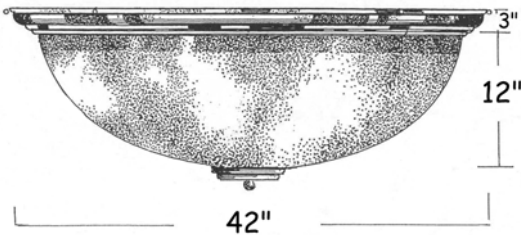

Le Lampiste

DIMENSIONS :

Catalog Number	Width	Height	Projection	Weight
BWL-DC-42/13/42-8/INC/100-MAT	42"	13"	-	25 Lbs
BWL-DC-42/15/42-8/INC/100-MAT	42 "	15"	-	26 Lbs

LIGHT SOURCE :

Catalog Number	Type
BWL-DC-42/13/42-8/INC/100-MAT	Incandescent Bulbs 8 x 100W A-19
BWL-DC-42/15/42-8/INC/100-MAT	Incandescent Bulbs 8 x 100W A-19

ADDITIONALS NOTES :

These fixtures are also available in 18" to 42" diameter.

Also comes in compact fluorescent 32w - 42w - 70w.

Available in all finishes and materials (see page F).

Dimensions, finishes and lamping as listed.

For others, fill your request list below:

Diameter	
Height	
Materials	
Finishes	
Light Source	

Fax or email to factory for quotation

Le Lampiste 4791 Chemin de la Savane, St-Hubert, Québec, Canada, J3Y 9G1
Tel : 1-450-462-1137 / 1-800-919-1136 Fax : 1-450-462-1150 @mail : lampiste@qc.aira.com
©2001 Le Lampiste de Beloeil Inc.