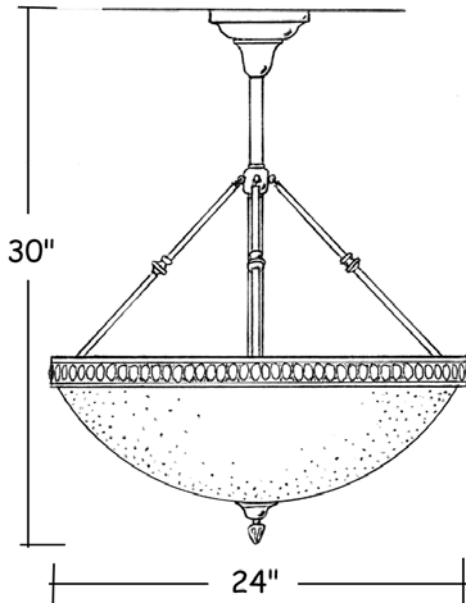

DIMENSIONS :

Catalog Number	Diameter	Height	Projection	Weight
BWL-S-24/30/24-4/CF/26-VER	24"	30"	-	15 Lbs

LIGHT SOURCE :

Catalog Number	Type
BWL-S-24/30/24-4/CF/26-VER	Compact Fluorescent 4x26W PL-C

ADDITIONALS NOTES :

Also comes in incandescent.

Available in all finishes and material (see page F)

Available up to 96"

Dimensions, finishes and lamping as listed.

For others, fill your request list below:

Diameter	
Height	
Materials	
Finishes	
Light Source	

Fax or email to factory for quotation

Le Lampiste 4791 Chemin de la Savane, St-Hubert, Québec, Canada, J3Y 9G1
Tel : 1-450-462-1137 / 1-800-919-1136 Fax : 1-450-462-1150 @mail : lampiste@qc.aira.com
©2001 Le Lampiste de Beloeil Inc.