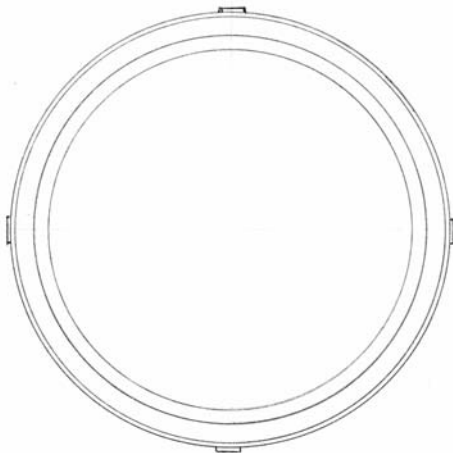

DIMENSIONS :

Catalog Number	Diameter	Height	Projection	Weight
CYL-S-16/13/16-3/INC/40-BAR	16"	13"	-	9 Lbs

LIGHT SOURCE :

Catalog Number	Type
CYL-S-16/13/16-3/INC/40-BAR	Incandescent 3 x 40W G-16½

ADDITIONALS NOTES :

Available up to 46" diameter.

Available in all finishes and material (see page F)

Dimensions, finishes and lamping as listed.
For others, fill your request list below:

Diameter	
Height	
Materials	
Finishes	
Light Source	

Fax or email to factory for quotation

Le Lampiste 4791 Chemin de la Savane, St-Hubert, Québec, Canada, J3Y 9G1
Tel : 1-450-462-1137 / 1-800-919-1136 Fax : 1-450-462-1150 @mail : lampiste@qc.aira.com

©2001 Le Lampiste de Beloeil Inc.