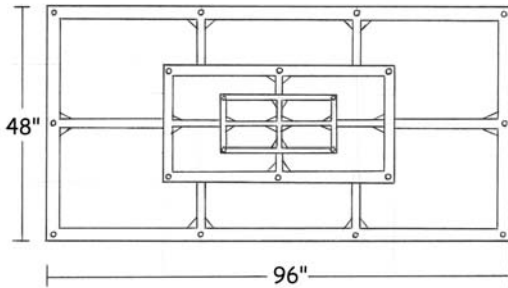

DIMENSIONS :

Catalog Number	Width	Height	Length	Weight
BWL-S-48/54/96-32/INC/75-HYA	48"	54"	96"	250 Lbs

LIGHT SOURCE :

Catalog Number	Type
BWL-S-48/54/96-32/INC/75-HYA	Incandescent Bulb 32 x 75W A-19 on two circuits

ADDITIONALS NOTES :

Available in all dimensions.

Available in all finishes and material (see page F).

Dimensions, finishes and lamping as listed.
For others, fill your request list below:

Diameter	
Height	
Materials	
Finishes	
Light Source	

Fax or email to factory for quotation

Le Lampiste 4791 Chemin de la Savane, St-Hubert, Québec, Canada, J3Y 9G1
Tel : 1-450-462-1137 / 1-800-919-1136 Fax : 1-450-462-1150 @mail : lampiste@qc.aira.com

©2001 Le Lampiste de Beloeil Inc.