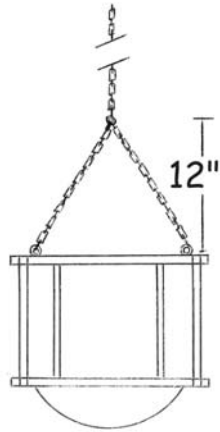

DIMENSIONS :

Catalog Number	Width	Height	Projection	Weight
CYL-S-18/16/18-5/INC/60-RAM	18"	16"	-	15 Lbs
CYL-S-18/28/18-5/INC/60-RAM	18"	28"	-	20 Lbs

LIGHT SOURCE :

Catalog Number	Type
CYL-S-18/16/18-5/INC/60-RAM	Incandescent 4 x 60W A-19 1 x 60W PAR-20
CYL-S-18/28/18-5/INC/60-RAM	Incandescent 4 x 60W A-19 1 x 60W PAR-20

ADDITIONALS NOTES :

Available up to 96" width.

Available in all finishes and material (see page F)

Dimensions, finishes and lamping as listed.
For others, fill your request list below:

Width	
Height	
Materials	
Finishes	
Light Source	

Fax or email to factory for quotation

Le Lampiste 4791 Chemin de la Savane, St-Hubert, Québec, Canada, J3Y 9G1
Tel : 1-450-462-1137 / 1-800-919-1136 Fax : 1-450-462-1150 @mail : lampiste@qc.aira.com

©2001 Le Lampiste de Beloeil Inc.