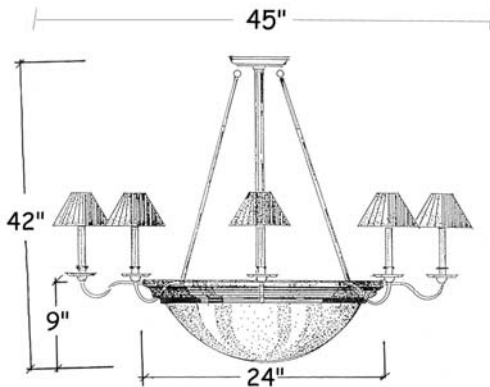

Le Lampiste

DIMENSIONS :

Catalog Number	Diameter	Height	Projection	Weight
BWL-S-45/36/45-12/INC/140-ROX	45"	36"	-	45 Lbs
BWL-S-42/42/42-16/INC/140-ROX	42"	42"		45 Lbs

LIGHT SOURCE :

Catalog Number	Type
BWL-S-45/36/45-12/INC/140-ROX	Incandescent 6 x 100W A-19 + 6 x 40W B-10½
BWL-S-42/42/42-16/INC/140-ROX	Incandescent 8 x 100W A-19 + 8 x 40W B-10½

ADDITIONALS NOTES :

Available up to 12' diameter.

Available in all finishes and material (see page F)

Also available with Parchment Paper, Linen Paper or in Virgin Velour™ Acrylic.

Dimensions, finishes and lamping as listed.
For others, fill your request list below:

Diameter	
Height	
Materials	
Finishes	
Light Source	

Fax or email to factory for quotation

Le Lampiste 4791 Chemin de la Savane, St-Hubert, Québec, Canada, J3Y 9G1
Tel : 1-450-462-1137 / 1-800-919-1136 Fax : 1-450-462-1150 @mail : lampiste@qc.aira.com
©2001 Le Lampiste de Beloeil Inc.