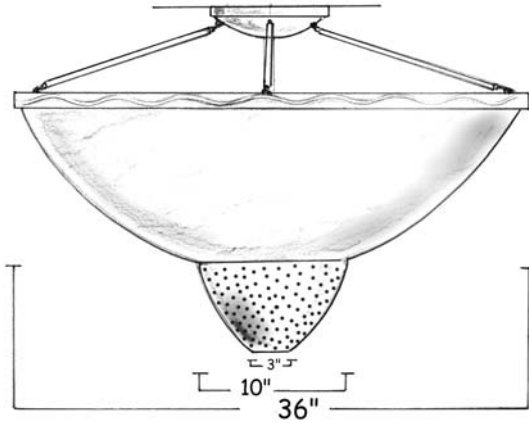

DIMENSIONS :

Catalog Number	Diameter	Height	Projection	Weight
BWL-S-36/24/36-7/INC/100-ANI	36"	24"	-	25 Lbs