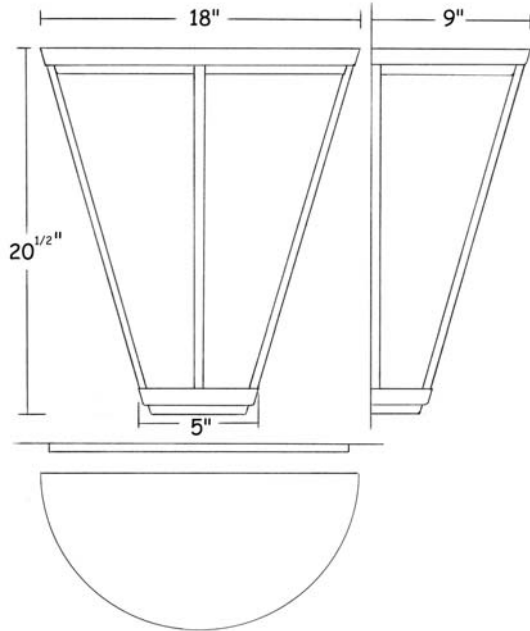

DIMENSIONS :

Catalog Number	Width	Height	Projection	Weight
CYL-WS-18/21/9-2/CF/13-CER	18"	20½"	9"	12 Lbs

LIGHT SOURCE :

Catalog Number	Type
CYL-WS-18/21/9-2/CF/13-CER	Compact Fluorescent 2x13W PL-C

ADDITIONALS NOTES :

Available up to 44" width.

Also comes in incandescent.

Available in all finishes and materials (see page F)

Also available with Parchment Paper, Linen Paper or in Virgin Velour™ Acrylic.

Dimensions, finishes and lamping as listed.
For others, fill your request list below:

Width	
Height	
Projection	
Materials	
Finishes	
Light Source	

Fax or email to factory for quotation

Le Lampiste 4791 Chemin de la Savane, St-Hubert, Québec, Canada, J3Y 9G1
Tel : 1-450-462-1137 / 1-800-919-1136 Fax : 1-450-462-1150 @mail : lampiste@qc.aira.com
©2001 Le Lampiste de Beloeil Inc.