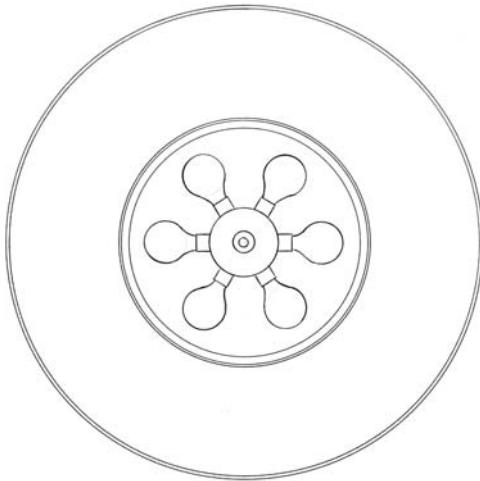

DIMENSIONS :

Catalog Number	Diameter	Height	Projection	Weight
BWL-S-27/16/27-6/INC/100-JUS	27"	16"	-	18 Lbs

LIGHT SOURCE :

Catalog Number	Type
BWL-S-27/16/27-6/INC/100-JUS	Incandescent 6 x 100W A-19

ADDITIONALS NOTES :

Also comes in Compact Fluorescent.

Available in all finishes and material (see page F)

Dimensions, finishes and lamping as listed.
For others, fill your request list below:

Diameter	
Height	
Materials	
Finishes	
Light Source	

Fax or email to factory for quotation

Le Lampiste 4791 Chemin de la Savane, St-Hubert, Québec, Canada, J3Y 9G1
Tel : 1-450-462-1137 / 1-800-919-1136 Fax : 1-450-462-1150 @mail : lampiste@qc.aira.com

©2001 Le Lampiste de Beloeil Inc.