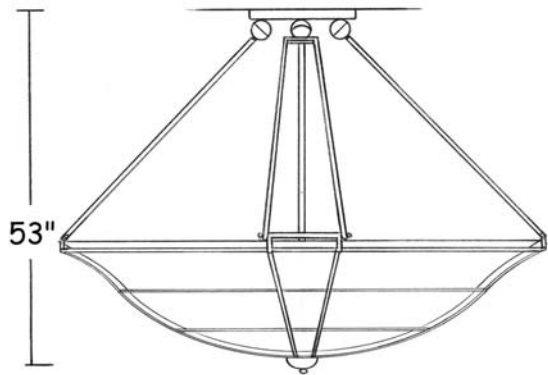

DIMENSIONS :

Catalog Number	Diameter	Height	Projection	Weight
BWL-S-72/53/72-12/INC/75-TAN	72"	53"	-	80 Lbs

LIGHT SOURCE :

Catalog Number	Type
BWL-S-72/53/72-12/INC/75-TAN	Incandescent 12 x 75W Bulb A-19

ADDITIONALS NOTES :

Available in smaller sizes.

Also comes in Compact Fluorescent.

Available in all finishes and material (see page F)

Dimensions, finishes and lamping as listed.

For others, fill your request list below:

Diameter	
Height	
Materials	
Finishes	
Light Source	

Fax or email to factory for quotation

Le Lampiste 4791 Chemin de la Savane, St-Hubert, Québec, Canada, J3Y 9G1
Tel : 1-450-462-1137 / 1-800-919-1136 Fax : 1-450-462-1150 @mail : lampiste@qc.aira.com
©2001 Le Lampiste de Beloeil Inc.