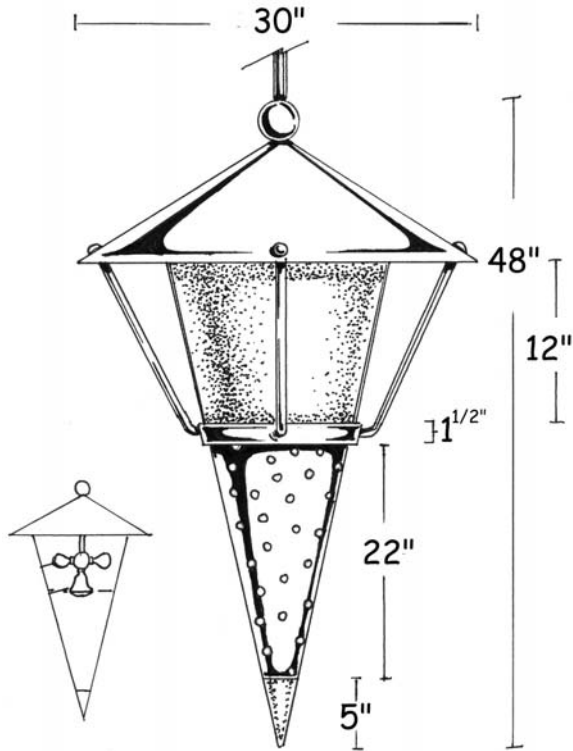

Le Lampiste

DIMENSIONS :

Catalog Number	Diameter	Height	Projection	Weight
CYL-S-30/48/30-5/INC/100-HUR	30"	48"	-	25 Lbs

LIGHT SOURCE :

Catalog Number	Type
CYL-S-30/48/30-5/INC/100-HUR	Incandescent 4 x 100W A-19 1 x 100W R-20

ADDITIONALS NOTES :

Available up to 42" diameter.

Available in all finishes and material (see page F)

Dimensions, finishes and lamping as listed.

For others, fill your request list below:

Diameter	
Height	
Materials	
Finishes	
Light Source	

Fax or email to factory for quotation

Le Lampiste 4791 Chemin de la Savane, St-Hubert, Québec, Canada, J3Y 9G1
Tel : 1-450-462-1137 / 1-800-919-1136 Fax : 1-450-462-1150 @mail : lampiste@qc.aira.com
©2001 Le Lampiste de Beloeil Inc.