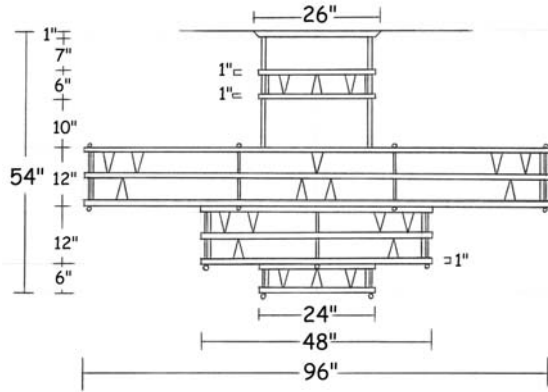

DIMENSIONS :

Catalog Number	Width	Height	Length	Weight
BWL-S-48/54/96-32/INC/75-HYA	48"	54"	96"	250 Lbs

LIGHT SOURCE :

Catalog Number	Type
BWL-S-48/54/96-32/INC/75-HYA	Incandescent Bulb 32 x 75W A-19 on two circuits

ADDITIONALS NOTES :

Available in all dimensions.

Available in all finishes and material (see page F).

Dimensions, finishes and lamping as listed.
For others, fill your request list below:

Diameter	
Height	
Materials	
Finishes	
Light Source	

Fax or email to factory for quotation

Le Lampiste 4791 Chemin de la Savane, St-Hubert, Québec, Canada, J3Y 9G1
Tel : 1-450-462-1137 / 1-800-919-1136 Fax : 1-450-462-1150 @mail : lampiste@qc.aira.com

©2001 Le Lampiste de Beloeil Inc.