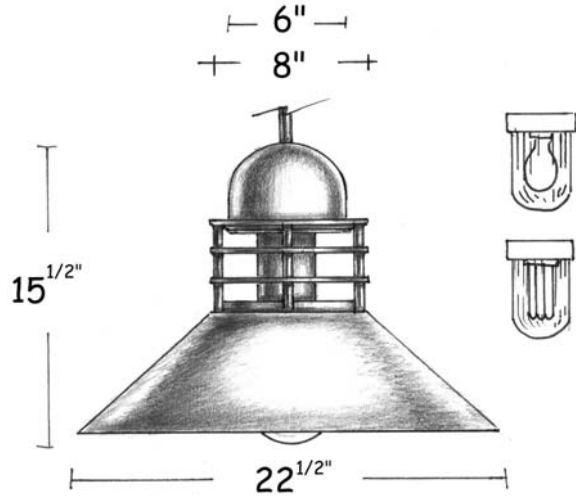

DIMENSIONS :

Catalog Number	Width	Height	Projection	Weight
BWL-WS-23/54/30-1/INC/100-GAR	22½"	54"	30"	18 Lbs
BWL-S-23/20/23-1/INC/100-GAR	22½"	20"	22½"	8 Lbs