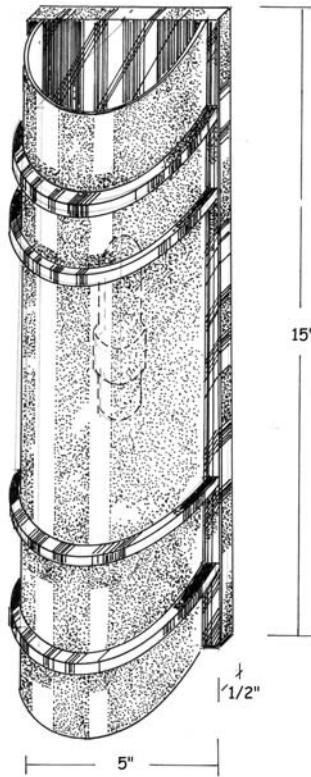

DIMENSIONS :

Catalog Number	Width	Height	Projection	Weight
CYL-WS-5/16/4-1/INC/60-JUL	5"	15"	4"	6 Lbs

LIGHT SOURCE :

Catalog Number	Type
CYL-WS-5/16/4-1/INC/60-JUL	Incandescent 1 x 60W T-10

ADDITIONALS NOTES :

Available up to 36" width.

Available in all finishes and materials (see page F)

Dimensions, finishes and lamping as listed.

For others, fill your request list below:

Width	
Height	
Projection	
Materials	
Finishes	
Light Source	

Fax or email to factory for quotation

Le Lampiste 4791 Chemin de la Savane, St-Hubert, Québec, Canada, J3Y 9G1
Tel : 1-450-462-1137 / 1-800-919-1136 Fax : 1-450-462-1150 @mail : lampiste@qc.aira.com
©2001 Le Lampiste de Beloeil Inc.