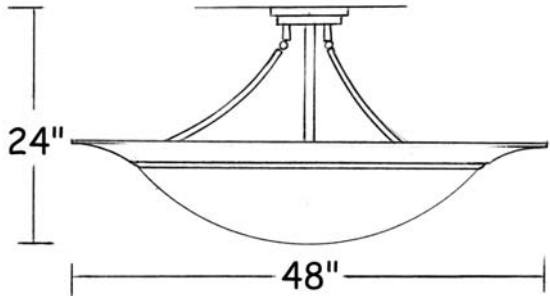

DIMENSIONS :

Catalog Number	Diameter	Height	Projection	Weight
BWL-S-48/24/48-4/CF/26-LIM	48"	24"	-	20 Lbs

LIGHT SOURCE :

Catalog Number	Type
BWL-S-48/24/48-4/CF/26-LIM	Compact Fluorescent 4x26W PL-C

ADDITIONALS NOTES :

Available up to 48" diameter.

Also comes in incandescent.

Available in all finishes and material (see page F).

Dimensions, finishes and lamping as listed.

For others, fill your request list below:

Diameter	
Height	
Materials	
Finishes	
Light Source	

Fax or email to factory for quotation

Le Lampiste 4791 Chemin de la Savane, St-Hubert, Québec, Canada, J3Y 9G1
Tel : 1-450-462-1137 / 1-800-919-1136 Fax : 1-450-462-1150 @mail : lampiste@qc.aira.com
©2001 Le Lampiste de Beloeil Inc.