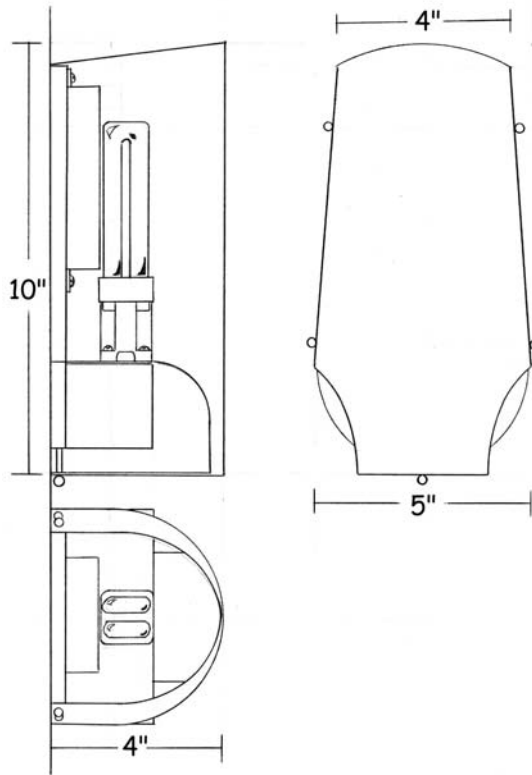

DIMENSIONS :

Catalog Number	Width	Height	Projection	Weight
CYL-WS-5/40/4-1/CF/13-KEL	5"	10"	4"	6 Lbs

LIGHT SOURCE :

Catalog Number	Type
CYL-WS-5/40/4-1/CF/13-KEL	Compact Fluorescent 1x13W PL-C

ADDITIONALS NOTES :

Available in all dimensions.

Also comes in incandescent.

Available in all finishes and materials (see page F)

Dimensions, finishes and lamping as listed.

For others, fill your request list below:

Width	
Height	
Projection	
Materials	
Finishes	
Light Source	

Fax or email to factory for quotation

Le Lampiste 4791 Chemin de la Savane, St-Hubert, Québec, Canada, J3Y 9G1
Tel : 1-450-462-1137 / 1-800-919-1136 Fax : 1-450-462-1150 @mail : lampiste@qc.aira.com

©2001 Le Lampiste de Beloeil Inc.