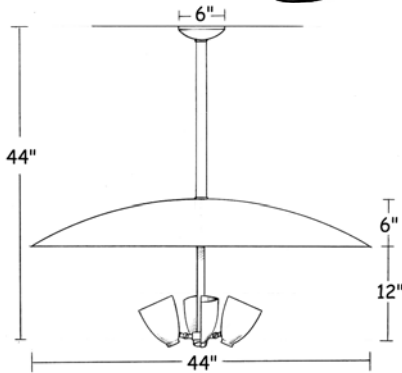

DIMENSIONS :

Catalog Number	Diameter	Height	Projection	Weight
BWL-S-44/44/44-4/INC/150-UMB	44"	44"	-	30 Lbs
BWL-S-36/44/36-3/INC/150-UMB	36"	44"	-	25 Lbs

LIGHT SOURCE :

Catalog Number	Type
BWL-S-44/44/44-4/INC/150-UMB	Incandescent 4 x 150W A-21
BWL-S-36/44/36-3/INC/150-UMB	Incandescent 3 x 150W A-21

ADDITIONALS NOTES :

Available up to 44" diameter.

Available in all finishes and material (see page F)

Dimensions, finishes and lamping as listed.
For others, fill your request list below:

Diameter	
Height	
Materials	
Finishes	
Light Source	

Fax or email to factory for quotation

Le Lampiste 4791 Chemin de la Savane, St-Hubert, Québec, Canada, J3Y 9G1
Tel : 1-450-462-1137 / 1-800-919-1136 Fax : 1-450-462-1150 @mail : lampiste@qc.aira.com

©2001 Le Lampiste de Beloeil Inc.