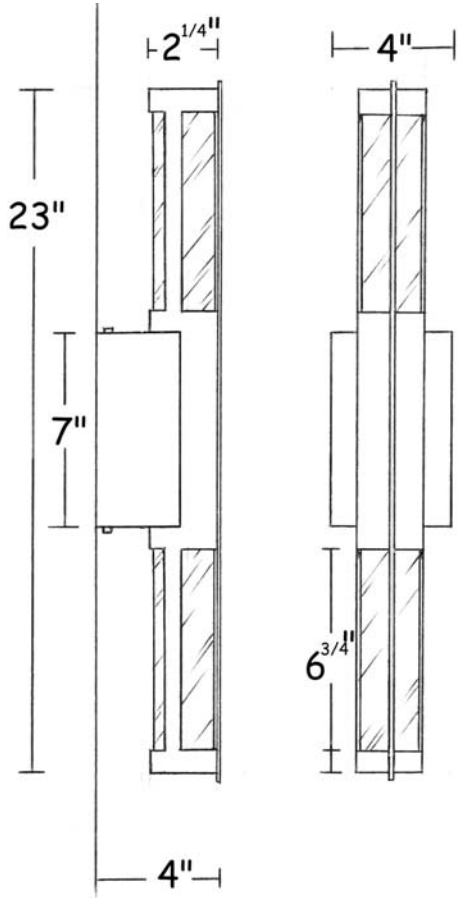

DIMENSIONS :

Catalog Number	Width	Height	Projection	Weight
CYL-WS-4/23/4-2/CF/26-MAR	4"	23"	4"	9 Lbs

LIGHT SOURCE :

Catalog Number	Type
CYL-WS-4/23/4-2/CF/26-MAR	Compact Fluorescent 2X26W PL-C

ADDITIONALS NOTES :

Available up to 12" diameter tube.
Available in all finishes and materials (see page F)
Dimensions, finishes and lamping as listed.
For others, fill your request list below:

Width	
Height	
Projection	
Materials	
Finishes	
Light Source	

Fax or email to factory for quotation

Le Lampiste 4791 Chemin de la Savane, St-Hubert, Québec, Canada, J3Y 9G1
Tel : 1-450-462-1137 / 1-800-919-1136 Fax : 1-450-462-1150 @mail : lampiste@qc.aira.com
©2001 Le Lampiste de Beloeil Inc.