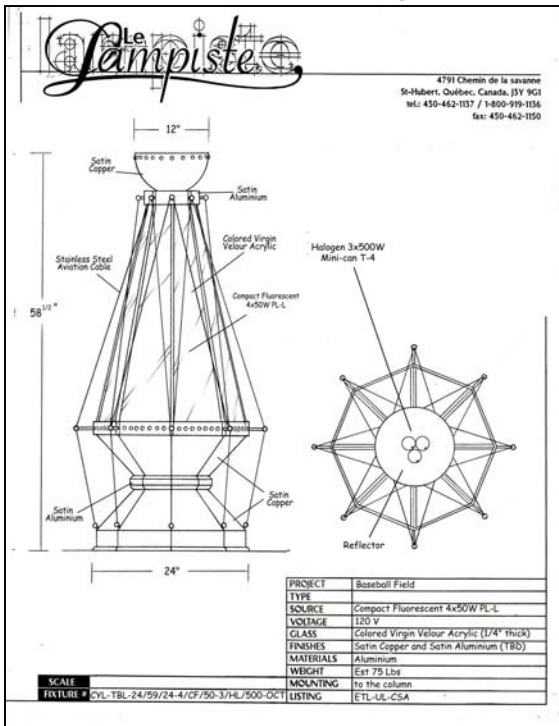

◆ *The client's selection :*

The first shop drawing