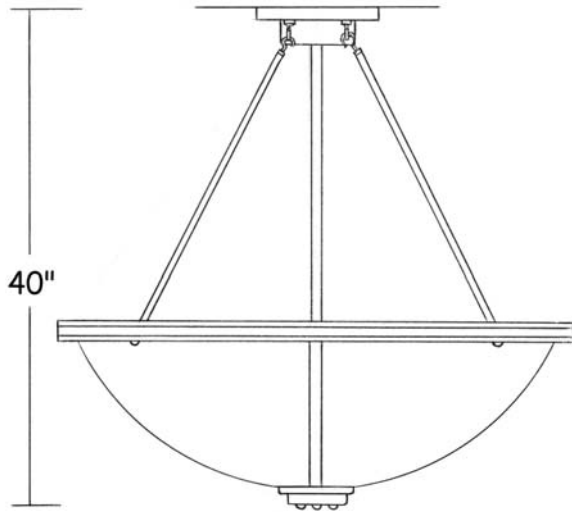

DIMENSIONS :

Catalog Number	Diameter	Height	Projection	Weight
BWL-S-42/40/42-8/INC/100-ALI	42"	40"	-	35 Lbs

LIGHT SOURCE :

Catalog Number	Type
BWL-S-42/40/42-8/INC/100-ALI	Incandescent 8 x 100W A-19

ADDITIONALS NOTES :

Shown in 42" diameter. Available in 16" to 96" diameter.

Available in all finishes and materials (see page F).

Available in compact fluorescent.

Dimensions, finishes and lamping as listed.

For others, fill your request list below:

Diameter	
Height	
Materials	
Finishes	
Light Source	

Fax or email to factory for quotation

Le Lampiste 4791 Chemin de la Savane, St-Hubert, Québec, Canada, J3Y 9G1
Tel : 1-450-462-1137 / 1-800-919-1136 Fax : 1-450-462-1150 @mail : lampiste@qc.aira.com
©2001 Le Lampiste de Beloeil Inc.