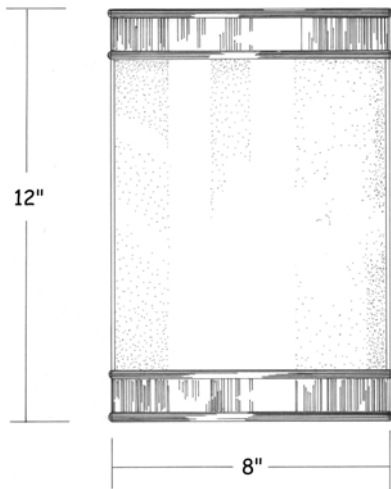

Catalog Number	Width	Height	Projection	Weight
CYL-WS-8/12/4-1/CF/26-DOU	8"	12"	4"	10 Lbs

LIGHT SOURCE :

Catalog Number	Type
CYL-WS-8/12/4-1/CF/26-DOU	Compact Fluorescent 1x13W PL-C