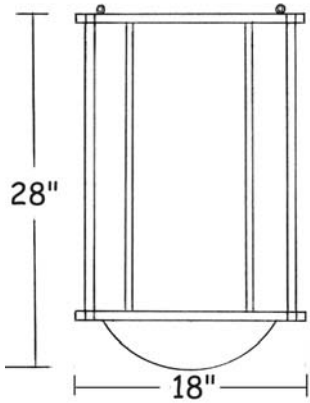

DIMENSIONS :

Catalog Number	Width	Height	Projection	Weight
CYL-S-18/16/18-5/INC/60-RAM	18"	16"	-	15 Lbs
CYL-S-18/28/18-5/INC/60-RAM	18"	28"	-	20 Lbs

LIGHT SOURCE :

Catalog Number	Type
CYL-S-18/16/18-5/INC/60-RAM	Incandescent 4 x 60W A-19 1 x 60W PAR-20
CYL-S-18/28/18-5/INC/60-RAM	Incandescent 4 x 60W A-19 1 x 60W PAR-20

ADDITIONALS NOTES :

Available up to 96" width.

Available in all finishes and material (see page F)

Dimensions, finishes and lamping as listed.
For others, fill your request list below:

Width	
Height	
Materials	
Finishes	
Light Source	

Fax or email to factory for quotation

Le Lampiste 4791 Chemin de la Savane, St-Hubert, Québec, Canada, J3Y 9G1
Tel : 1-450-462-1137 / 1-800-919-1136 Fax : 1-450-462-1150 @mail : lampiste@qc.aira.com

©2001 Le Lampiste de Beloeil Inc.