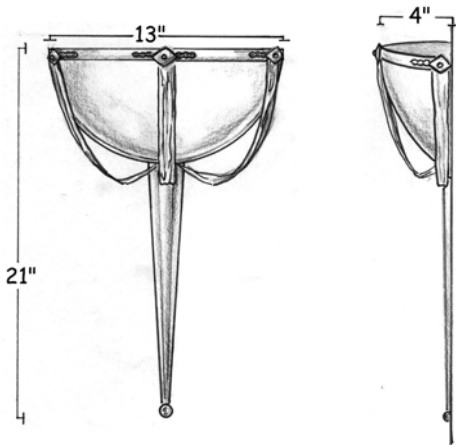

LIGHT SOURCE :

Catalog Number	Type
BWL-WS-13/21/4-2/INC/40-ROM	Incandescent tube 2 x 40W T-10

ADDITIONALS NOTES :

Available up to 42" width.

Available in all finishes and materials (see page F)

Different decoration options are also available.

Dimensions, finishes and lamping as listed.
For others, fill your request list below:

Width	
Height	
Projection	
Materials	
Finishes	
Light Source	

Fax or email to factory for quotation