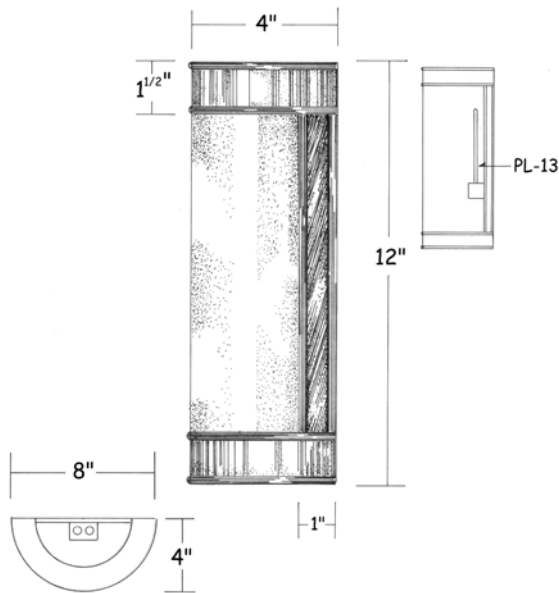

ADDITIONALS NOTES :

These fixtures are also available up to 46" width.

Also comes in incandescent.

Available in all finishes and materials (see page F)

Also available with Parchment Paper, Linen Paper, Virgin Velour™ Acrylic or Bladder.

Dimensions, finishes and lamping as listed.

For others, fill your request list below:

Width	
Height	
Projection	
Materials	
Finishes	
Light Source	

Fax or email to factory for quotation

Le Lampiste 4791 Chemin de la Savane, St-Hubert, Québec, Canada, J3Y 9G1
Tel : 1-450-462-1137 / 1-800-919-1136 Fax : 1-450-462-1150 @mail : lampiste@qc.aira.com
©2001 Le Lampiste de Beloeil Inc.