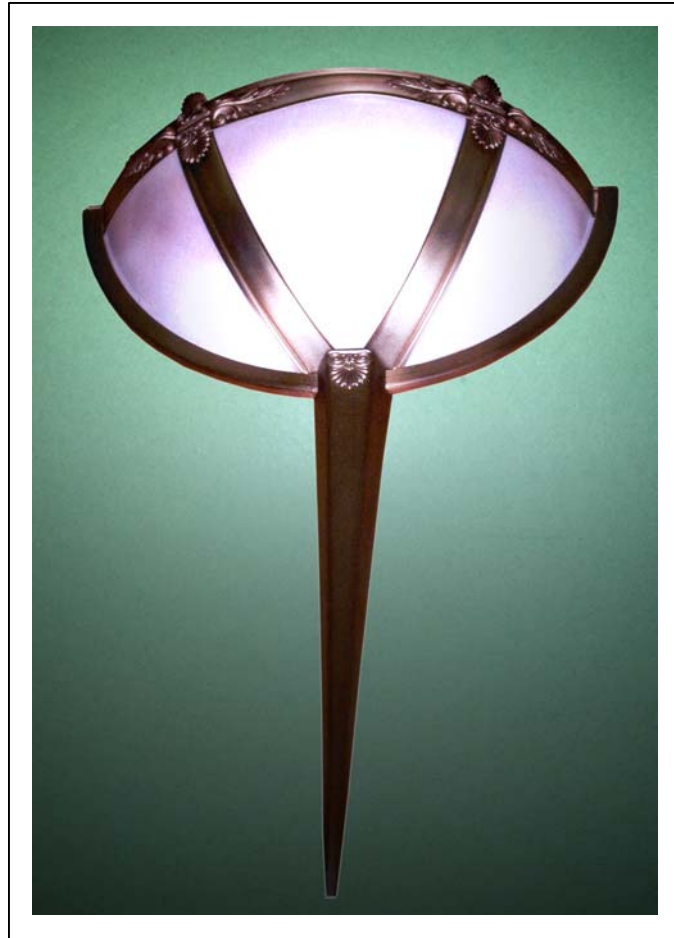

Romana

Dimensions :

Catalog Number	Width	Height	Projection	Weight
BWL-WS-13/21/4-2/INC/40-ROM	13"	21"	4"	10 Lbs

Technical Specifications :

Name	Light Source	Material	Finishes	Listing & Mounting
Romana	Incandescent tube 2 x 40W T-10	Brass and Acrylic	Antique Solid Brass and Faux Alabaster Acrylic. Available in all finishes (see page F)	To J-Box ETL-UL-CSA

Le Lampiste 4791 Chemin de la Savane, St-Hubert, Québec, Canada, J3Y 9G1
Tel : 1-450-462-1137 / 1-800-919-1136 Fax : 1-450-462-1150 @mail : lampiste@qc.aira.com
© 2001 Le Lampiste de Beloeil Inc.