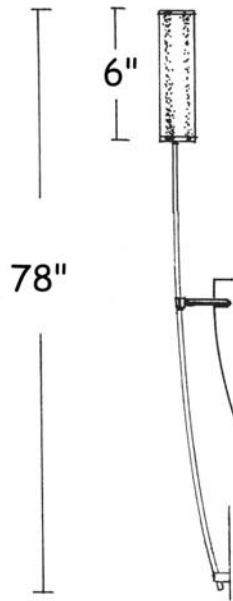

LIGHT SOURCE :

Catalog Number	Type
CYL-WS-6/78/10-1/CF/32-SIM	Compact Fluorescent 1 x 32W PL-T

ADDITIONALS NOTES :

Available up to 12" width.

Also comes in incandescent.

Available in all finishes and materials (see page F)

Dimensions, finishes and lamping as listed.

For others, fill your request list below:

Width	
Height	
Projection	
Materials	
Finishes	
Light Source	

Fax or email to factory for quotation

Le Lampiste 4791 Chemin de la Savane, St-Hubert, Québec, Canada, J3Y 9G1
Tel : 1-450-462-1137 / 1-800-919-1136 Fax : 1-450-462-1150 @mail : lampiste@qc.aira.com

©2001 Le Lampiste de Beloeil Inc.