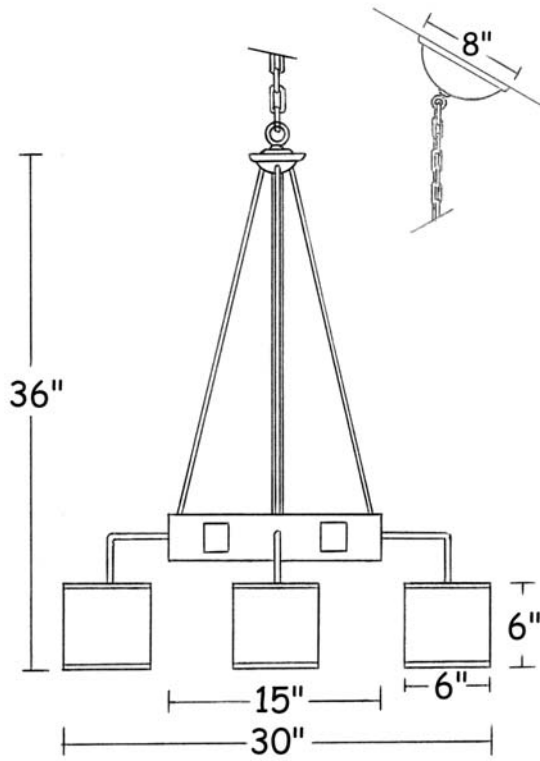

DIMENSIONS :

Catalog Number	Diameter	Height	Projection	Weight
CYL-S-30/36/30-4/INC/60-MAR	30"	36"	-	25 Lbs

LIGHT SOURCE :

Catalog Number	Type
CYL-S-30/36/30-4/INC/60-MAR	Incandescent 4x60W A-19

ADDITIONALS NOTES :

Available up to 16' diameter.

Available in all finishes and material (see page F)

Dimensions, finishes and lamping as listed.
For others, fill your request list below:

Diameter	
Height	
Materials	
Finishes	
Light Source	

Fax or email to factory for quotation