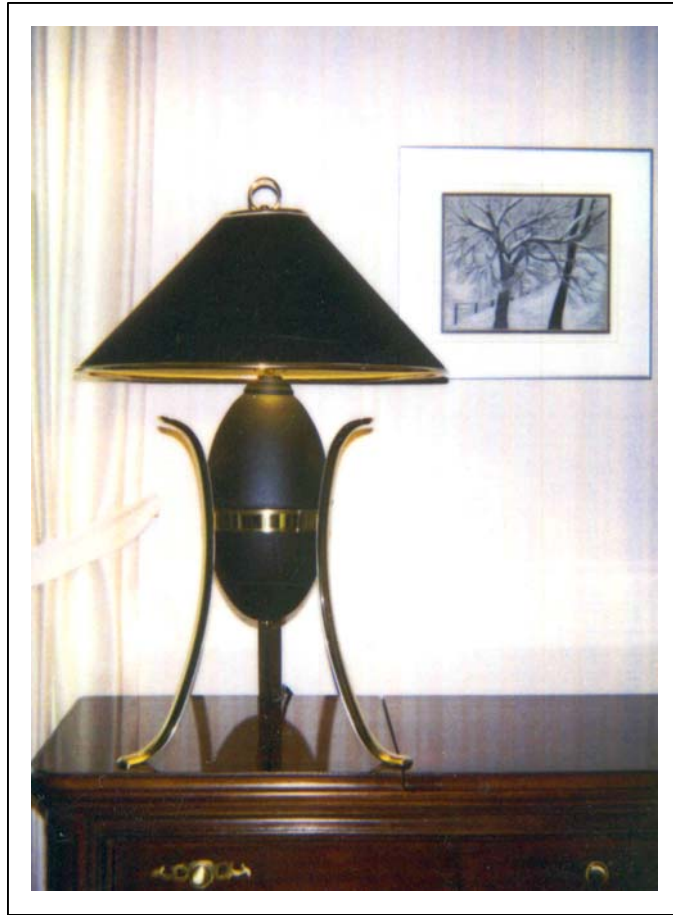

Athena

Dimensions :

Catalog Number	Diameter	Height	Projection	Weight
CYL-TBL-18/28/18-1/INC/60-ATH	18"	28"	-	15 Lbs

Technical Specifications :

Name	Light Source	Material	Finishes	Listing & Mounting
Athena	Incandescent Bulb 1 x 60W A-19	Solid Brass, Aluminium and Parchment.	Burnished Brass, Sand Stone Finish and Linen Shade Parchment. Available in all finishes (see page F)	ETL-UL-CSA

Le Lampiste 4791 Chemin de la Savane, St-Hubert, Québec, Canada, J3Y 9G1
Tel : 1-450-462-1137 / 1-800-919-1136 Fax : 1-450-462-1150 @mail : lampiste@qc.aira.com

© 2001 Le Lampiste de Beloeil Inc.