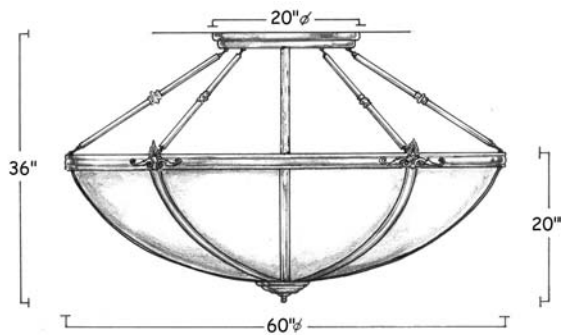

Le Lampiste 4791 Chemin de la Savane, St-Hubert, Québec, Canada, J3Y 9G1
Tel : 1-450-462-1137 / 1-800-919-1136 Fax : 1-450-462-1150 @mail : lampiste@qc.aira.com
©2001 Le Lampiste de Beloeil Inc.