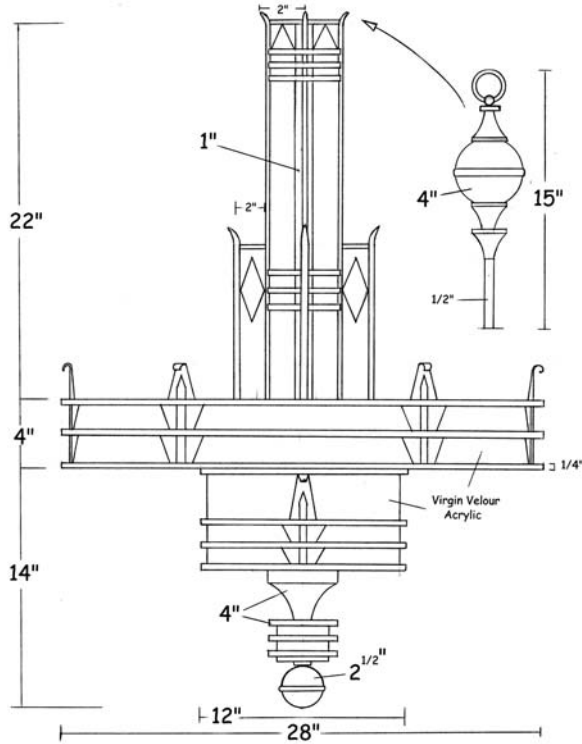

DIMENSIONS :

Catalog Number	Diameter	Height	Projection	Weight
CYL-S-28/55/28-6/INC/100-PRI	28"	55"	-	75 Lbs

LIGHT SOURCE :

Catalog Number	Type
CYL-S-28/55/28-6/INC/100-PRI	Incandescent Bulb 6 x 100W A-19 + 3 x 25W G-16½

ADDITIONALS NOTES :

Available up to 96" diameter.

Available in all finishes and material (see page F)

Dimensions, finishes and lamping as listed.

For others, fill your request list below:

Diameter	
Height	
Materials	
Finishes	
Light Source	

Fax or email to factory for quotation

Le Lampiste 4791 Chemin de la Savane, St-Hubert, Québec, Canada, J3Y 9G1
Tel : 1-450-462-1137 / 1-800-919-1136 Fax : 1-450-462-1150 @mail : lampiste@qc.aira.com

©2001 Le Lampiste de Beloeil Inc.