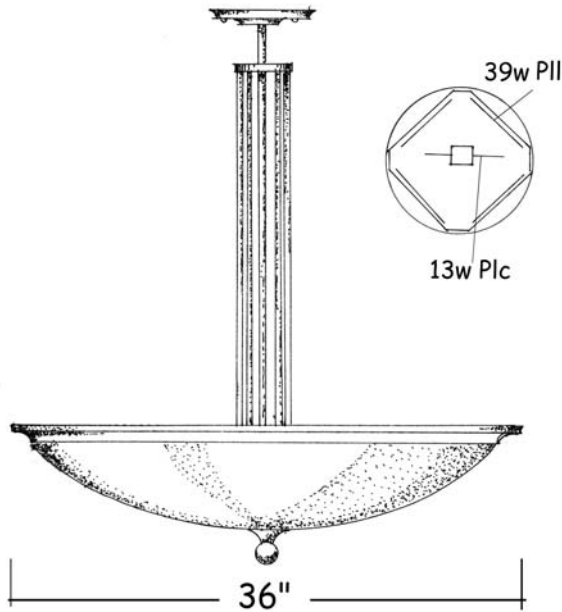

DIMENSIONS :

Catalog Number	Diameter	Height	Projection	Weight
BWL-S-36/40/36-6/CF/39-HOW	36"	40"	-	25 Lbs

LIGHT SOURCE :

Catalog Number	Type
BWL-S-36/40/36-6/CF/39-HOW	Compact Fluorescent 2x13W PL-C 4x39W PL-L

ADDITIONALS NOTES :

Available up to 42" diameter.

Also comes in incandescent.

Available in all finishes and material (see page F).

Dimensions, finishes and lamping as listed.

For others, fill your request list below:

Diameter	
Height	
Materials	
Finishes	
Light Source	

Fax or email to factory for quotation

Le Lampiste 4791 Chemin de la Savane, St-Hubert, Québec, Canada, J3Y 9G1
Tel : 1-450-462-1137 / 1-800-919-1136 Fax : 1-450-462-1150 @mail : lampiste@qc.aira.com
©2001 Le Lampiste de Beloeil Inc.