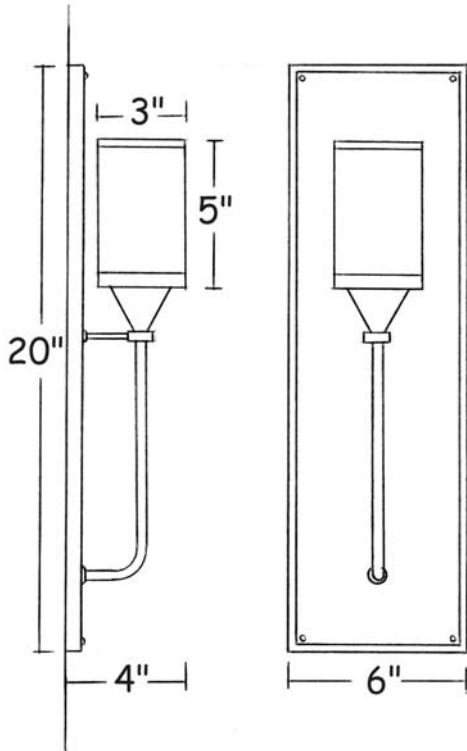

DIMENSIONS :

Catalog Number	Width	Height	Projection	Weight
CYL-WS-6/20/4-1/INC/60-FLA	6"	20"	4"	5 Lbs

LIGHT SOURCE :

Catalog Number	Type
CYL-WS-6/20/4-1/INC/60-FLA	Incandescent 1 x 60W B-10½

ADDITIONALS NOTES :

Available up to 44" wide by 92" height.

Available in all finishes and materials (see page F)

Also available with Parchment Paper, Linen Paper or in Virgin Velour™ Acrylic.

Dimensions, finishes and lamping as listed.
For others, fill your request list below:

Width	
Height	
Projection	
Materials	
Finishes	
Light Source	

Fax or email to factory for quotation

Le Lampiste 4791 Chemin de la Savane, St-Hubert, Québec, Canada, J3Y 9G1
Tel : 1-450-462-1137 / 1-800-919-1136 Fax : 1-450-462-1150 @mail : lampiste@qc.aira.com
©2001 Le Lampiste de Beloeil Inc.