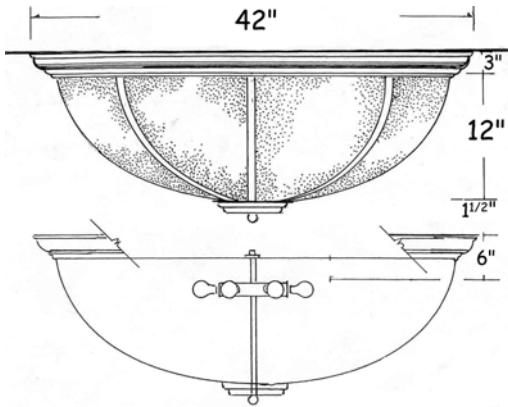

Le Lampiste

DIMENSIONS :

Catalog Number	Width	Height	Projection	Weight
BWL-DC-42/13/42-8/INC/100-MAT	42"	13"	-	25 Lbs
BWL-DC-42/15/42-8/INC/100-MAT	42 "	15"	-	26 Lbs

LIGHT SOURCE :

Catalog Number	Type
BWL-DC-42/13/42-8/INC/100-MAT	Incandescent Bulbs 8 x 100W A-19
BWL-DC-42/15/42-8/INC/100-MAT	Incandescent Bulbs 8 x 100W A-19

ADDITIONALS NOTES :

These fixtures are also available in 18" to 42" diameter.

Also comes in compact fluorescent 32w - 42w - 70w.

Available in all finishes and materials (see page F).

Dimensions, finishes and lamping as listed.

For others, fill your request list below:

Diameter	
Height	
Materials	
Finishes	
Light Source	

Fax or email to factory for quotation

Le Lampiste 4791 Chemin de la Savane, St-Hubert, Québec, Canada, J3Y 9G1
Tel : 1-450-462-1137 / 1-800-919-1136 Fax : 1-450-462-1150 @mail : lampiste@qc.aira.com
©2001 Le Lampiste de Beloeil Inc.