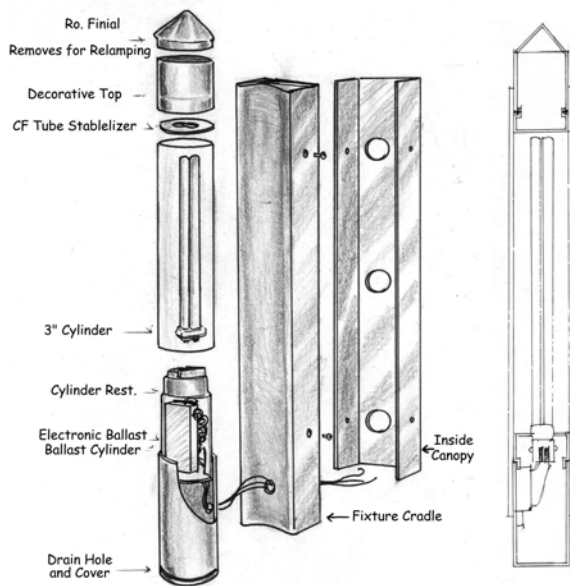

DIMENSIONS :

Catalog Number	Width	Height	Projection	Weight
CYL-WC-3/24/4-1/CF/36-LIL	3"	24"	4"	10 Lbs
CYL-WC-4/34/5-1/CF/42-LIL	3 1/2 "	34"	5 "	13 Lbs

LIGHT SOURCE :

Catalog Number	Type
CYL-WC-3/24/4-1/CF/36-LIL	Compact Fluorescent 1 x 36W PL-L
CYL-WC-4/34/5-1/CF/42-LIL	Compact Fluorescent 1 x 42W PL-L