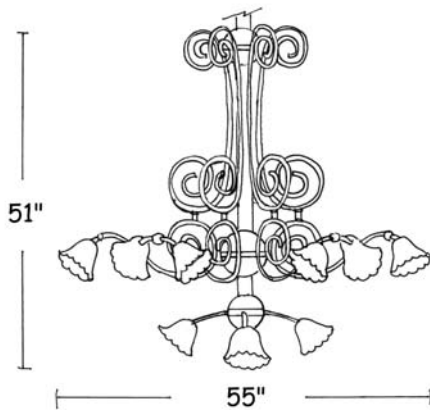

©2001 Le Lampiste de Beloeil Inc.

Belly

Dimensions :

Catalog Number	Diameter	Height	Projection	Weight
CYL-S-60/28/60-10/INC/100-BEL	60 "	28"	-	50 Lbs

Technical Specifications :

Name	Light Source	Material	Finishes	Listing & Mounting
Belly	Incandescent 10 x 100W A-19	Solid Brass and Glass	Oiled Antique Brass and White Frosted Glass Globes. Available in all finishes (see page F)	To J-Box and structure ETL-UL-CSA

Deco

Dimensions :

Catalog Number	Diameter	Height	Projection	Weight
CYL-S-28/55/28-6/INC/100-PRI	28"	55"	-	75 Lbs

Technical Specifications :

Name	Light Source	Material	Finishes	Listing & Mounting
Deco	Incandescent Bulb 6 x 100W A-19 + 3 x 25W G-16½	Stainless Steel , Copper and Acrylic	Satin Stainless Steel , Satin Copper and Virgin Velour™ Acrylic. Available in all finishes (see page F)	To J-Box and Structure ETL-UL- CSA

©2001 Le Lampiste de Beloeil Inc.

Florale

Dimensions :

Catalog Number	Diameter	Height	Projection	Weight
CYL-S-76/85/76-28/INC/100-FLO	76"	85"	-	225 Lbs
CYL-S-55/51/55-16/INC/100-FLO	55"	51"	-	100 Lbs

Technical Specifications :

Catalog Number	Diameter	Height	Projection	Weight
CYL-S-76/85/76-28/INC/100-FLO	76"	85"	-	225 Lbs
CYL-S-55/51/55-16/INC/100-FLO	55"	51"	-	100 Lbs

LIGHT SOURCE :

Catalog Number	Type
CYL-S-76/85/76-28/INC/100-FLO	Incandescent 30 x 100w A-19
CYL-S-55/51/55-16/INC/100-FLO	Incandescent 18 x 100w A-19