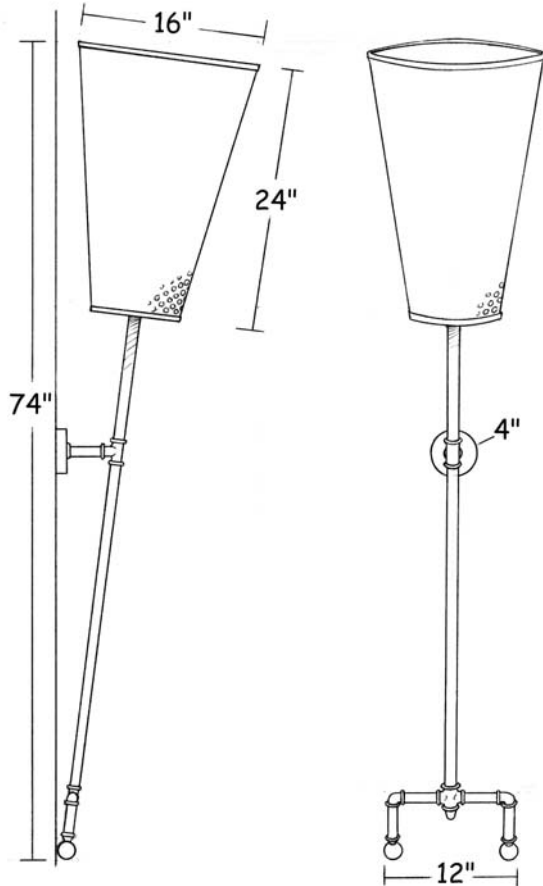

DIMENSIONS :

Catalog Number	Width	Height	Projection	Weight
CYL-WS-18/74/16-1/INC/150-THE	18"	74"	16"	15 Lbs

LIGHT SOURCE :

Catalog Number	Type
CYL-WS-18/74/16-1/INC/150-THE	Incandescent 1 x 150W A-21

ADDITIONALS NOTES :

Available in all sizes.

Available in all finishes and materials (see page F)

Also available with Parchement Paper, Linen Paper and Plastivessie.

Dimensions, finishes and lamping as listed.
For others, fill your request list below:

Width	
Height	
Projection	
Materials	
Finishes	
Light Source	

Fax or email to factory for quotation

Le Lampiste 4791 Chemin de la Savane, St-Hubert, Québec, Canada, J3Y 9G1
Tel : 1-450-462-1137 / 1-800-919-1136 Fax : 1-450-462-1150 @mail : lampiste@qc.aira.com
©2001 Le Lampiste de Beloeil Inc.