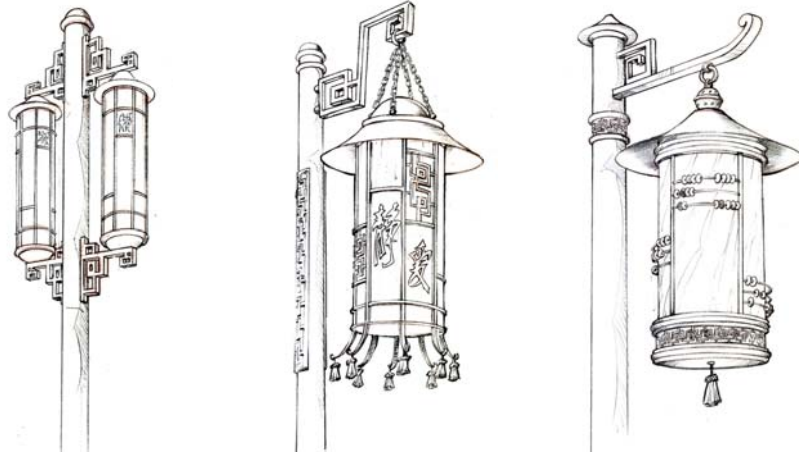

We can provide design services

◆ *First proposed drawings :*

◆ *The client's selection :*

Le Lampiste 4791 Chemin de la Savane, St-Hubert, Québec, Canada, J3Y 9G1
Tel : 1-450-462-1137 / 1-800-919-1136 Fax : 1-450-462-1150 @mail : lampiste@qc.aira.com
© 2001 Le Lampiste de Beloeil Inc.