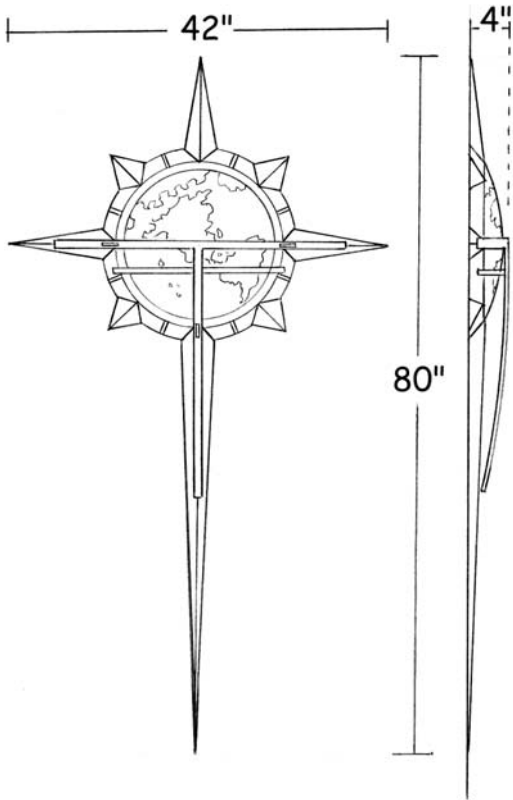

DIMENSIONS :

Catalog Number	Width	Height	Projection	Weight
BWL-WS-42/80/4-2/INC/60-WIN	42"	80"	4"	18 Lbs

LIGHT SOURCE :

Catalog Number	Type
BWL-WS-42/80/4-2/INC/60-WIN	Incandescent 2 x 60W A-19

ADDITIONALS NOTES :

Available up to 80" width.

Available in all finishes and materials (see page F).

Dimensions, finishes and lamping as listed.
For others, fill your request list below:

Width	
Height	
Projection	
Materials	
Finishes	
Light Source	

Fax or email to factory for quotation

Le Lampiste 4791 Chemin de la Savane, St-Hubert, Québec, Canada, J3Y 9G1
Tel : 1-450-462-1137 / 1-800-919-1136 Fax : 1-450-462-1150 @mail : lampiste@qc.aira.com
©2001 Le Lampiste de Beloeil Inc.