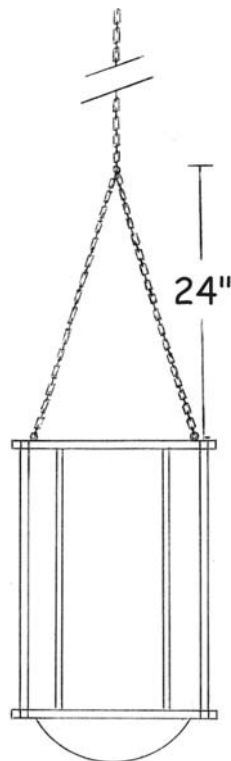

DIMENSIONS :

Catalog Number	Width	Height	Projection	Weight
CYL-S-18/16/18-5/INC/60-RAM	18"	16"	-	15 Lbs
CYL-S-18/28/18-5/INC/60-RAM	18"	28"	-	20 Lbs

LIGHT SOURCE :

Catalog Number	Type
CYL-S-18/16/18-5/INC/60-RAM	Incandescent 4 x 60W A-19 1 x 60W PAR-20
CYL-S-18/28/18-5/INC/60-RAM	Incandescent 4 x 60W A-19 1 x 60W PAR-20

ADDITIONALS NOTES :

Available up to 96" width.

Available in all finishes and material (see page F)

Dimensions, finishes and lamping as listed.
For others, fill your request list below:

Width	
Height	
Materials	
Finishes	
Light Source	

Fax or email to factory for quotation

Le Lampiste 4791 Chemin de la Savane, St-Hubert, Québec, Canada, J3Y 9G1
Tel : 1-450-462-1137 / 1-800-919-1136 Fax : 1-450-462-1150 @mail : lampiste@qc.aira.com

©2001 Le Lampiste de Beloeil Inc.