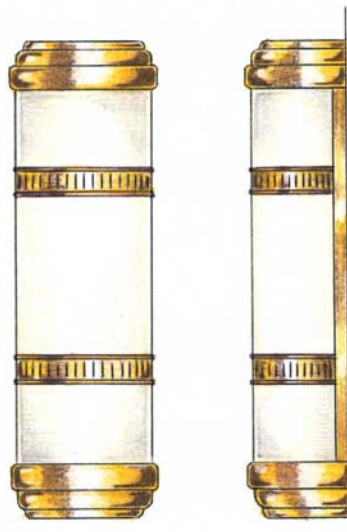

Le Lampiste 4791 Chemin de la Savane, St-Hubert, Québec, Canada, J3Y 9G1
Tel : 1-450-462-1137 / 1-800-919-1136 Fax : 1-450-462-1150 @mail : lampiste@qc.aira.com
©2001 Le Lampiste de Beloeil Inc.