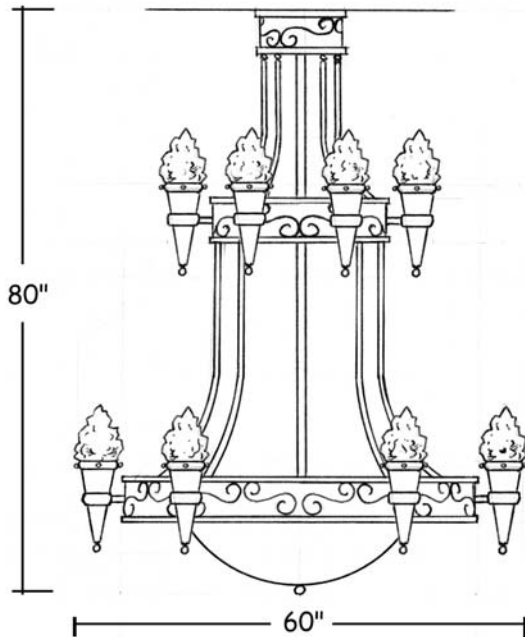

DIMENSIONS :

Catalog Number	Diameter	Height	Projection	Weight
BWL-S-60/80/60-12/INC/60-VAN	60"	80"	-	110 Lbs

LIGHT SOURCE :

Catalog Number	Type
BWL-S-60/80/60-12/INC/60-VAN	Incandescent 12 x 60W A-19

ADDITIONALS NOTES :

Available up to 120" diameter.

Available in all finishes and material (see page F)

Dimensions, finishes and lamping as listed.
For others, fill your request list below:

Diameter	
Height	
Materials	
Finishes	
Light Source	

Fax or email to factory for quotation

Le Lampiste 4791 Chemin de la Savane, St-Hubert, Québec, Canada, J3Y 9G1
Tel : 1-450-462-1137 / 1-800-919-1136 Fax : 1-450-462-1150 @mail : lampiste@qc.aira.com
©2001 Le Lampiste de Beloeil Inc.