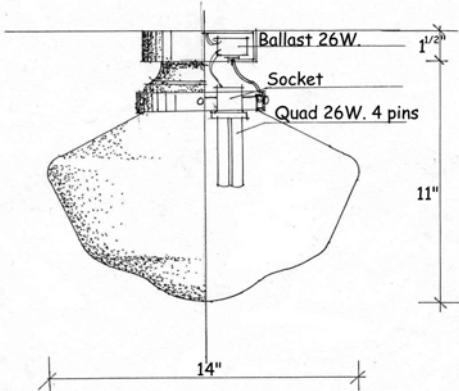

ADDITIONALS NOTES :

These fixtures are also available in 12", 16", 18" diameter.

Also comes in incandescent, in compact fluorescent 32w - 42w - 70w , in metal halide 100w - 150w.

Available in all finishes (see page F)