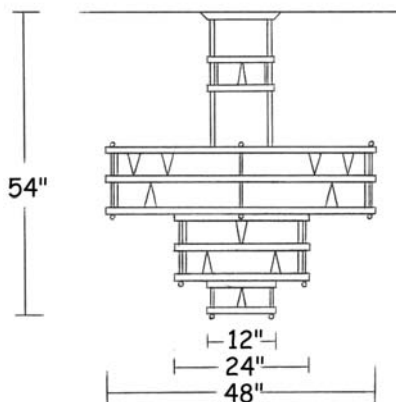

DIMENSIONS :

Catalog Number	Width	Height	Length	Weight
BWL-S-48/54/96-32/INC/75-HYA	48"	54"	96"	250 Lbs

LIGHT SOURCE :

Catalog Number	Type
BWL-S-48/54/96-32/INC/75-HYA	Incandescent Bulb 32 x 75W A-19 on two circuits

ADDITIONALS NOTES :

Available in all dimensions.

Available in all finishes and material (see page F).

Dimensions, finishes and lamping as listed.
For others, fill your request list below:

Diameter	
Height	
Materials	
Finishes	
Light Source	

Fax or email to factory for quotation

Le Lampiste 4791 Chemin de la Savane, St-Hubert, Québec, Canada, J3Y 9G1
Tel : 1-450-462-1137 / 1-800-919-1136 Fax : 1-450-462-1150 @mail : lampiste@qc.aira.com

©2001 Le Lampiste de Beloeil Inc.