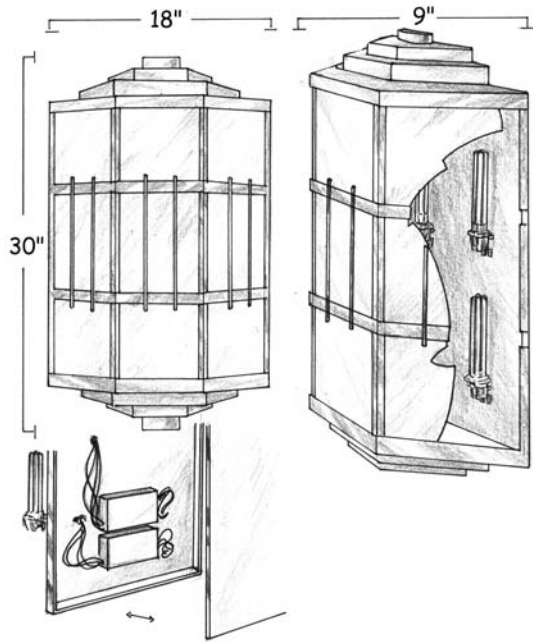

DIMENSIONS :

Catalog Number	Width	Height	Projection	Weight
CYL-WS-18/30/9-4/CF/26-ANJ	18"	30"	9"	18 Lbs

LIGHT SOURCE :

Catalog Number	Type
CYL-WS-18/30/9-4/CF/26-ANJ	Compact Fluorescent 4x26W PL-C

ADDITIONALS NOTES :

Also comes in incandescent.

Available in all sizes.

Available in all finishes and materials (see page F).

Also available with Parchment Paper, Linen Paper or in Virgin Velour™ Acrylic.

Dimensions, finishes and lamping as listed.
For others, fill your request list below:

Width	
Height	
Projection	
Materials	
Finishes	
Light Source	

Fax or email to factory for quotation

Le Lampiste 4791 Chemin de la Savane, St-Hubert, Québec, Canada, J3Y 9G1
Tel : 1-450-462-1137 / 1-800-919-1136 Fax : 1-450-462-1150 @mail : lampiste@qc.aira.com
©2001 Le Lampiste de Beloeil Inc.