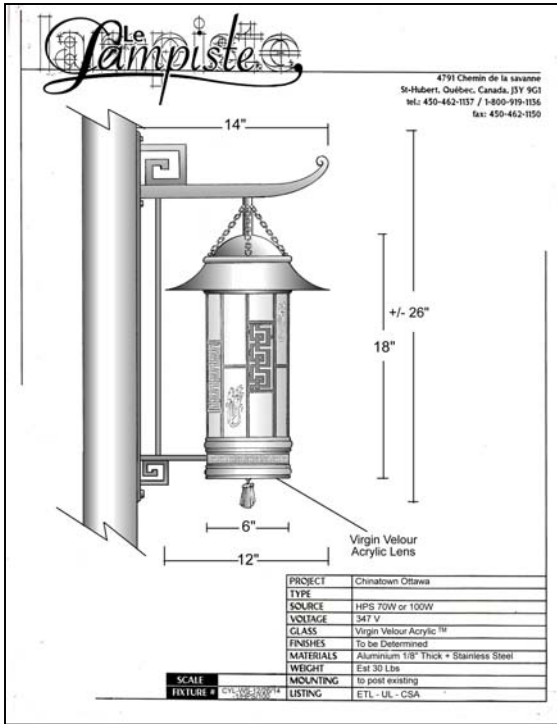

◆ *The client's selection :*

The first shop drawing