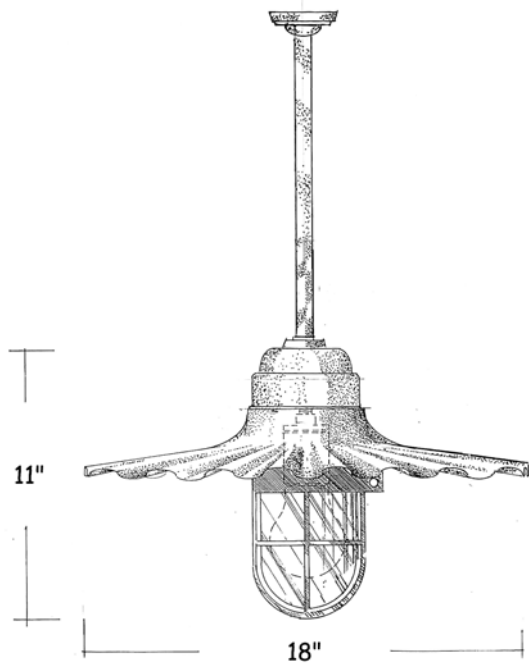

Le Lampiste 4791 Chemin de la Savane, St-Hubert, Québec, Canada, J3Y 9G1
Tel : 1-450-462-1137 / 1-800-919-1136 Fax : 1-450-462-1150 @mail : lampiste@qc.aira.com

©2001 Le Lampiste de Beloeil Inc.