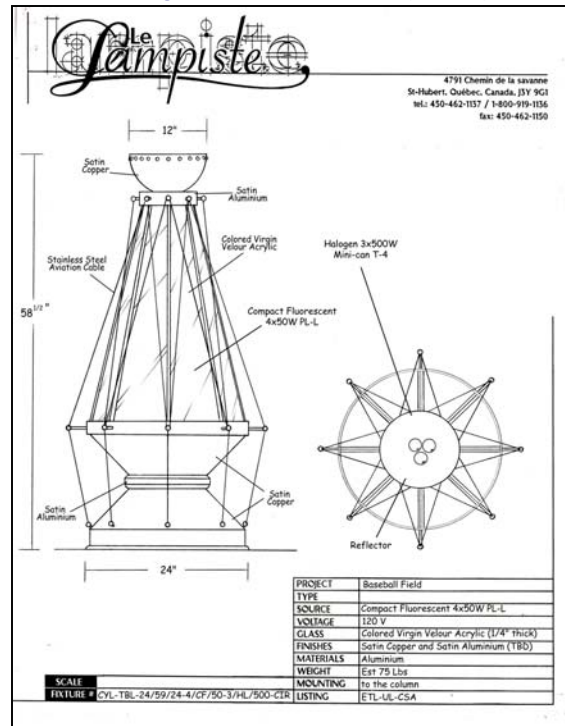

We can provide design services

◆ *First proposed drawings :*

◆ *The client's selection :*

The first shop drawing

Value engineered to meet budget target

Le Lampiste 4791 Chemin de la Savane, St-Hubert, Québec, Canada, J3Y 9G1
Tel : 1-450-462-1137 / 1-800-919-1136 Fax : 1-450-462-1150 @mail : lampiste@qc.aira.com
© 2001 Le Lampiste de Beloeil Inc.