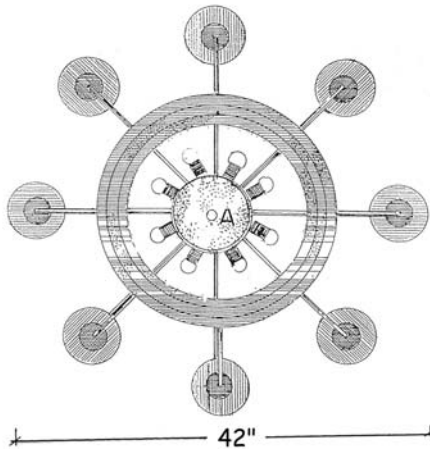

Le Lampiste

DIMENSIONS :

Catalog Number	Diameter	Height	Projection	Weight
BWL-S-45/36/45-12/INC/140-ROX	45"	36"	-	45 Lbs
BWL-S-42/42/42-16/INC/140-ROX	42"	42"		45 Lbs

LIGHT SOURCE :

Catalog Number	Type
BWL-S-45/36/45-12/INC/140-ROX	Incandescent 6 x 100W A-19 + 6 x 40W B-10½
BWL-S-42/42/42-16/INC/140-ROX	Incandescent 8 x 100W A-19 + 8 x 40W B-10½

ADDITIONALS NOTES :

Available up to 12' diameter.

Available in all finishes and material (see page F)

Also available with Parchment Paper, Linen Paper or in Virgin Velour™ Acrylic.

Dimensions, finishes and lamping as listed.
For others, fill your request list below:

Diameter	
Height	
Materials	
Finishes	
Light Source	

Fax or email to factory for quotation

Le Lampiste 4791 Chemin de la Savane, St-Hubert, Québec, Canada, J3Y 9G1
Tel : 1-450-462-1137 / 1-800-919-1136 Fax : 1-450-462-1150 @mail : lampiste@qc.aira.com
©2001 Le Lampiste de Beloeil Inc.