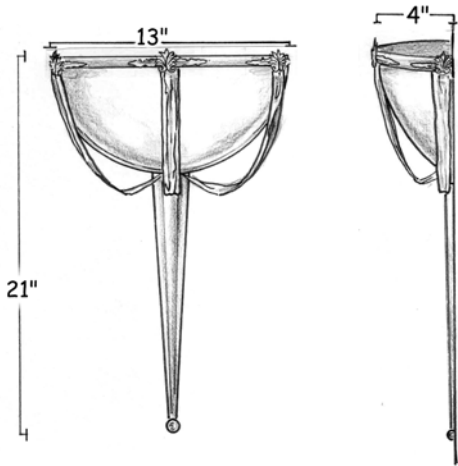

Le Lampiste

DIMENSIONS :

Catalog Number	Width	Height	Projection	Weight
BWL-WS-13/21/4-2/INC/40-ROM	13"	21"	4"	10 Lbs