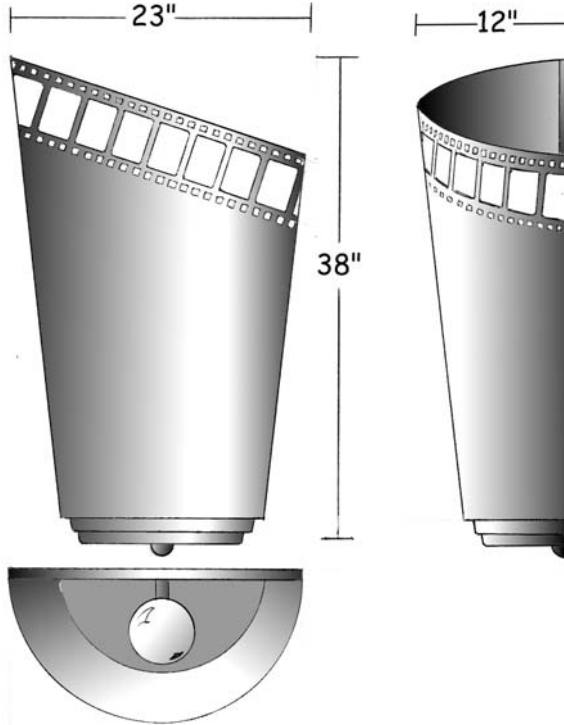

DIMENSIONS :

Catalog Number	Width	Height	Projection	Weight
CYL-WS-23/38/12-1/MH/100-MOV	23"	38"	12"	45 Lbs

LIGHT SOURCE :

Catalog Number	Type
CYL-WS-23/38/12-1/MH/100-MOV	Metal Halide 1x100W ED-17

ADDITIONALS NOTES :

Available in all sizes.

Available in incandescent or compact fluorescent.

Available in all finishes and materials (see page F)

Dimensions, finishes and lamping as listed.

For others, fill your request list below:

Width	
Height	
Projection	
Materials	
Finishes	
Light Source	

Fax or email to factory for quotation

Le Lampiste 4791 Chemin de la Savane, St-Hubert, Québec, Canada, J3Y 9G1
Tel : 1-450-462-1137 / 1-800-919-1136 Fax : 1-450-462-1150 @mail : lampiste@qc.aira.com

©2001 Le Lampiste de Beloeil Inc.